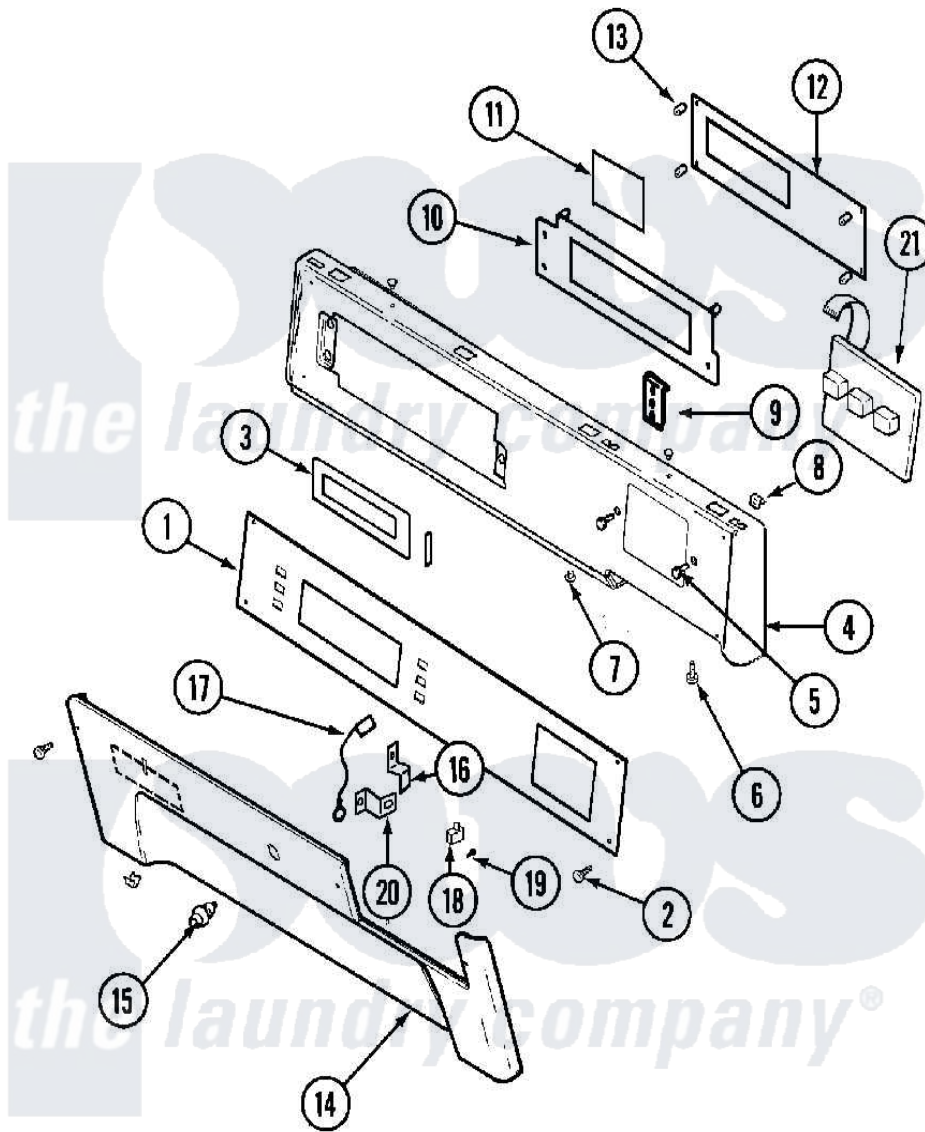

Maytag MLG15PDBGW 01 - CONTROL PANEL

Maytag [Residential Maytag MLG15PDBGW Dryer Parts](#) Parts Diagram 01 - CONTROL PANEL
 Click on the part number to view part

Item	Original Part Number	Replaced By	Status	Part Description
001	22003669			Overlay, Control Panel
002	215506			Screw, Control Panel Overlay
003	33002150	W10133268		Cover, Display
004	22003667			Panel, Control
"	33002003			Fastener Clip, Control Panel
005	22002062	98006631		Screw
"	910186	99002757		Screw
006	215506			Screw, Control Panel Overlay
007	33001132	33002342		Plug, Sifht Hole
008	33001977			Fastener, Control Panel
009	33001156			Button, Control
010	33002155			Plate, Control Mounting
011	33002507	W10133278		Membrane Switch Assembly
012	33002608	33003008		Control Board
013	33001204			Stand-Off, Ccontrol Board
"	912077			Locknut, Reader Harness

014	215506		Screw, Control Panel Overlay
"	33001978		Panel, Access
"	33001980		Fastener, Access Panel
"	33002004		Clip, Fastener
015	Y206081	W10116737	Lock
016	213750	W10133266	Cam-Lock
017	33001981		Wire, Ground
018	33002117	208042	Switch, Sensor
019	912012	3400409	Screw
020	33001982		Bracket, Switch Mounting
021	22002179	8539404	Tie-Wire
"	22003668		Harness, Wire
"	Y22003672		Harness, Wire
022	215517	W10131113	Push Button
023	33002060		Bracket, Security
024	22001995		Screw Note: Screw, Tumbler Front And Shroud
"	NLA	Not Available	NUT, SECURITY
025	315346		Bracket, Thermal Fuse
"	33001990		Bracket, Mounting Vault