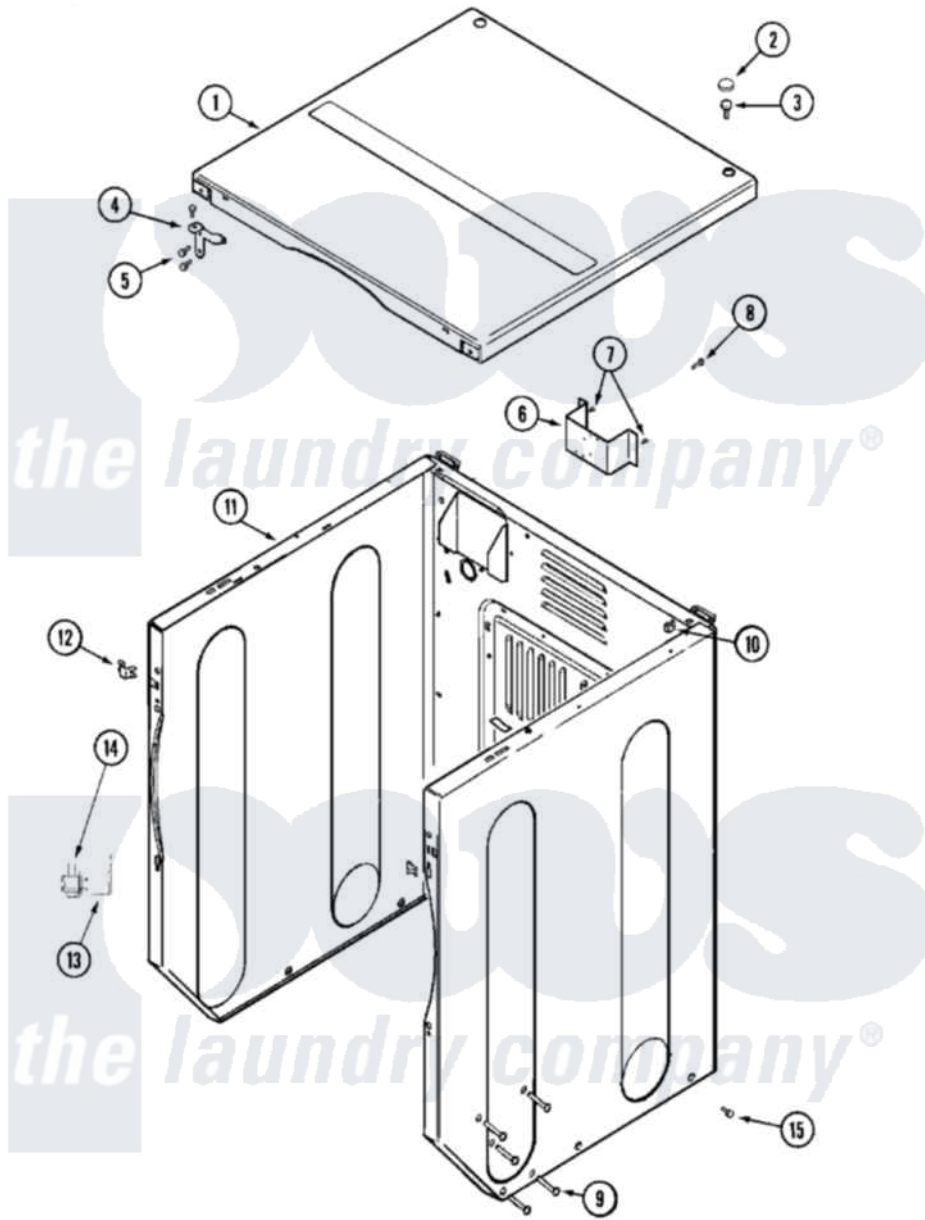

Maytag MLG15PDBGW 03 - CABINET-FRONT (UPPER)

Maytag Residential Maytag MLG15PDBGW Dryer Parts Parts Diagram 03 - CABINET-FRONT (UPPER)
 Click on the part number to view part

Item	Original Part Number	Replaced By	Status	Part Description
001	33001995	33002124		Cover, Top
002	33001997			Plug, Hole
003	22001883	214354		Screw, Top Cover To Cabnt.
004	33001998			Bracket, Top Cover
"	33001999			Bracket, Top Cover
005	22001995			Screw Note: Screw, Tumbler Front And Shroud
006	NLA		Not Available	BRACKET, TERMINAL BLOCK---NA
007	22003217	3370225		Screw
008	NLA		Not Available	SCREW, GROUND LUG
009	33001991			Bolt, Carriage
010	22001502			Fastener, U-NUT
011	22003639			Cabinet Assembly
"	NLA		Not Available	CABINET (WHT)
012	33001980			Fastener, Access Panel
013	22003666			Switch, Sensor Assembly