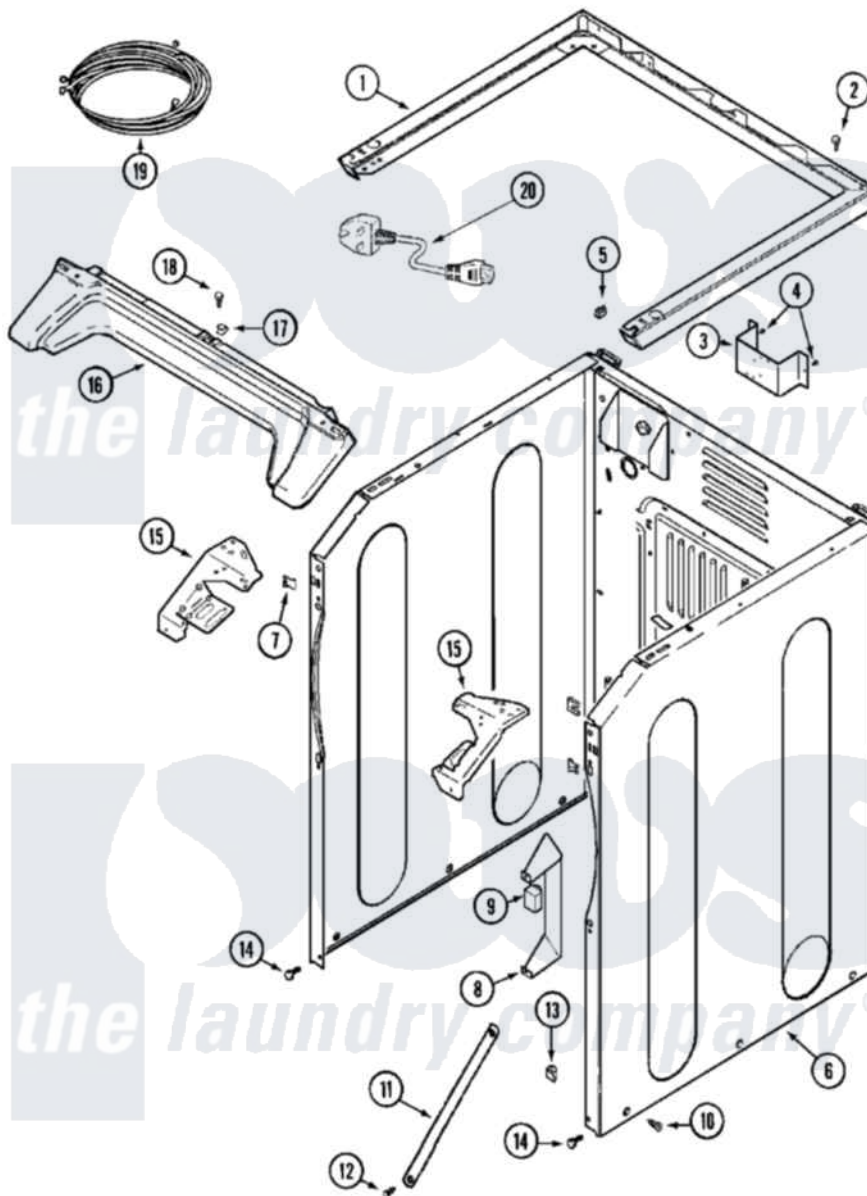

Maytag MLG15PDBGW 04 - CABINET-FRONT (LOWER)

Maytag Residential Maytag MLG15PDBGW Dryer Parts Parts Diagram 04 - CABINET-FRONT (LOWER)
 Click on the part number to view part

Item	Original Part Number	Replaced By	Status	Part Description
001	33002005	33002963		Support, Weld Assembly
002	22001883	214354		Screw, Top Cover To Cabnt.
003	NLA		Not Available	BRACKET, TERMINAL BLOCK---NA
004	22003217	3370225		Screw
005	22001502			Fastener, U-NUt
006	22003639			Cabinet Assembly
"	NLA		Not Available	CABINET (WHT)
007	22002049			Clip Note: Clip, Front Panel
008	22003666			Switch, Sensor Assembly
"	Y313561			Screw---NA
"	314627			Bracket, Relays
"	Y310632	1163839		Screw
009	206824	W10133335		Relay, Motor
"	22001866			Screw, Relay
"	306398			Relay, Heater
"	Y251119	3177991		Screw

010	213007		Xfor Cabinet See Cabinet, Back
"	22003409	213007	Xfor Cabinet See Cabinet, Back
011	22002767		Brace, Cross
012	22001995		Screw Note: Screw, Tumbler Front And Shroud
013	Y310376		Clip, Door Switch Harness
014	22001995		Screw Note: Screw, Tumbler Front And Shroud
015	33002474		Bracket, Corner
"	NLA	Not Available	BRACKET, CORNER (RT)
016	33002011		Cover, Access
"	33002014		Brace, Top Cross
017	33002013		Fastener Clip, Access Cover
018	22001995		Screw Note: Screw, Tumbler Front And Shroud
019	22002179	8539404	Tie-Wire
"	22003671		Harness, Wire
"	22003673		Harness, Wire
020	33002107		Adaptor, Gas Connection
021	33002442	3400094	Screw, 10-32 X 3/8
"	33002511	Not Available	CORD, POWER