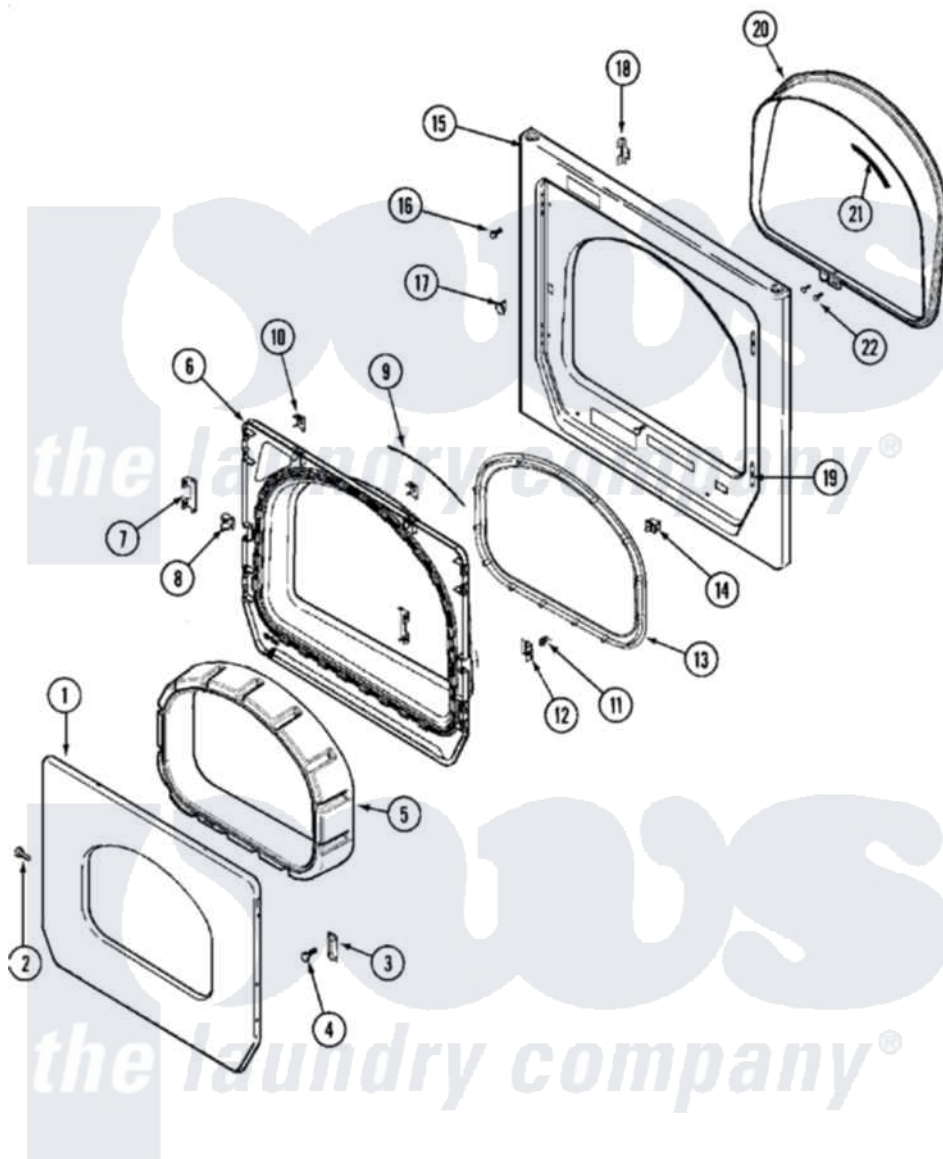

Maytag MLG15PDBGW 05 - DOOR (UPPER)

Maytag Residential Maytag MLG15PDBGW Dryer Parts Parts Diagram 05 - DOOR (UPPER)
 Click on the part number to view part

Item	Original Part Number	Replaced By	Status	Part Description
001	33002015			Door, Outer
002	22002063			Screw No.8-18AB Wafer Head
003	33001760			Bracket, Hinge
"	33002017			Hinge, Door
004	22002062	98006631		Screw
005	22002300	9740848		Screw, Mixing Valve Mounting
"	33002018	33002780		Door Tunnel W` Handle
006	33002020			Door, Inner W/Seal
007	22002038			Clip, Door
008	33001763			Plug, Inner Door
009	33002094			Seal, Door
010	22002039			Clip, Door
011	33001761			Strike, Door
012	33001793			Bracket, Strike
013	33002607			Lens, Door
014	33002250	33002166		Switch, Door

015	33001711	33002936	Medallion-
"	33002023	33002081	Panel, Front
"	33002051		Not Available SCREW, FRONT PANEL
016	33001486	98008544	Screw
017	33001791	306436	Door Latch Kit--W
018	33002025		Twin Speednut
019	33001175		Cover, Hinge Hole
020	33002026		Extension, Tumbler Front
021	33001767		Seal, Shroud
022	33001855	33002917	Screw, No.10-16