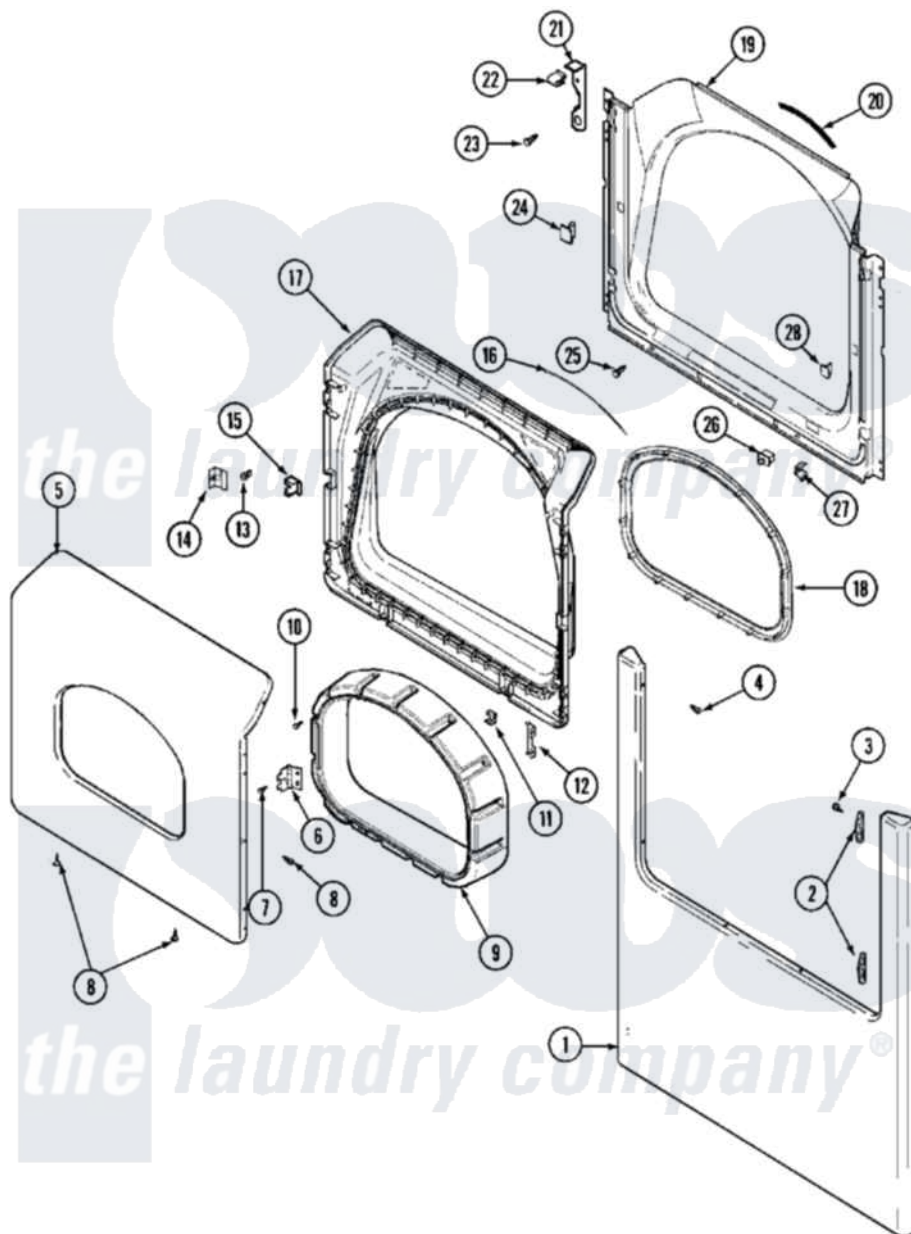

# Maytag MLG15PDBGW 06 - DOOR (LOWER)

Maytag Residential Maytag MLG15PDBGW Dryer Parts Parts Diagram 06 - DOOR (LOWER)  
 Click on the part number to view part

Item	Original Part Number	Replaced By	Status	Part Description
001	22002241	<a href="#">22002836</a>		Panel, Front
002	<a href="#">33001764</a>			Cover, Hinge Hole
003	<a href="#">33001846</a>			Screw, Hinge Hole Cover
004	<a href="#">22002243</a>			Screw, Front Panel And Hinge
005	<a href="#">33002028</a>			Door, Outer
006	<a href="#">33001759</a>			Hinge, Door
007	22002062	<a href="#">98006631</a>		Screw
008	<a href="#">22002063</a>			Screw No.8-18AB Wafer Head
009	33002018	<a href="#">33002780</a>		Door Tunnel W` Handle
010	22002300	<a href="#">9740848</a>		Screw, Mixing Valve Mounting
011	<a href="#">22002039</a>			Clip, Door
012	<a href="#">22002038</a>			Clip, Door
013	<a href="#">33001761</a>			Strike, Door
014	<a href="#">33001793</a>			Bracket, Strike
015	<a href="#">33001763</a>			Plug, Inner Door
016	<a href="#">33002094</a>			Seal, Door

017	<a href="#">33002030</a>		Door, Inner
018	<a href="#">33002607</a>		Lens, Door
019	<a href="#">33002033</a>		Shroud
020	<a href="#">33001767</a>		Seal, Shroud
021	<a href="#">22002991</a>		Kit, Access Cover Hook
022	<a href="#">33002037</a>		Fastener, Access Cover Hook
023	<a href="#">22001995</a>		Screw Note: Screw, Tumbler Front And Shroud
024	33001791	<a href="#">306436</a>	Door Latch Kit--W
025	<a href="#">33001768</a>		Screw, Shroud Note: Screw, Shroud And Outlet Duct
026	33002250	<a href="#">33002166</a>	Switch, Door
027	<a href="#">33001760</a>		Bracket, Hinge
028	Y304578	<a href="#">LA-1003</a>	Door Catch Kit