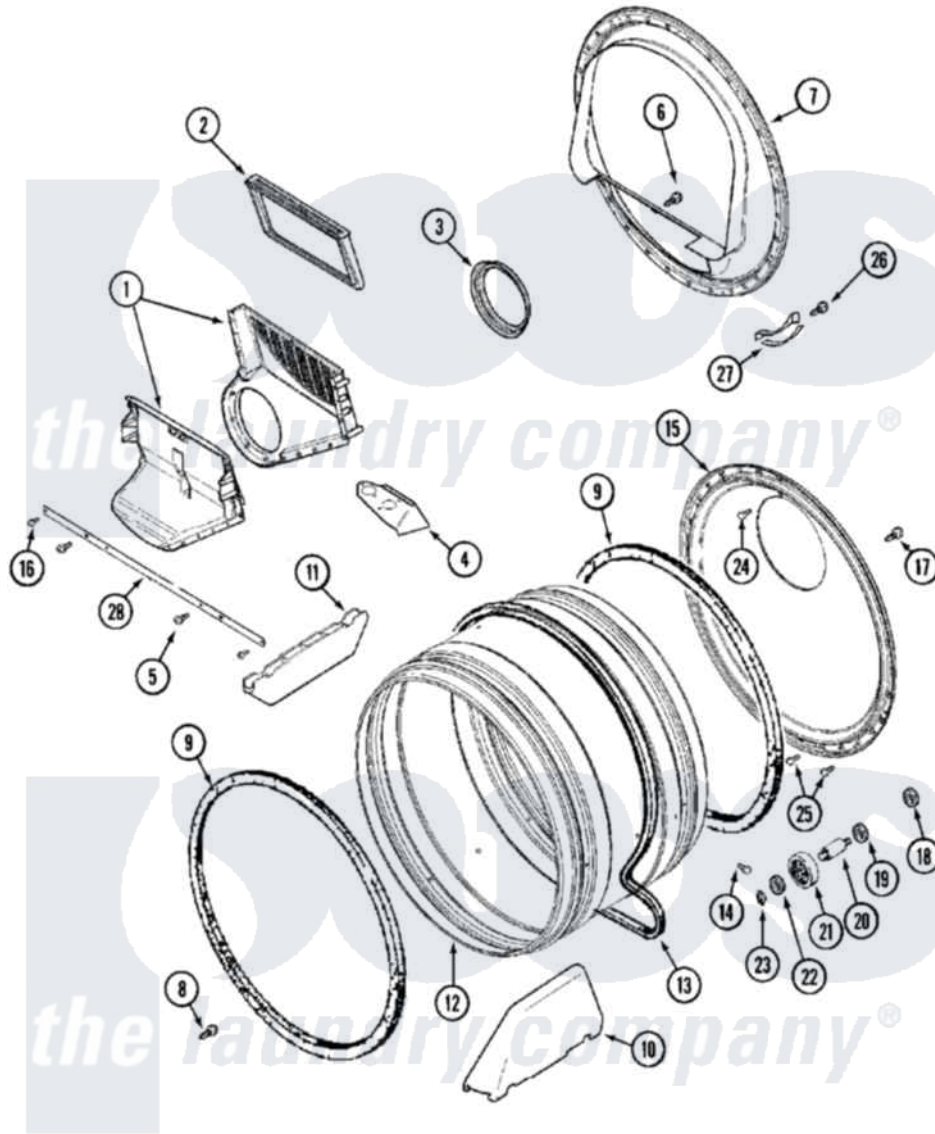

# Maytag MLG15PDBGW 08 - TUMBLER

Maytag [Residential Maytag MLG15PDBGW Dryer Parts](#) Parts Diagram 08 - TUMBLER  
 Click on the part number to view part

Item	Original Part Number	Replaced By	Status	Part Description
001	<a href="#">33001799</a>			Outlet Duct Assembly Note: Outlet Duct Assembly
002	33001804	<a href="#">33002790</a>		Lint Filter
003	33001758	<a href="#">33002560</a>		Seal, Blower
004	<a href="#">33001837</a>			Cover, Thermostat
005	<a href="#">33001768</a>			Screw, Shroud Note: Screw, Shroud And Outlet Duct
006	NLA		Not Available	SCREW, OUTLET DUCT
007	<a href="#">33001802</a>			Front, Tumbler
008	33001855	<a href="#">33002917</a>		Screw, No.10-16
009	<a href="#">33001807</a>			Seal, Tumbler
010	<a href="#">33002032</a>			Baffle
011	<a href="#">33001755</a>			Baffle
012	33001794	<a href="#">33001889</a>		Tumbler
013	<a href="#">33002535</a>			V-Belt
014	33001788	<a href="#">33002973</a>		Screw, No.9-15 X 1.00 Hx WS
015	<a href="#">33001801</a>			Back, Tumbler

016	<a href="#">22001995</a>		Screw Note: Screw, Tumbler Front And Shroud
017	<a href="#">22001995</a>		Screw Note: Screw, Tumbler Front And Shroud
018	<a href="#">33001443</a>		Nut, Hex
019	Y313347	<a href="#">312535</a>	Washer, Vault Mounting Brk.
020	Y312948	<a href="#">6-3129480</a>	Shaft- Tumbler
021	Y303373	<a href="#">12001541</a>	Drum Roller/Washer Assembly--W
022	<a href="#">312535</a>		Washer, Vault Mounting Brk.
023	410233	<a href="#">9703438</a>	Ring-Retr
024	<a href="#">210932</a>		Screw, No.8 X 9/16 Ctsk Note: Screw, Inlet Duct
025	22001996	<a href="#">3370225</a>	Screw
026	<a href="#">210720</a>		Rivet, Bearing To Tumbler Frnt
027	<a href="#">306508</a>		Tumbler Bearing Kit ---W
028	<a href="#">33002039</a>		Brace, Tumbler Front