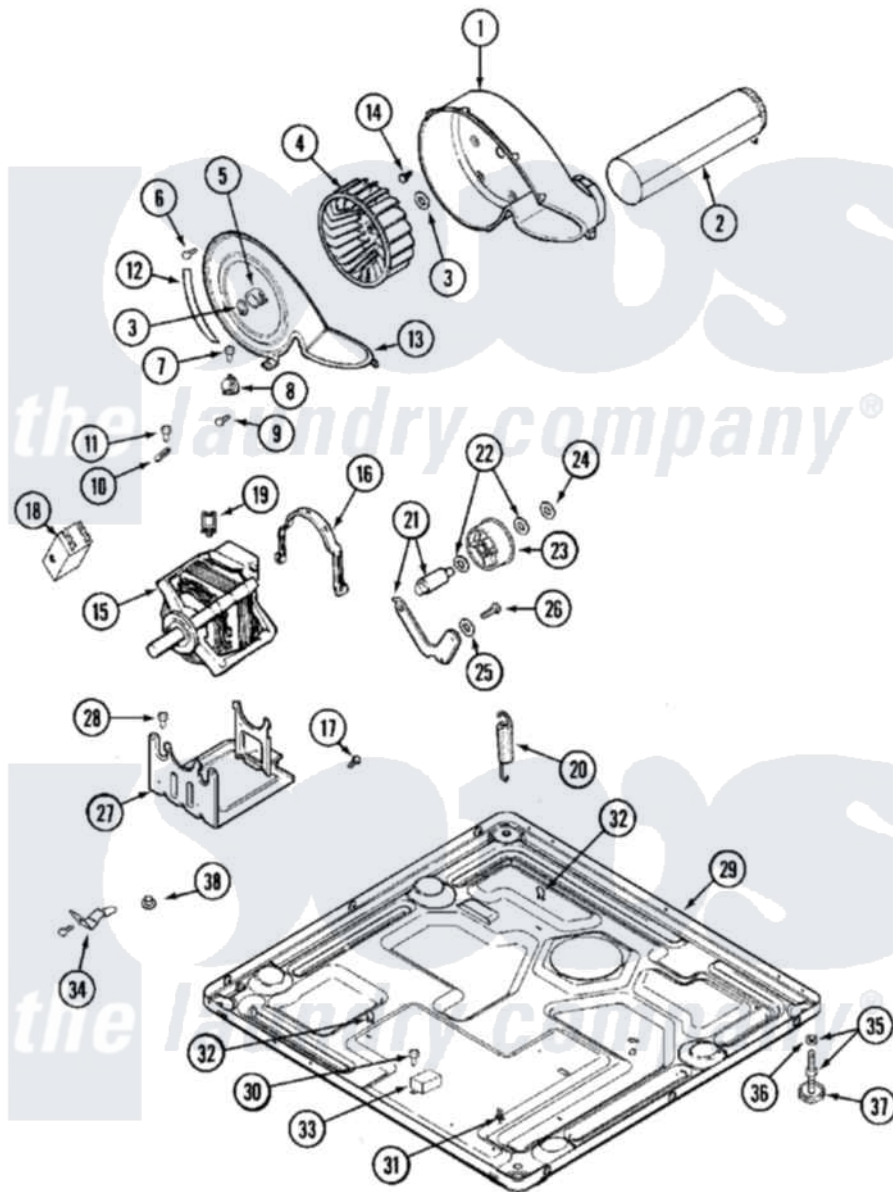

Maytag MLG15PDBGW 10 - MOTOR DRIVE

Maytag [Residential Maytag MLG15PDBGW Dryer Parts](#) Parts Diagram 10 - MOTOR DRIVE
 Click on the part number to view part

Item	Original Part Number	Replaced By	Status	Part Description
001	33001789			Housing, Blower
002	22001995			Screw Note: Screw, Tumbler Front And Shroud
"	33001799			Outlet Duct Assembly Note: Outlet Duct Assembly
003	410233	9703438		Ring-Retr
004	33001790			Wheel, Blower
005	312967			Clamp, Blower Housing
006	33001855	33002917		Screw, No.10-16
007	Y313561			Screw---NA
008	303392			Thermostat, Cycling
"	33303391			Thermostat, Cycling
009	22001996	3370225		Screw
010	33001762			Fuse, Thermal
011	NLA		Not Available	SCREW, THERMAL CUT-OFF
012	33002044			Guide
013	33001796	33002711		Cover, Blower Housing