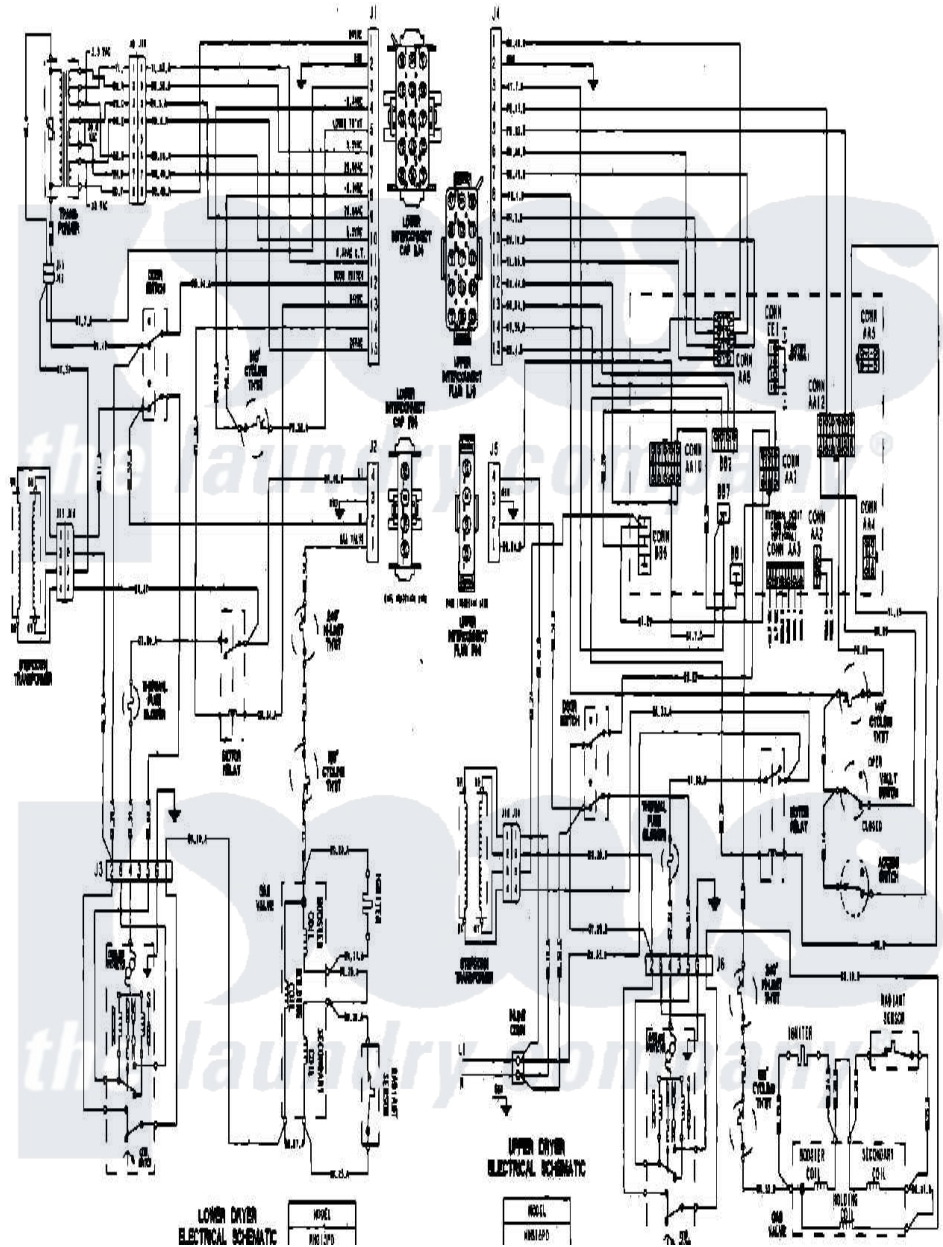

Maytag MLG15PDBGW 11 - WIRING INFORMATION

Maytag Residential Maytag MLG15PDBGW Dryer Parts Parts Diagram 11 - WIRING INFORMATION
 Click on the part number to view part

Item	Original Part Number	Replaced By	Status	Part Description
001	NLA		Not Available	WIRING INFORMATION