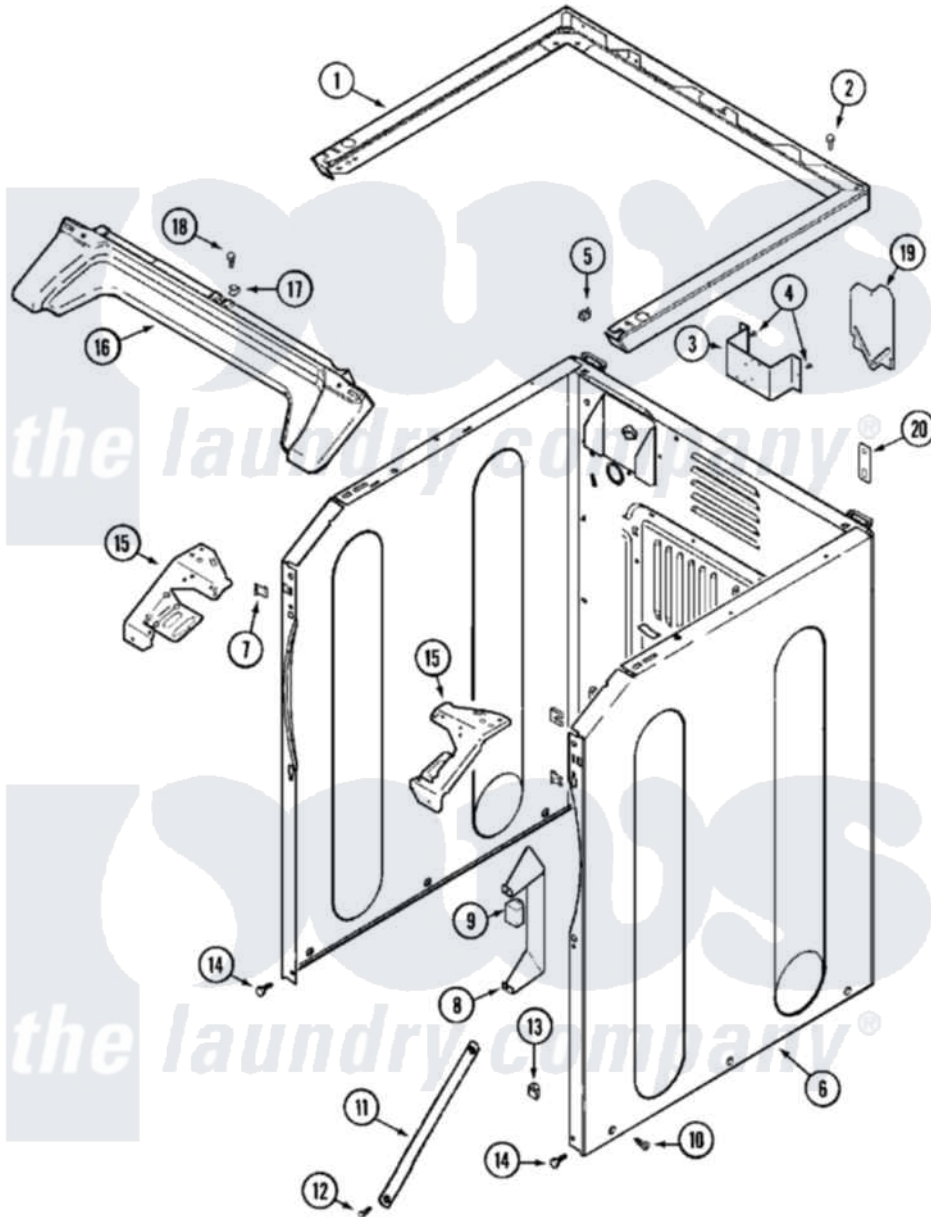

# Maytag MLG15PDCXA 01 - CABINET-FRONT (LOWER)

Maytag Residential Maytag MLG15PDCXA Dryer Parts Parts Diagram 01 - CABINET-FRONT (LOWER)  
 Click on the part number to view part

Item	Original Part Number	Replaced By	Status	Part Description
001	33002005	<a href="#">33002963</a>		Support, Weld Assembly
"	33002446	<a href="#">22004153</a>		Support We
"	NLA		Not Available	(ALM)
002	22001883	<a href="#">214354</a>		Screw, Top Cover To Cabnt.
003	NLA		Not Available	BRACKET, TERMINAL BLOCK---NA
004	<a href="#">22001995</a>			Screw Note: Screw, Tumbler Front And Shroud
005	<a href="#">22001502</a>			Fastener, U-NUt
006	<a href="#">22003639</a>			Cabinet Assembly
"	NLA		Not Available	CABINET ASSY. (WHT)
007	<a href="#">22002049</a>			Clip Note: Clip, Front Panel
008	<a href="#">Y313561</a>			Screw---NA
"	<a href="#">314627</a>			Bracket, Relays
"	Y310632	<a href="#">1163839</a>		Screw
009	206824	<a href="#">W10133335</a>		Relay, Motor
"	Y251119	<a href="#">3177991</a>		Screw

010	<a href="#">213007</a>		Xfor Cabinet See Cabinet, Back
011	22002259	<a href="#">22002767</a>	Brace, Cross
012	<a href="#">22001995</a>		Screw Note: Screw, Tumbler Front And Shroud
013	<a href="#">Y310376</a>		Clip, Door Switch Harness
014	<a href="#">22001995</a>		Screw Note: Screw, Tumbler Front And Shroud
015	<a href="#">33002009</a>		Bracket, Corner
"	33002010	<a href="#">33002473</a>	Bracket, Corner
016	22002664		COVER, ACCESS (BSQ)
"	<a href="#">33002011</a>		Cover, Access
"	<a href="#">33002012</a>		Cover, Access
017	<a href="#">33002013</a>		Fastener Clip, Access Cover
018	<a href="#">22001995</a>		Screw Note: Screw, Tumbler Front And Shroud
019	<a href="#">33001795</a>		Cover, Terminal Block
020	<a href="#">22001995</a>		Screw Note: Screw, Tumbler Front And Shroud
"	<a href="#">33002060</a>		Bracket, Security
021	<a href="#">33001989</a>		Retainer, Vault Switch
"	<a href="#">33002064</a>		Wire Harness, Main