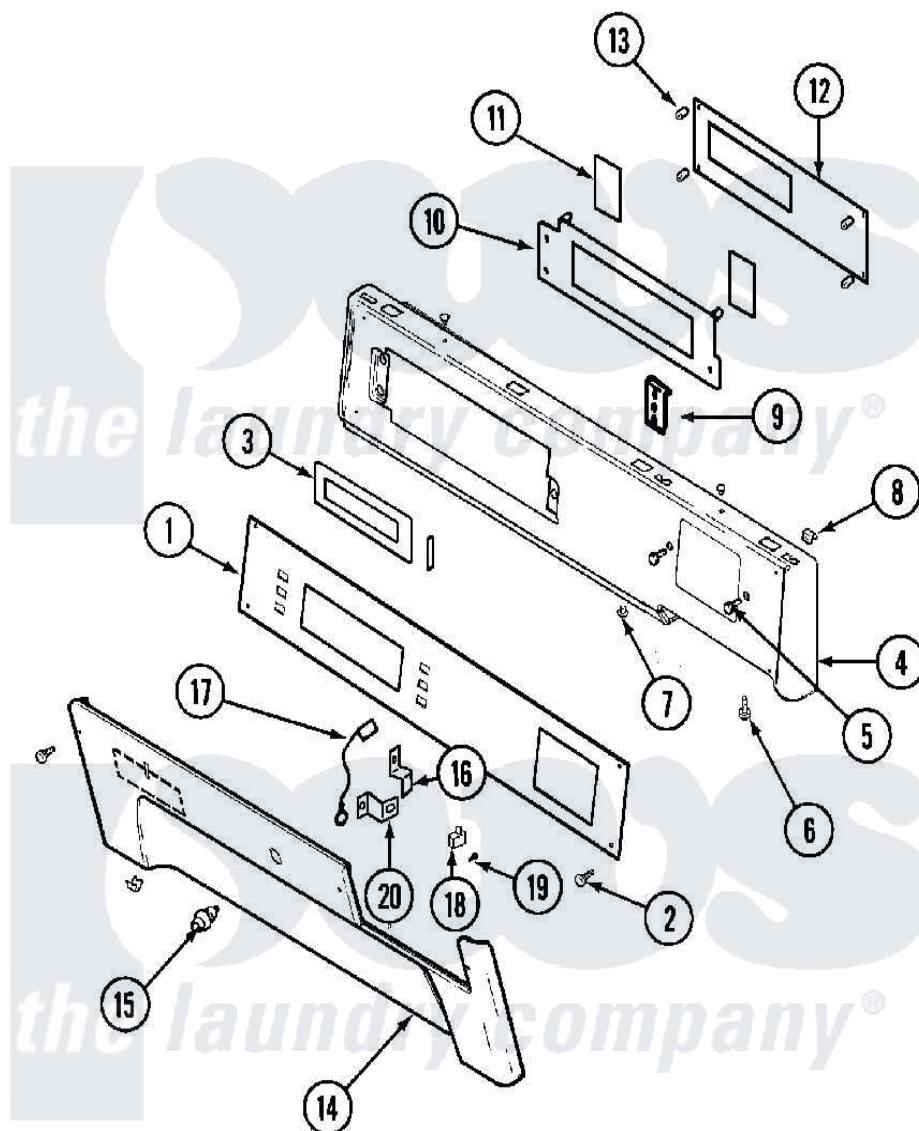

# Maytag MLG15PDCXQ 01 - CONTROL PANEL (UPPER)

Maytag Residential Maytag MLG15PDCXQ Dryer Parts Parts Diagram 01 - CONTROL PANEL (UPPER)

[Click on the part number to view part](#)

Item	Original Part Number	Replaced By	Status	Part Description
001	33001974		Not Available	OVERLAY, CONTROL PANEL
002	<a href="#">215506</a>			Screw, Control Panel Overlay
003	<a href="#">33001209</a>			Cover, Display
004	33001975	<a href="#">22002457</a>		Panel- Con
"	33001976	<a href="#">33002377</a>		Panel, Control
"	<a href="#">33002003</a>			Fastener Clip, Control Panel
"	<a href="#">33002377</a>			Panel, Control
005	22002062	<a href="#">98006631</a>		Screw
"	910186	<a href="#">99002757</a>		Screw
006	<a href="#">215506</a>			Screw, Control Panel Overlay
007	33001132	<a href="#">33002342</a>		Plug, Sifht Hole
"	33001168		Not Available	PLUG, SIGHT HOLE (ALM)
"	<a href="#">33002342</a>			Plug, Sifht Hole
008	<a href="#">33001977</a>			Fastener, Control Panel
009	<a href="#">33001156</a>			Button, Control
010	<a href="#">33001201</a>			Plate, Control Mounting

011	33001200	<a href="#">33002449</a>	Switch, Membrane
012	33001747	<a href="#">33002605</a>	Circuit Board Assembly
013	<a href="#">33001204</a>		Stand-Off, Ccontrol Board
"	<a href="#">912077</a>		Locknut, Reader Harness
014	<a href="#">215506</a>		Screw, Control Panel Overlay
"	<a href="#">33001978</a>		Panel, Access
"	33001979	<a href="#">33001978</a>	Panel, Access
"	<a href="#">33001980</a>		Fastener, Access Panel
"	<a href="#">33002004</a>		Clip, Fastener
"	NLA	Not Available	(BSQ)
015	Y206081	<a href="#">W10116737</a>	Lock
016	213750	<a href="#">W10133266</a>	Cam-Lock
017	<a href="#">33001981</a>		Wire, Ground
018	33002117	<a href="#">208042</a>	Switch, Sensor
019	912012	<a href="#">3400409</a>	Screw
020	<a href="#">33001982</a>		Bracket, Switch Mounting
021	<a href="#">33002063</a>		Wire Harness, Main