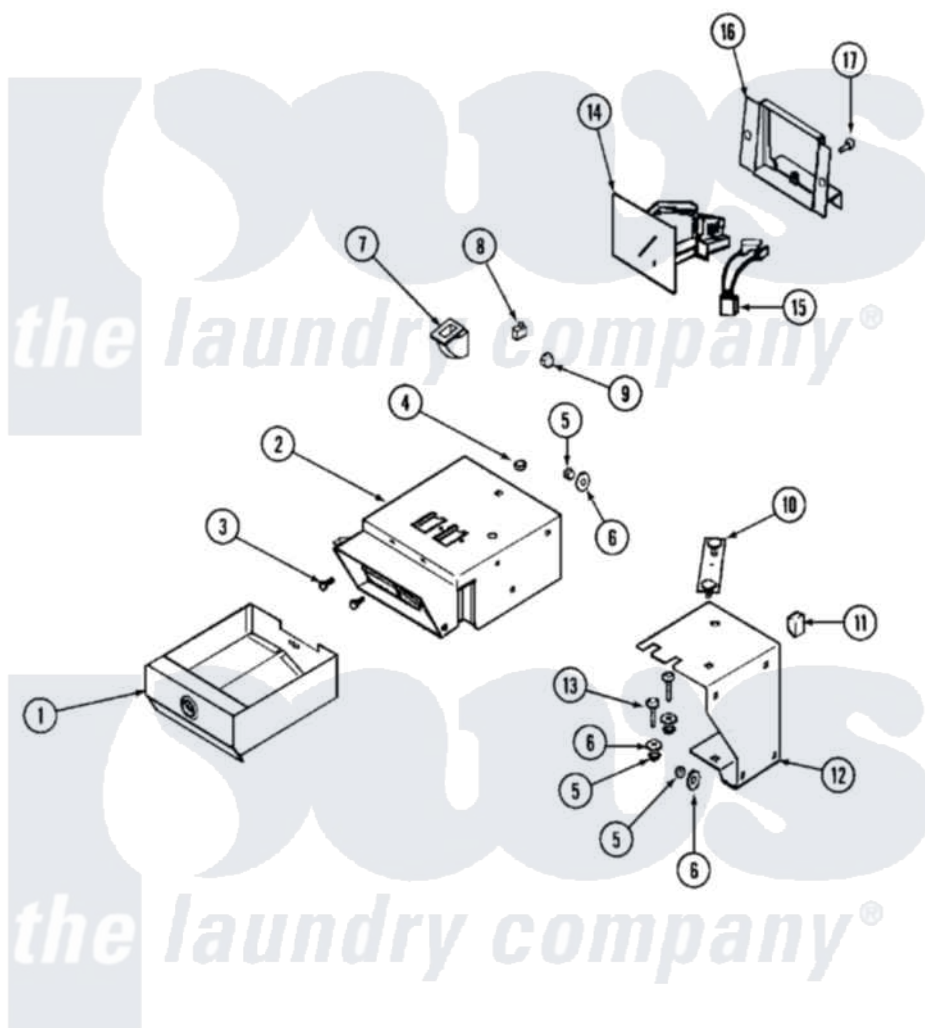

# Maytag MLG15PDCXQ 02 - CONTROL CENTER (UPPER)

Maytag Residential Maytag MLG15PDCXQ Dryer Parts Parts Diagram 02 - CONTROL CENTER (UPPER)  
 Click on the part number to view part

Item	Original Part Number	Replaced By	Status	Part Description
001	33001984	<a href="#">Y33001983</a>		Box, Coin
"	33002443		Not Available	BOX, COIN (BSQ)
"	<a href="#">Y33001983</a>			Box, Coin
002	<a href="#">33001987</a>			(ALM)
"	33002444		Not Available	VAULT, COIN (BSQ)
"	<a href="#">Y33001986</a>			Vault, Coin
003	212707	<a href="#">3196385</a>		Screw
004	Y052740	<a href="#">62739</a>		Nut, Lock
005	<a href="#">Y052734</a>			Nut, Carrage Bolts And Bracket
006	<a href="#">312535</a>			Washer, Vault Mounting Brk.
"	NLA		Not Available	WASHER, VAULT MOUNTING BRK.
007	<a href="#">314635</a>			Chute, Coin
008	<a href="#">33001250</a>			Switch, Vault And Service Door
009	NLA		Not Available	NUT, CAGE

010	22001810	Not Available	STRAP, MOUNTING
011	<a href="#">33001989</a>		Retainer, Vault Switch
012	<a href="#">33001990</a>		Bracket, Mounting Vault
013	<a href="#">33001991</a>		Bolt, Carriage
014	<a href="#">216200</a>		Face Plate Return Button
"	<a href="#">22001875</a>		Coin Drop Assembly-Dual
"	<a href="#">22002144</a>		Single Faceplate
"	22002535	<a href="#">W10133245</a>	Dual Coin Drop Assembly
"	<a href="#">22003815</a>		Dual Faceplate
015	<a href="#">314665</a>		Screw, Switch Assembly
"	<a href="#">33001985</a>		Switch, Optic
016	<a href="#">33001992</a>		Bracket, Coin Drop Mount.
"	33001993	<a href="#">33001992</a>	Bracket, Coin Drop Mount.
"	<a href="#">33002445</a>		Bracket, Coin Drop Mount.
017	<a href="#">Y313561</a>		Screw---NA
"	<a href="#">910181</a>		Lockwasher, Terminal Block