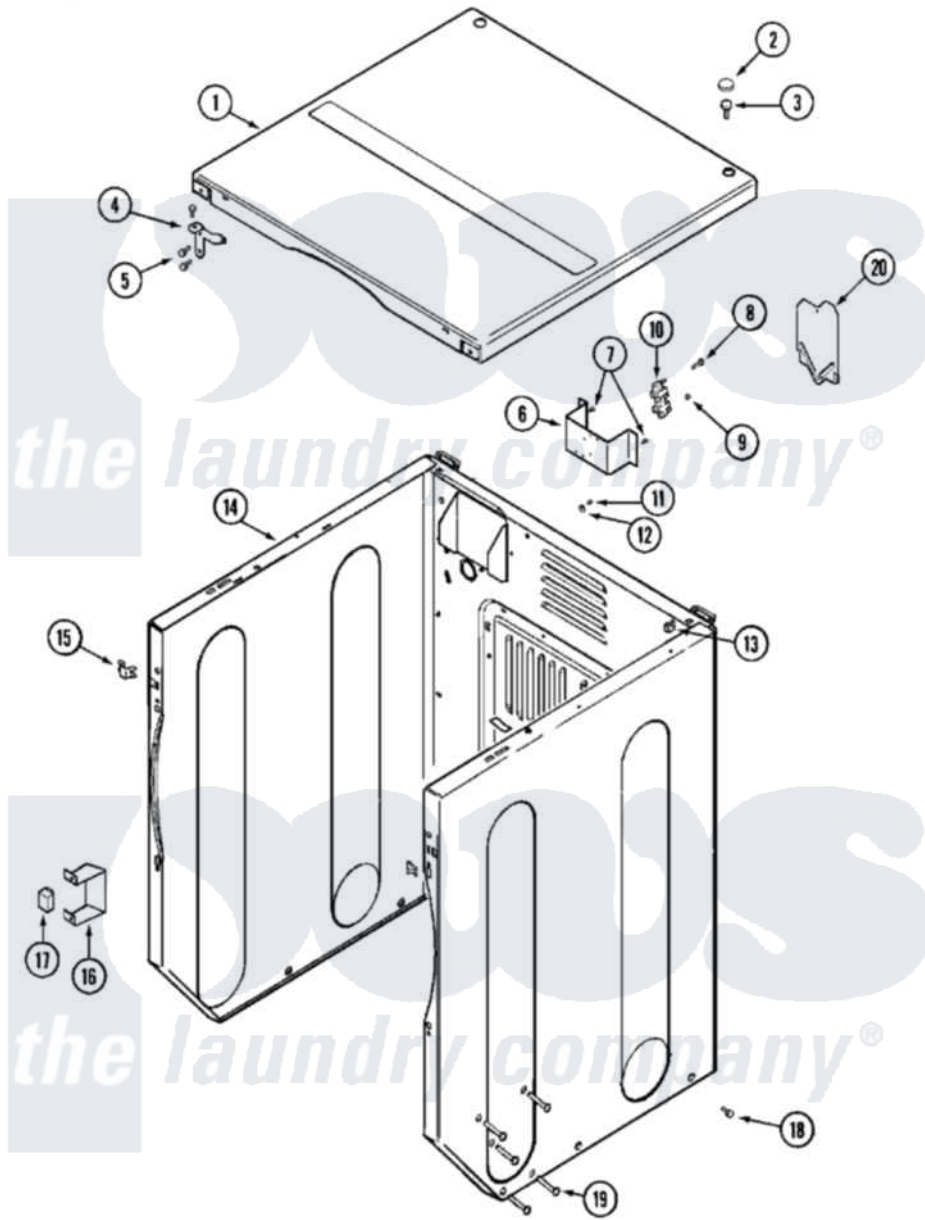

Maytag MLG15PDCXQ 03 - CABINET-FRONT (UPPER)

Maytag Residential Maytag MLG15PDCXQ Dryer Parts Parts Diagram 03 - CABINET-FRONT (UPPER)
 Click on the part number to view part

Item	Original Part Number	Replaced By	Status	Part Description
001	33002124			Cover, Top
"	NLA		Not Available	(ALM)
002	33001997			Plug, Hole
003	22001883	214354		Screw, Top Cover To Cabnt.
004	33001998			Bracket, Top Cover
"	33001999			Bracket, Top Cover
005	22001995			Screw Note: Screw, Tumbler Front And Shroud
006	NLA		Not Available	BRACKET, TERMINAL BLOCK---NA
007	22001995			Screw Note: Screw, Tumbler Front And Shroud
008	Y312209	W10001200		Screw
009	311484	112432		Nut
010	33001244			Block, Terminal
011	NLA		Not Available	SCREW, GROUND LUG
012	310933	33002194		Nut, Speed

013	22001502		Fastener, U-Nut
014	22003646		Cabinet Assembly-Upr
"	NLA	Not Available	CABINET (WHT)
015	33001980		Fastener, Access Panel
016	Y313561		Screw---NA
"	33002002		Bracket, Switch
"	Y310632	1163839	Screw
017	206824	W10133335	Relay, Motor
"	Y251119	3177991	Screw
018	213007		Xfor Cabinet See Cabinet, Back
019	33001991		Bolt, Carriage
020	33001795		Cover, Terminal Block