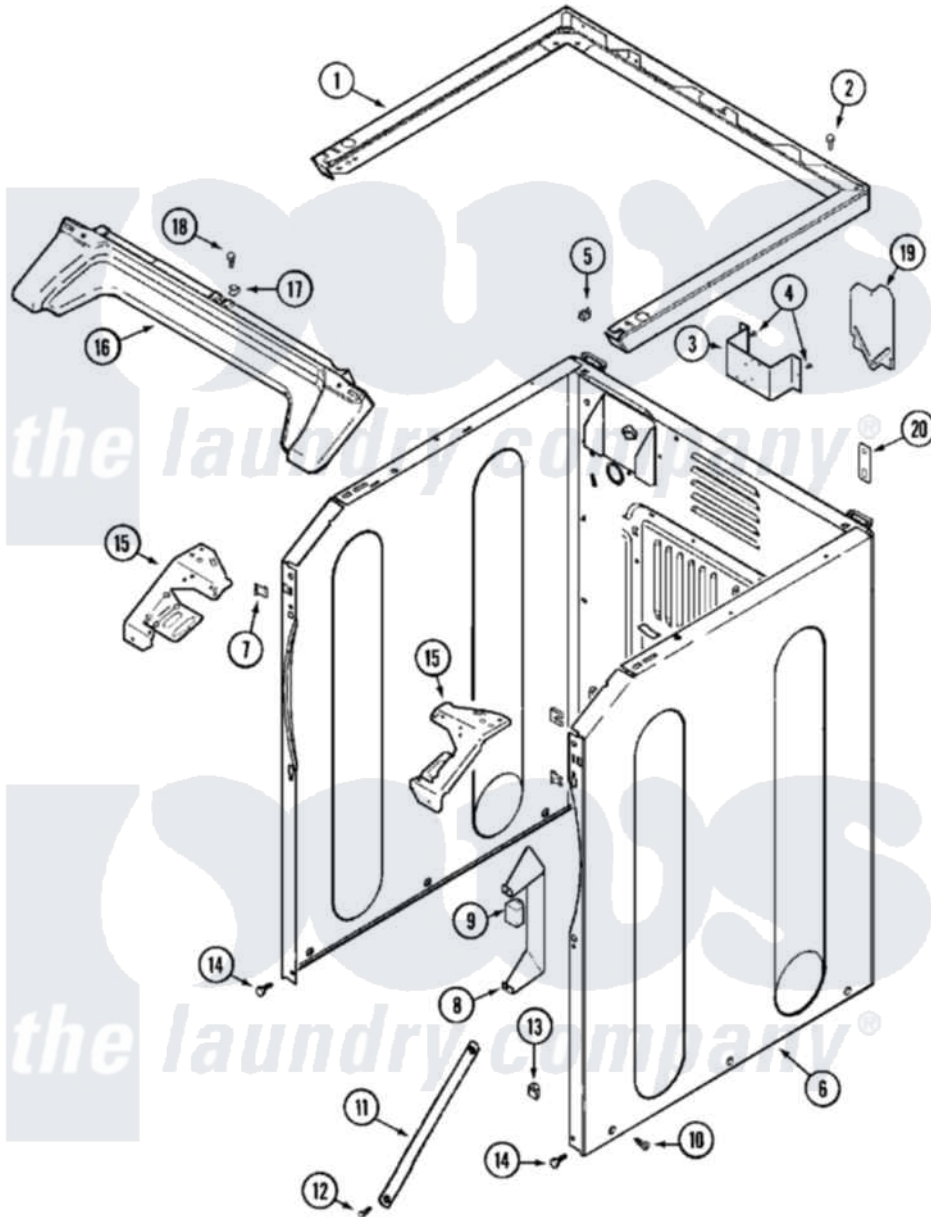

Maytag MLG15PDCXQ 04 - CABINET-FRONT (LOWER)

Maytag Residential Maytag MLG15PDCXQ Dryer Parts Parts Diagram 04 - CABINET-FRONT (LOWER)
 Click on the part number to view part

Item	Original Part Number	Replaced By	Status	Part Description
001	33002005	33002963		Support, Weld Assembly
"	33002446	22004153		Support We
"	NLA		Not Available	(ALM)
002	22001883	214354		Screw, Top Cover To Cabnt.
003	NLA		Not Available	BRACKET, TERMINAL BLOCK---NA
004	22001995			Screw Note: Screw, Tumbler Front And Shroud
005	22001502			Fastener, U-NUt
006	22003639			Cabinet Assembly
"	NLA		Not Available	CABINET ASSY. (WHT)
007	22002049			Clip Note: Clip, Front Panel
008	Y313561			Screw---NA
"	314627			Bracket, Relays
"	Y310632	1163839		Screw
009	206824	W10133335		Relay, Motor
"	Y251119	3177991		Screw

010	213007		Xfor Cabinet See Cabinet, Back
011	22002259	22002767	Brace, Cross
012	22001995		Screw Note: Screw, Tumbler Front And Shroud
013	Y310376		Clip, Door Switch Harness
014	22001995		Screw Note: Screw, Tumbler Front And Shroud
015	33002009		Bracket, Corner
"	33002010	33002473	Bracket, Corner
016	22002664		COVER, ACCESS (BSQ)
"	33002011		Cover, Access
"	33002012		Cover, Access
017	33002013		Fastener Clip, Access Cover
018	22001995		Screw Note: Screw, Tumbler Front And Shroud
019	33001795		Cover, Terminal Block
020	22001995		Screw Note: Screw, Tumbler Front And Shroud
"	33002060		Bracket, Security
021	33001989		Retainer, Vault Switch
"	33002064		Wire Harness, Main