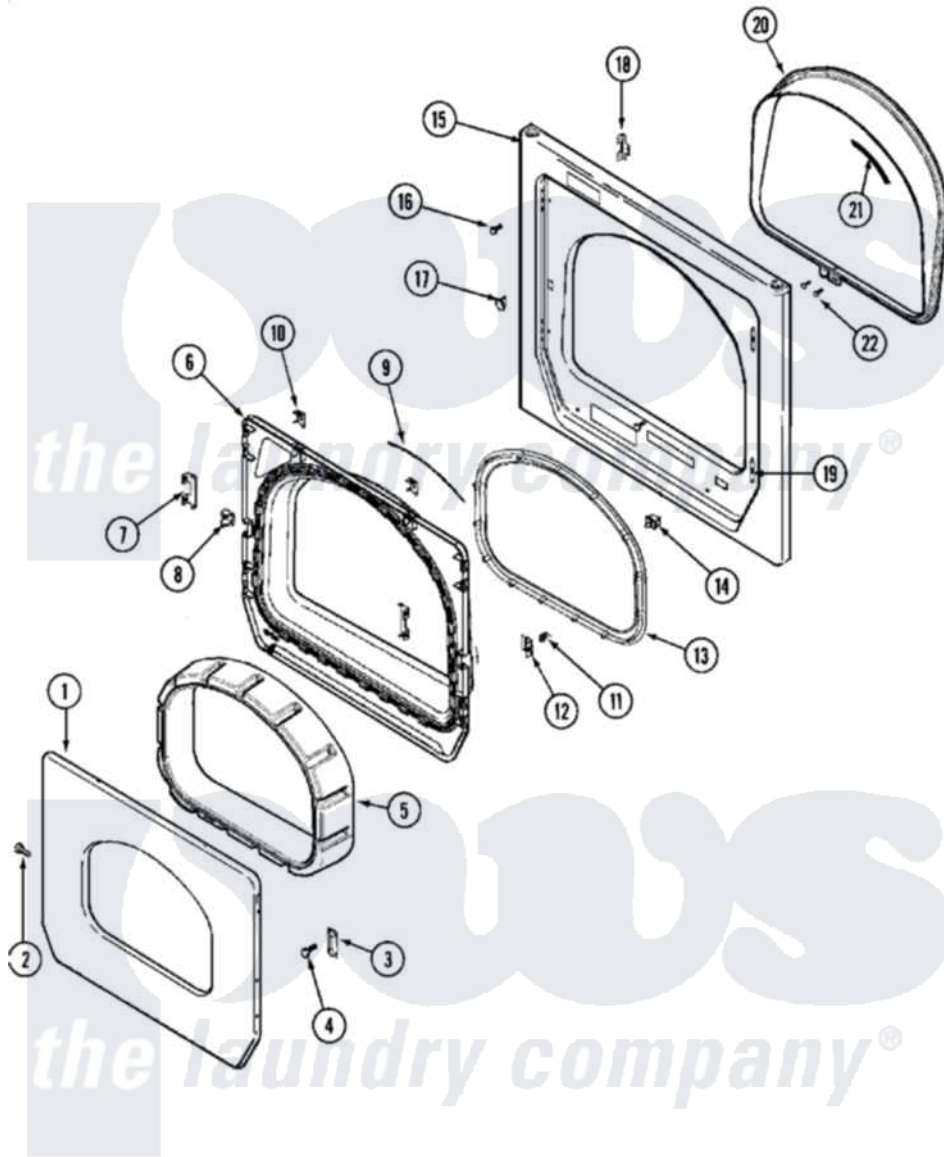

Maytag MLG15PDCXQ 05 - DOOR (UPPER)

Maytag Residential Maytag MLG15PDCXQ Dryer Parts Parts Diagram 05 - DOOR (UPPER)
 Click on the part number to view part

Item	Original Part Number	Replaced By	Status	Part Description
001	33002015			Door, Outer
"	NLA		Not Available	(ALM)
002	22002063			Screw No.8-18AB Wafer Head
"	22002064	489355		Screw, 8 X 1/2
"	33002351			Screw
003	33002017			Hinge, Door
004	22002062	98006631		Screw
005	22002300	9740848		Screw, Mixing Valve Mounting
"	33002018	33002780		Door Tunnel W` Handle
"	33002019	33002781		Door Tunne
006	33002020			Door, Inner W/Seal
"	NLA		Not Available	(ALM)
007	22002038			Clip, Door
008	33001763			Plug, Inner Door
009	33002094			Seal, Door
010	22002039			Clip, Door

011	33001761		Strike, Door
012	33001793		Bracket, Strike
013	33002022	33002607	Lens, Door
"	33002607		Lens, Door
014	33002038		Switch, Door
015	33001711	33002936	Medallion-
"	33002051		Not Available
			SCREW, FRONT PANEL
"	33002130	33002081	Panel, Front
"	33002131		Not Available
			PANEL, FRONT (ALM)
"	33002381		Not Available
			PANEL, FRONT (BSQ)
016	33001486	98008544	Screw
017	33001791	306436	Door Latch Kit--W
018	33002025		Twin Speednut
019	33001175		Cover, Hinge Hole
"	33001176		Cover, Hinge Hole
"	33002343		Not Available
			COVER, HINGE HOLE (BSQ)
020	33002026		Extension, Tumbler Front
021	33001767		Seal, Shroud
022	33001855	33002917	Screw, No.10-16