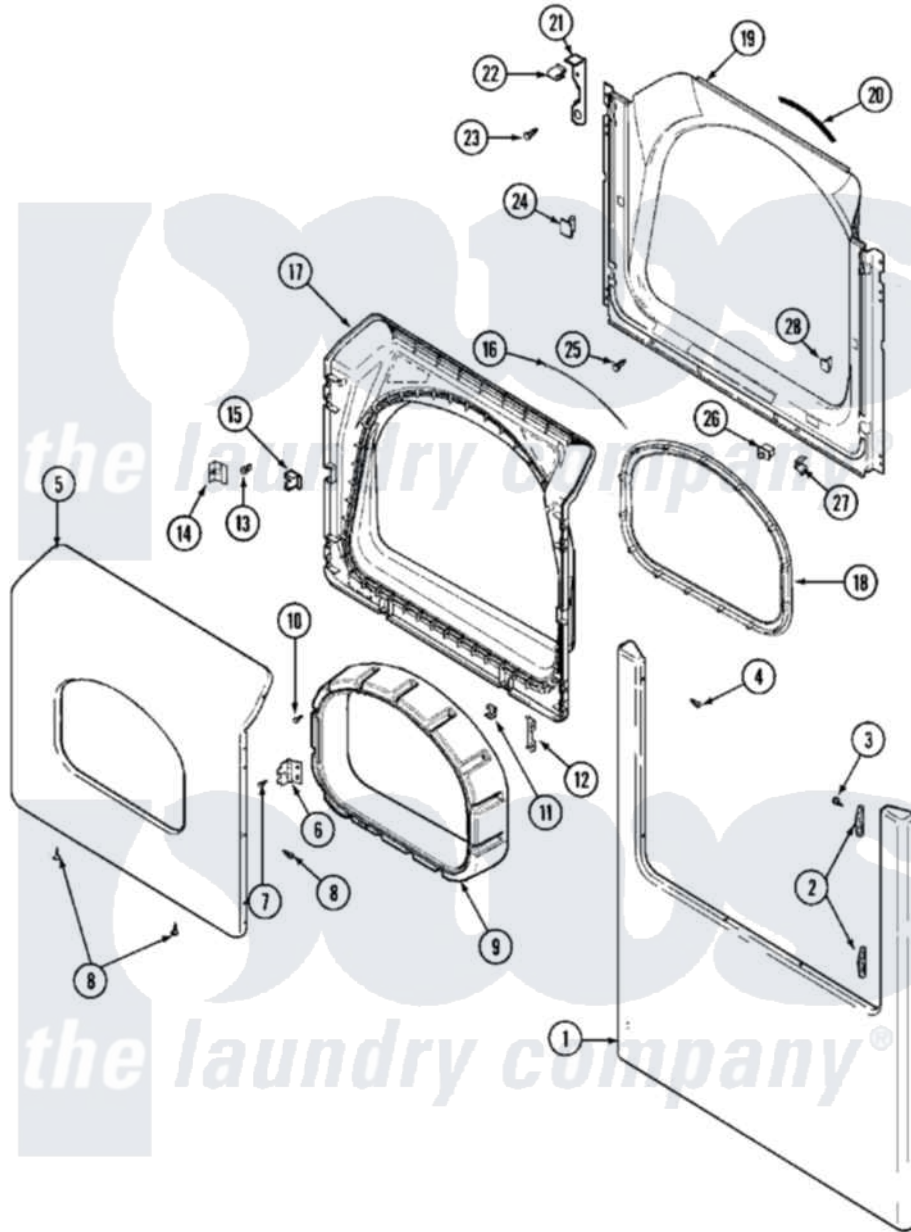

Maytag MLG15PDCXQ 06 - DOOR (LOWER)

Maytag Residential Maytag MLG15PDCXQ Dryer Parts Parts Diagram 06 - DOOR (LOWER)
 Click on the part number to view part

Item	Original Part Number	Replaced By	Status	Part Description
001	22002241	22002836		Panel, Front
"	22002242		Not Available	PANEL, FRONT (ALM)
"	22002663		Not Available	PANEL, FRONT (BISQ)
002	33001764			Cover, Hinge Hole
"	33001765			Cover, Hinge Hole
"	33002349			Cover, Hinge Hole
003	33001846			Screw, Hinge Hole Cover
004	22002243			Screw, Front Panel And Hinge
005	33002028			Door, Outer
"	NLA		Not Available	(ALM)
006	33001759			Hinge, Door
007	22002062	98006631		Screw
008	22002063			Screw No.8-18AB Wafer Head
"	22002064	489355		Screw, 8 X 1/2
"	33002351			Screw
009	33002018	33002780		Door Tunnel W` Handle

"	33002019	33002781	Door Tunne
010	22002300	9740848	Screw, Mixing Valve Mounting
011	22002039		Clip, Door
012	22002038		Clip, Door
013	33001761		Strike, Door
014	33001793		Bracket, Strike
015	33001763		Plug, Inner Door
016	33002094		Seal, Door
017	33002030		Door, Inner
"	33002031		(LWR-ALM)
018	33002022	33002607	Lens, Door
019	33002033		Shroud
"	NLA	Not Available	(ALM)
020	33001767		Seal, Shroud
021	22002991		Kit, Access Cover Hook
022	33002037		Fastener, Access Cover Hook
023	22001995		Screw Note: Screw, Tumbler Front And Shroud
024	33001791	306436	Door Latch Kit--W
025	33001768		Screw, Shroud Note: Screw, Shroud And Outlet Duct
026	33002038		Switch, Door
027	33001760		Bracket, Hinge
028	Y304578	LA-1003	Door Catch Kit