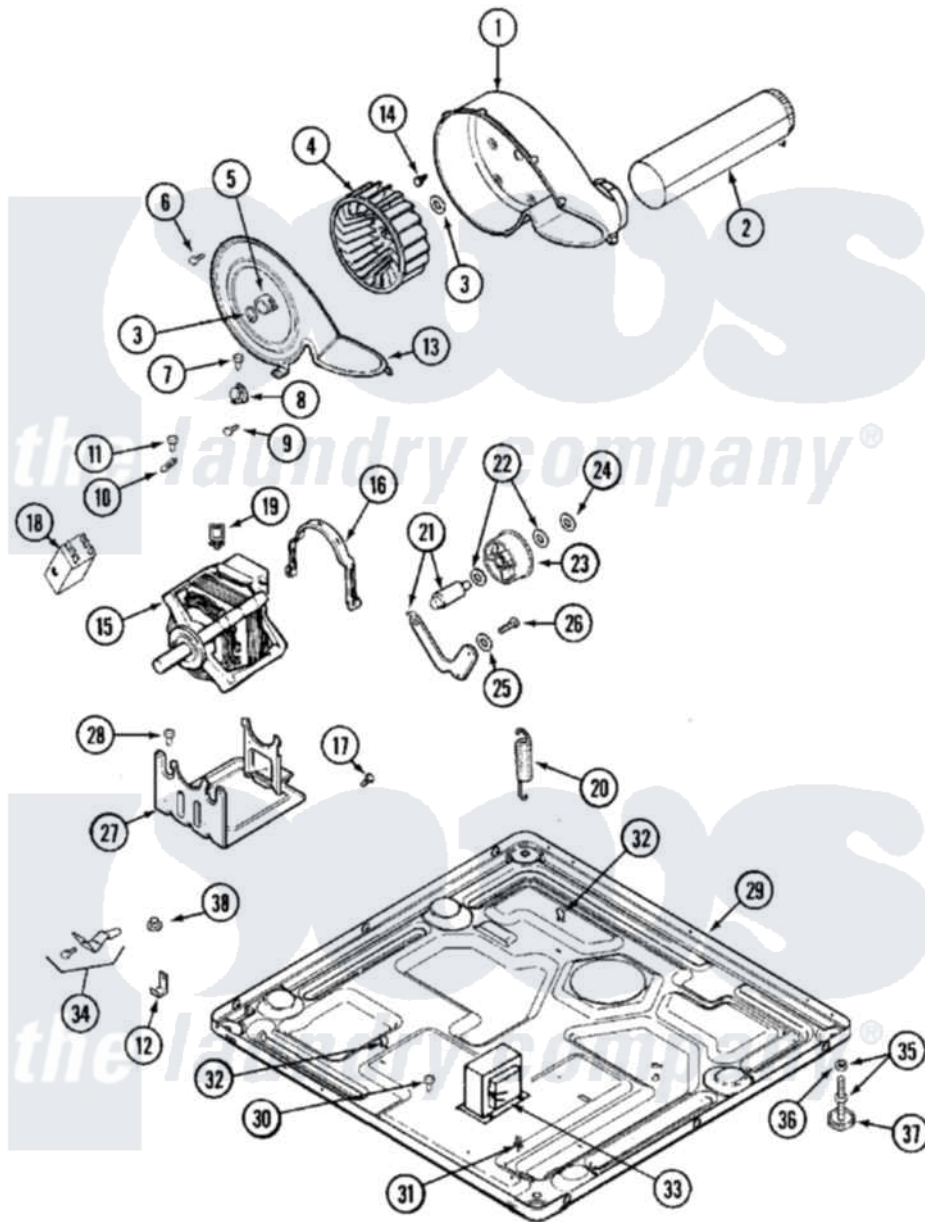

Maytag MLG15PDCXQ 08 - MOTOR DRIVE

Maytag [Residential Maytag MLG15PDCXQ Dryer Parts](#) Parts Diagram 08 - MOTOR DRIVE
 Click on the part number to view part

Item	Original Part Number	Replaced By	Status	Part Description
001	33001789			Housing, Blower
002	22001995			Screw Note: Screw, Tumbler Front And Shroud
"	33001800			Duct Assembly, Exhaust
003	410233	9703438		Ring-Retrn
004	33001790			Wheel, Blower
005	312967			Clamp, Blower Housing
006	33001855	33002917		Screw, No.10-16
007	Y313561			Screw---NA
008	307208			Thermistor, Temp. Control
"	33303391			Thermostat, Cycling
009	22001996	3370225		Screw
010	33001762			Fuse, Thermal
011	NLA		Not Available	SCREW, THERMAL CUT-OFF
012	22002239			Clip, Front Panel
"	33002190			SCREW, C BraCe, BraCket, Cabinet