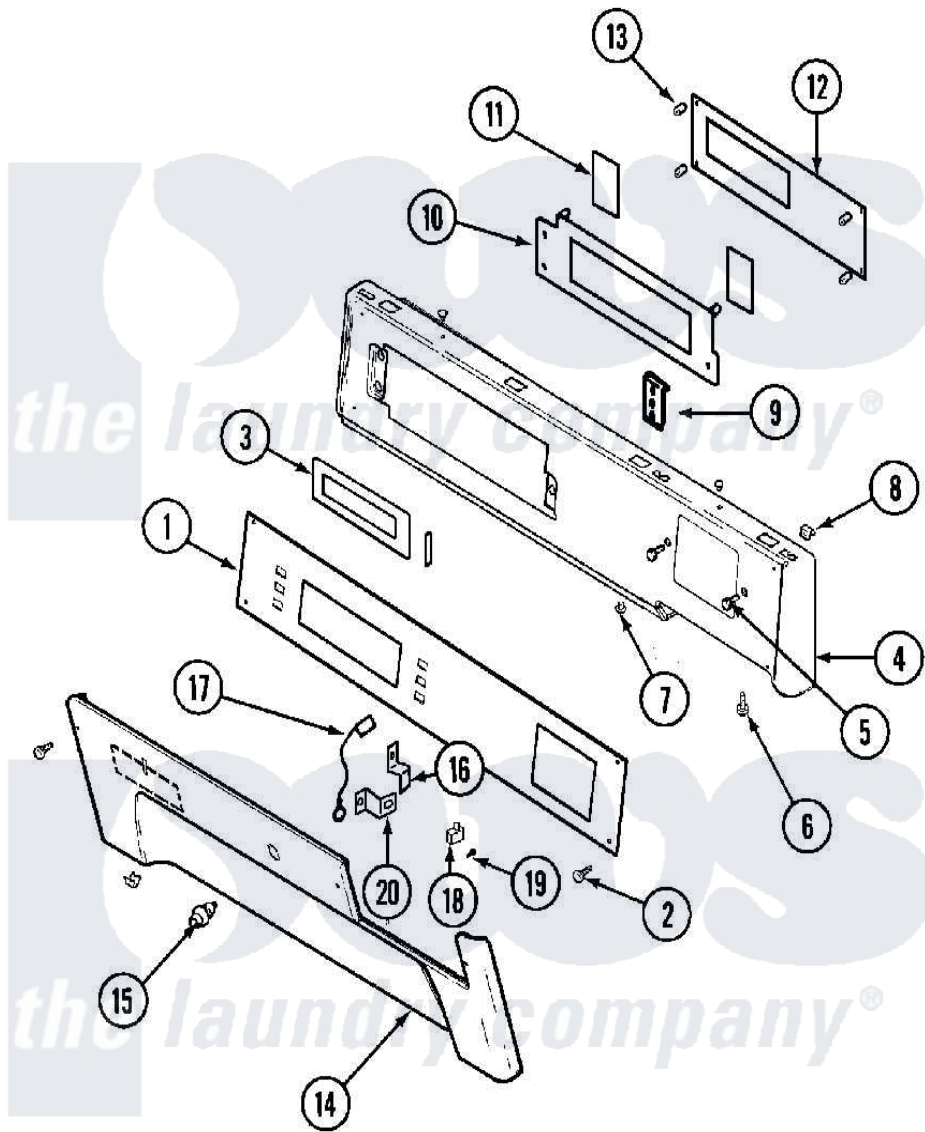

# Maytag MLG15PRAWW 01 - CONTROL PANEL (UPPER)

Maytag Residential Maytag MLG15PRAWW Dryer Parts Parts Diagram 01 - CONTROL PANEL (UPPER)  
 Click on the part number to view part

Item	Original Part Number	Replaced By	Status	Part Description
001	<a href="#">22001976</a>			Bezel
"	<a href="#">22002354</a>			Screw, Back Bracket
"	<a href="#">33002263</a>			Overlay, Control Panel
002	<a href="#">215506</a>			Screw, Control Panel Overlay
003	33002150	<a href="#">W10133268</a>		Cover, Display
004	<a href="#">33002003</a>			Fastener Clip, Control Panel
"	<a href="#">33002264</a>			Panel, Control
005	22002062	<a href="#">98006631</a>		Screw
"	910186	<a href="#">99002757</a>		Screw
006	<a href="#">215506</a>			Screw, Control Panel Overlay
007	33001132	<a href="#">33002342</a>		Plug, Sifht Hole
008	<a href="#">33001977</a>			Fastener, Control Panel
009	215517	<a href="#">W10131113</a>		Push Button
010	<a href="#">33002155</a>			Plate, Control Mounting
"	<a href="#">912077</a>			Locknut, Reader Harness
011	33002152	<a href="#">W10133277</a>		Membrane Switch Assembly