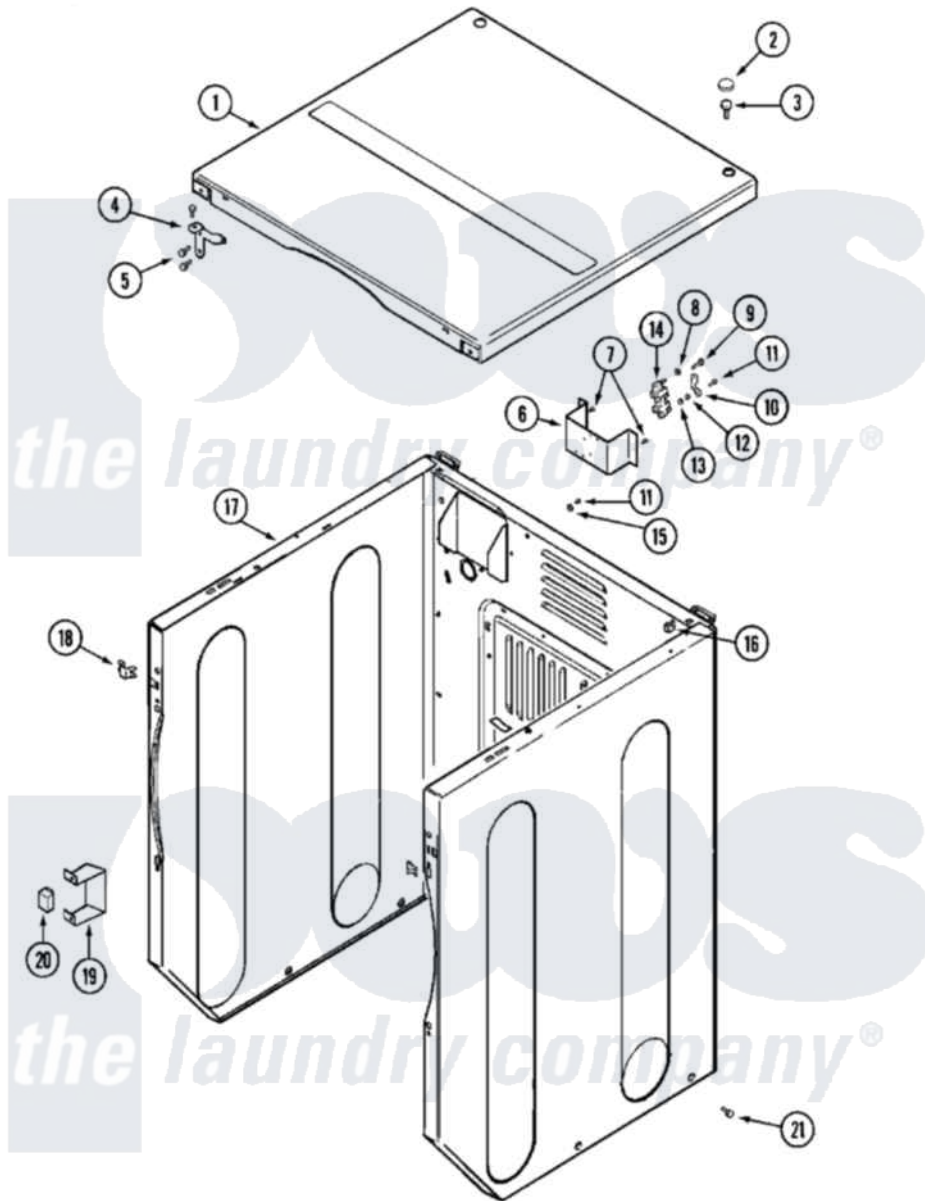

# Maytag MLG15PRAWW 02 - CABINET-FRONT (UPPER)

Maytag Residential Maytag MLG15PRAWW Dryer Parts Parts Diagram 02 - CABINET-FRONT (UPPER)  
 Click on the part number to view part

Item	Original Part Number	Replaced By	Status	Part Description
001	<a href="#">22001995</a>			Screw Note: Screw, Tumbler Front And Shroud
"	22001996	<a href="#">3370225</a>		Screw
"	33001995	<a href="#">33002124</a>		Cover, Top
"	33002058		Not Available	COVER, TOP (WHT)
"	33002062		Not Available	BACKUP, STRAIN RELIEF
"	<a href="#">Y314174</a>			Terminal Cover - Canada
002	<a href="#">33001997</a>			Plug, Hole
003	22001883	<a href="#">214354</a>		Screw, Top Cover To Cabnt.
004	<a href="#">33001998</a>			Bracket, Top Cover
"	<a href="#">33001999</a>			Bracket, Top Cover
005	<a href="#">22001995</a>			Screw Note: Screw, Tumbler Front And Shroud
006	<a href="#">33002059</a>			Bracket, Terminal Block
"	NLA		Not Available	BRACKET, TERMINAL BLOCK---NA
007	<a href="#">22001995</a>			Screw Note: Screw, Tumbler Front And Shroud

008	<a href="#">Y311270</a>		Washer, Terminal Block
009	Y312209	<a href="#">W10001200</a>	Screw
010	<a href="#">Y312184</a>		Strap, Grounding
011	NLA	Not Available	SCREW, GROUND LUG
012	311484	<a href="#">112432</a>	Nut
013	<a href="#">311093</a>		Washer, Terminal Connection
014	<a href="#">33001244</a>		Block, Terminal
015	NLA	Not Available	WASHER, GROUND LUG
016	<a href="#">22001502</a>		Fastener, U-NUt
017	NLA	Not Available	CABINET (WHT)
018	<a href="#">33001980</a>		Fastener, Access Panel
019	<a href="#">33002002</a>		Bracket, Switch
"	Y251119	<a href="#">3177991</a>	Screw
020	<a href="#">306398</a>		Relay, Heater
021	<a href="#">213007</a>		Xfor Cabinet See Cabinet, Back
022	<a href="#">33002265</a>		Wire Harness, Main Upper