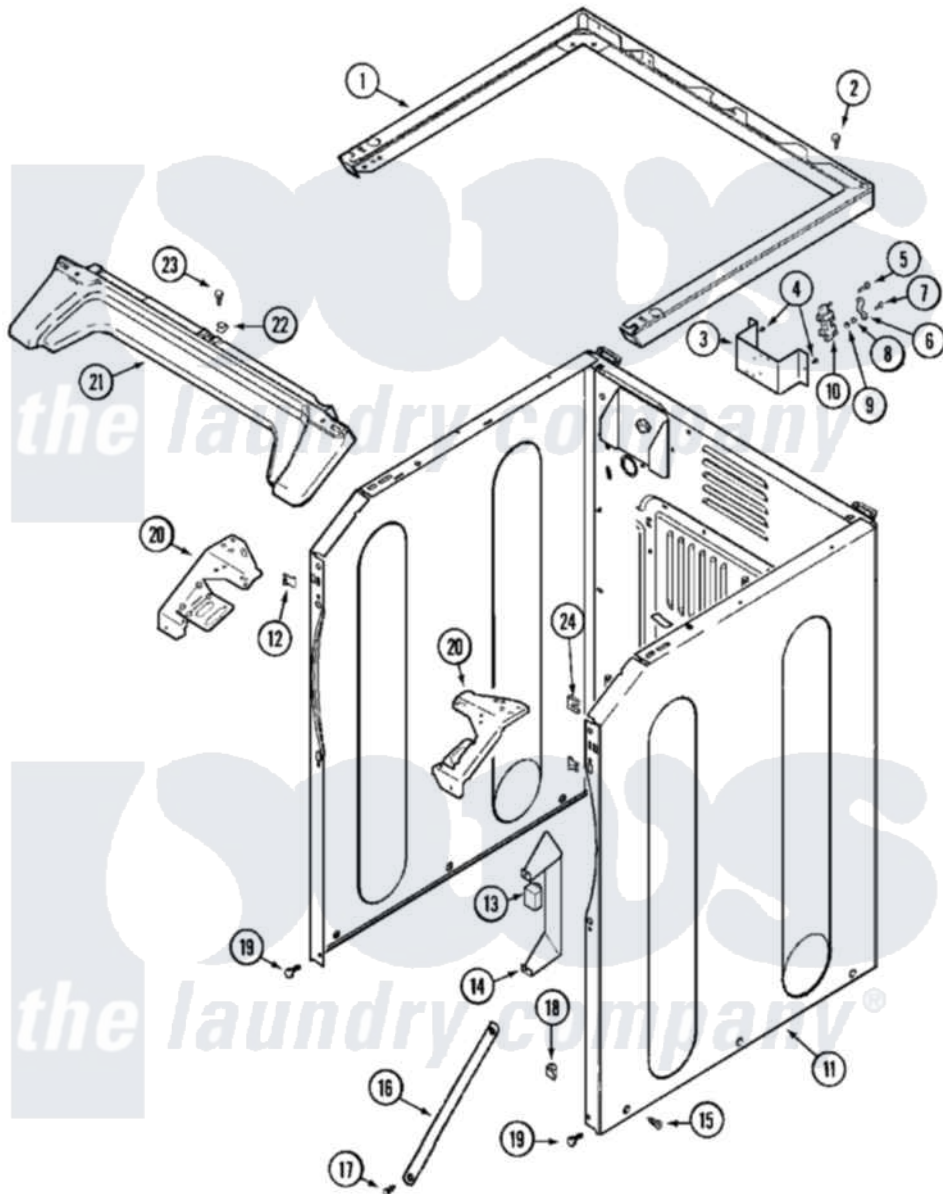

# Maytag MLG15PRAWW 03 - CABINET-FRONT (LOWER)

Maytag Residential Maytag MLG15PRAWW Dryer Parts Parts Diagram 03 - CABINET-FRONT (LOWER)  
 Click on the part number to view part

Item	Original Part Number	Replaced By	Status	Part Description
001	33002005	<a href="#">33002963</a>		Support, Weld Assembly
002	22001883	<a href="#">214354</a>		Screw, Top Cover To Cabnt.
003	315471	<a href="#">22003298</a>		Retainer, Wire
"	NLA		Not Available	BRACKET, TERMINAL BLOCK---NA
004	<a href="#">22001995</a>			Screw Note: Screw, Tumbler Front And Shroud
005	Y312209	<a href="#">W10001200</a>		Screw
006	<a href="#">Y312184</a>			Strap, Grounding
007	NLA		Not Available	SCREW, GROUND STRAP
008	311484	<a href="#">112432</a>		Nut
009	<a href="#">311093</a>			Washer, Terminal Connection
010	<a href="#">33001244</a>			Block, Terminal
011	<a href="#">22001995</a>			Screw Note: Screw, Tumbler Front And Shroud
"	<a href="#">22002381</a>			V-Bracket
"	<a href="#">22002382</a>			Fastener, V-Bracket