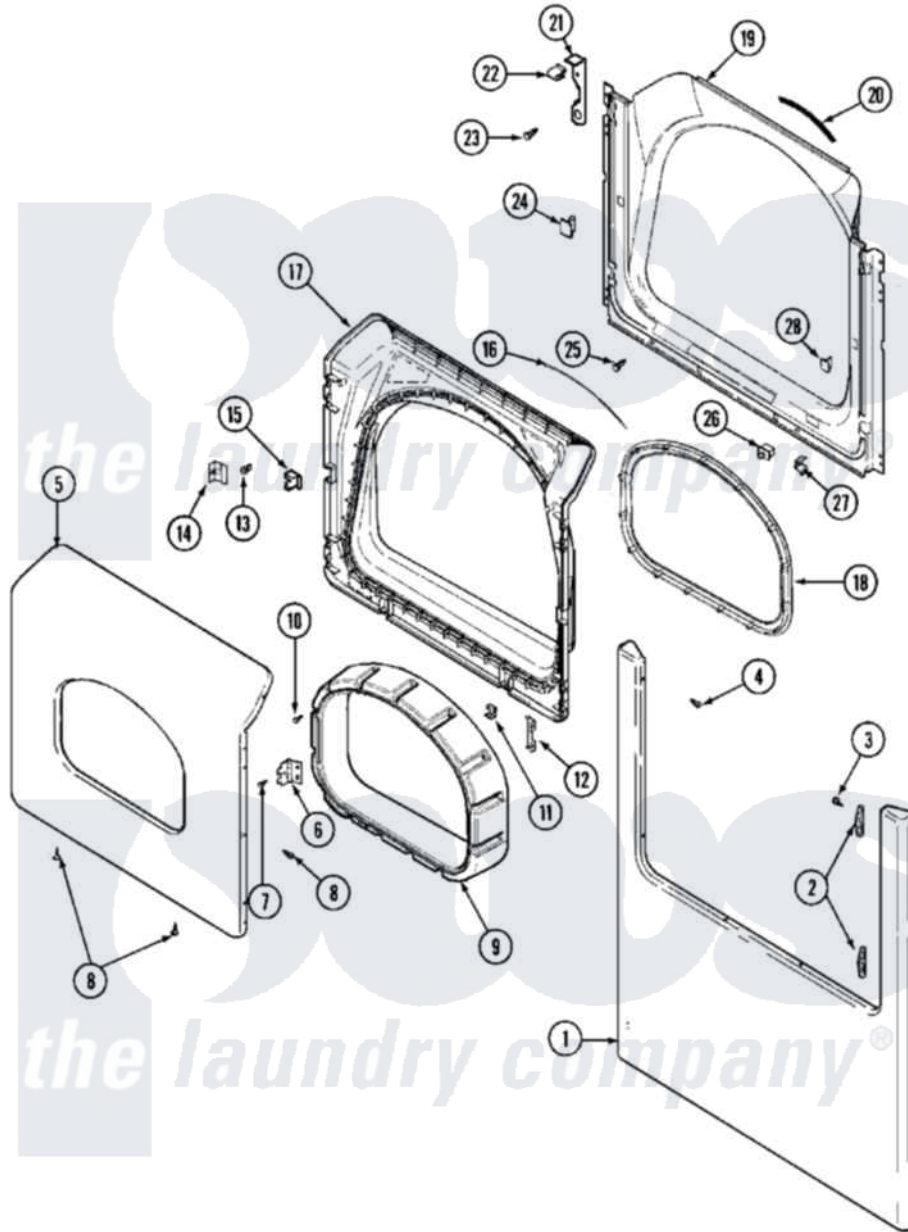

Maytag MLG15PRAWW 05 - DOOR (LOWER)

Maytag Residential Maytag MLG15PRAWW Dryer Parts Parts Diagram 05 - DOOR (LOWER)
 Click on the part number to view part

Item	Original Part Number	Replaced By	Status	Part Description
001	22002087		Not Available	PANEL, FRONT (WHT)
"	22002241	22002836		Panel, Front
002	33001764			Cover, Hinge Hole
003	33001846			Screw, Hinge Hole Cover
004	22002243			Screw, Front Panel And Hinge
005	33002028			Door, Outer
006	33001759			Hinge, Door
007	22002062	98006631		Screw
008	22002063			Screw No.8-18AB Wafer Head
009	33002018	33002780		Door Tunnel W` Handle
010	22002300	9740848		Screw, Mixing Valve Mounting
011	22002039			Clip, Door
012	22002038			Clip, Door
013	33001761			Strike, Door
014	33001793			Bracket, Strike
015	33001763			Plug, Inner Door

016	33002094		Seal, Door
017	33002030		Door, Inner
018	33002022	33002607	Lens, Door
019	33001778		Shroud
020	33001767		Seal, Shroud
021	22002991		Kit, Access Cover Hook
022	33002037		Fastener, Access Cover Hook
023	22001995		Screw Note: Screw, Tumbler Front And Shroud
024	33001791	306436	Door Latch Kit--W
025	33001768		Screw, Shroud Note: Screw, Shroud And Outlet Duct
026	33001509	W10169313	Switch-Dor
027	33001760		Bracket, Hinge
028	Y304578	LA-1003	Door Catch Kit