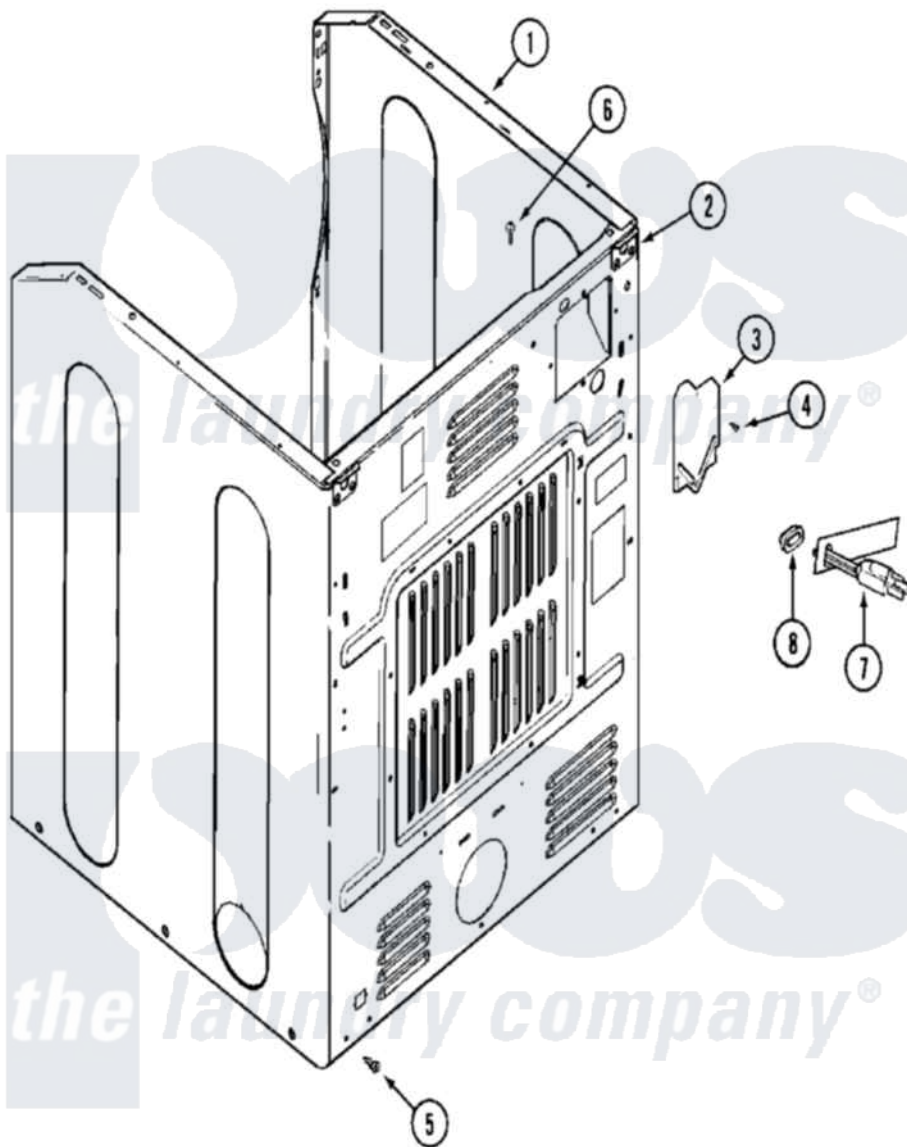

# Maytag MLG15PRAWW 06 - CABINET-REAR

Maytag Residential Maytag MLG15PRAWW Dryer Parts Parts Diagram 06 - CABINET-REAR  
 Click on the part number to view part

Item	Original Part Number	Replaced By	Status	Part Description
001	<a href="#">215950</a>			(UPPER CABINET)
"	<a href="#">22001995</a>			Screw Note: Screw, Tumbler Front And Shroud
"	<a href="#">22002381</a>			V-Bracket
"	<a href="#">22002382</a>			Fastener, V-Bracket
"	<a href="#">33002626</a>			Cabinet, Assembly
"	NLA		Not Available	CABINET (WHT-LWR)
"	NLA		Not Available	PLUG, HOLE
"	<a href="#">Y310376</a>			Clip, Door Switch Harness
002	<a href="#">22001995</a>			Screw Note: Screw, Tumbler Front And Shroud
"	22003367	<a href="#">22004095</a>		Hinge, Plastic
"	NLA		Not Available	BRACKET, CABINET HINGE (LWR)
003	<a href="#">33001795</a>			Cover, Terminal Block
004	<a href="#">22001995</a>			Screw Note: Screw, Tumbler Front And Shroud
005	<a href="#">22001995</a>			Screw Note: Screw, Tumbler

003

[22001993](#)

Front And Shroud

006

210186

[3370225](#)

Screw

007

208784

[22003062](#)

Cord, Power

008

[211881](#)

Grommet, Cord Part Not Used-  
Gas Models Only