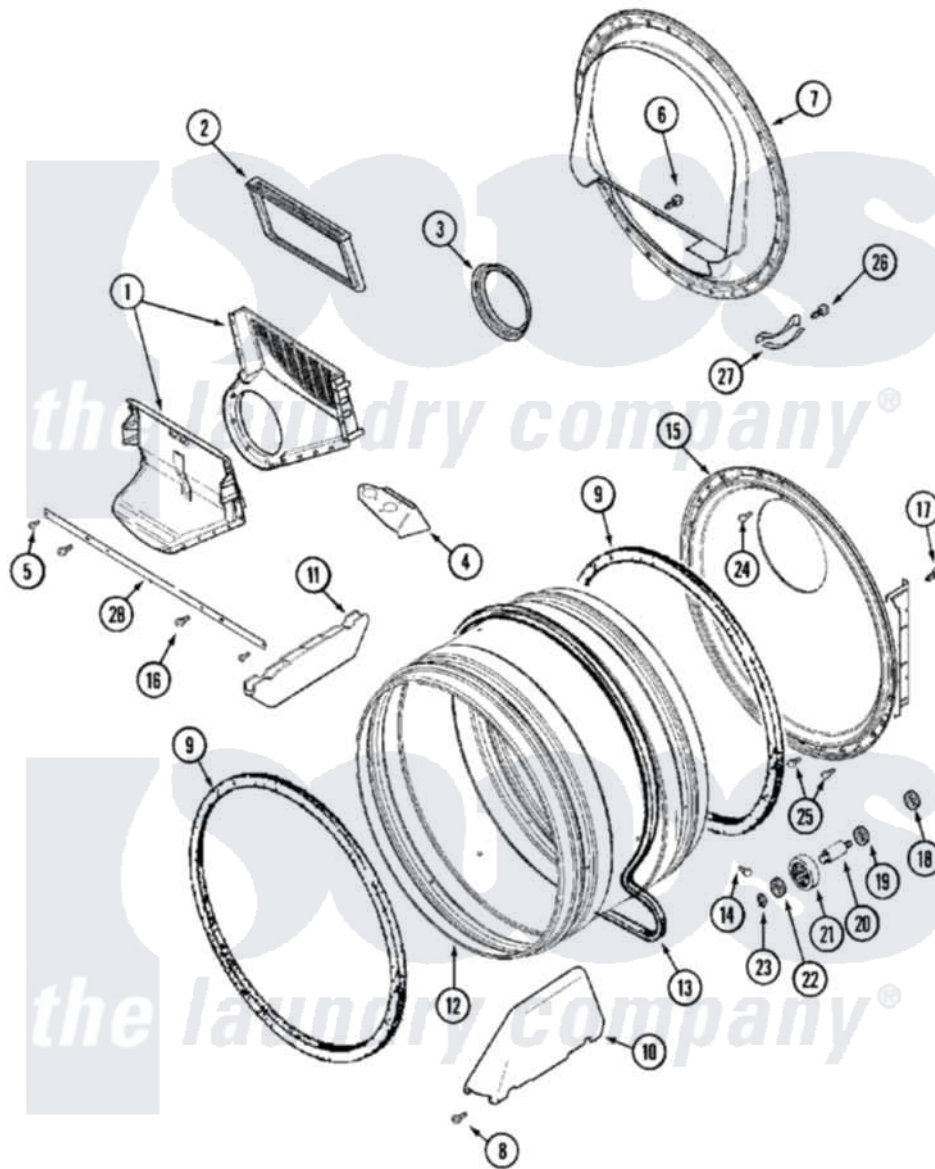

Maytag MLG15PRAWW 07 - TUMBLER

Maytag [Residential Maytag MLG15PRAWW Dryer Parts](#) Parts Diagram 07 - TUMBLER
 Click on the part number to view part

Item	Original Part Number	Replaced By	Status	Part Description
001	33001799			Outlet Duct Assembly Note: Outlet Duct Assembly
002	33001804	33002790		Lint Filter
003	33001758	33002560		Seal, Blower
004	33001837			Cover, Thermostat
005	22001995			Screw Note: Screw, Tumbler Front And Shroud
006	NLA		Not Available	SCREW, OUTLET DUCT
007	33001802			Front, Tumbler
008	33001855	33002917		Screw, No.10-16
009	33001807			Seal, Tumbler
010	33002032			Baffle
011	33001755			Baffle
012	33001794	33001889		Tumbler
013	33001777	33002535		V-Belt
014	33001788	33002973		Screw, No.9-15 X 1.00 Hx WS
015	33001801			Back, Tumbler

016	33001768		Screw, Shroud Note: Screw, Shroud And Outlet Duct
017	22001995		Screw Note: Screw, Tumbler Front And Shroud
018	33001443		Nut, Hex
019	Y313347	312535	Washer, Vault Mounting Brk.
020	Y312948	6-3129480	Shaft- Tumbler
021	Y303373	12001541	Drum Roller/Washer Assembly--W
022	312535		Washer, Vault Mounting Brk.
023	410233	9703438	Ring-Retrn
024	210932		Screw, No.8 X 9/16 Ctsk Note: Screw, Inlet Duct
025	22001996	3370225	Screw
026	210720		Rivet, Bearing To Tumbler Fmt
027	306508		Tumbler Bearing Kit ---W
028	33002039		Brace, Tumbler Front