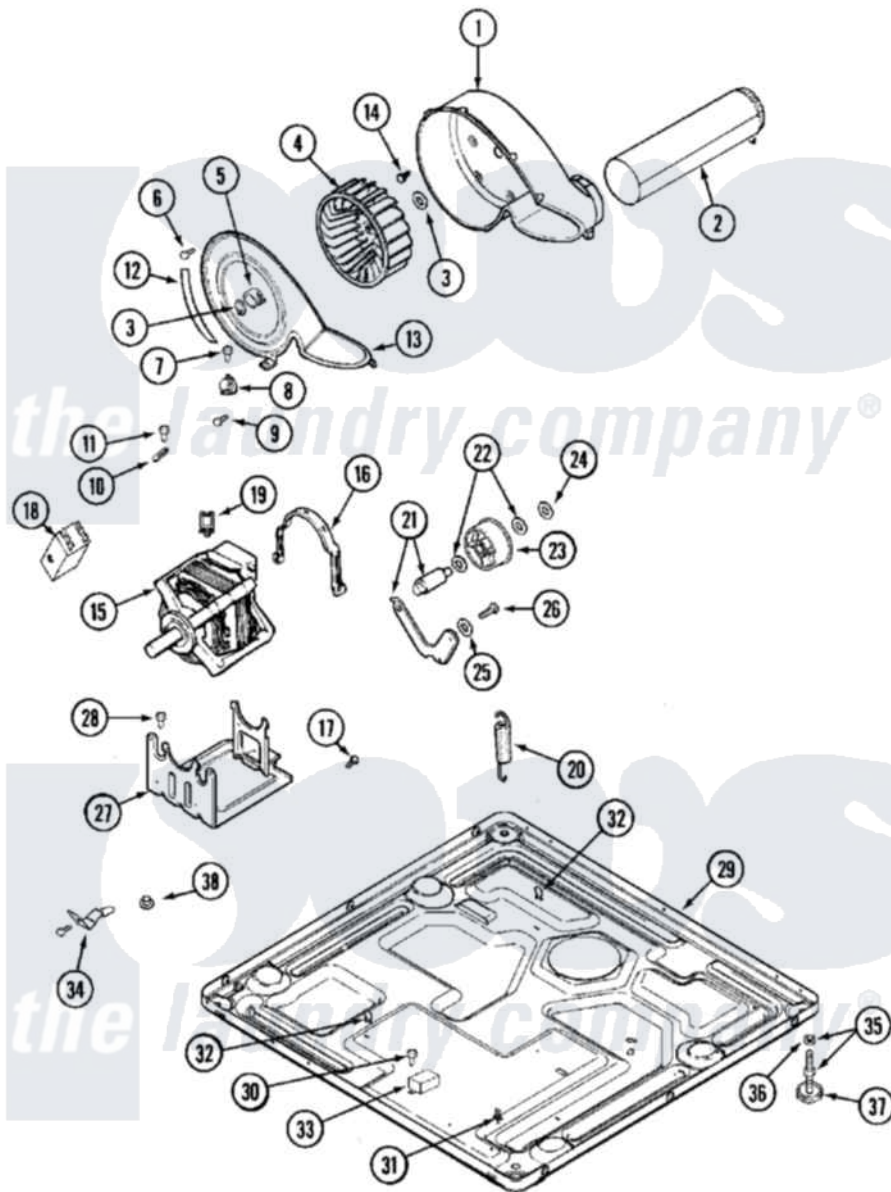

Maytag MLG15PRAWW 09 - MOTOR DRIVE

Maytag Residential Maytag MLG15PRAWW Dryer Parts Parts Diagram 09 - MOTOR DRIVE
 Click on the part number to view part

Item	Original Part Number	Replaced By	Status	Part Description
001	33001789			Housing, Blower
002	22001995			Screw Note: Screw, Tumbler Front And Shroud
"	33001800			Duct Assembly, Exhaust
003	410233	9703438		Ring-Retrn
004	33001790			Wheel, Blower
005	312967			Clamp, Blower Housing
006	33001855	33002917		Screw, No.10-16
007	Y313561			Screw---NA
008	303392			Thermostat, Cycling
"	33303391			Thermostat, Cycling
009	22001996	3370225		Screw
010	33001762			Fuse, Thermal
011	NLA		Not Available	SCREW, THERMAL CUT-OFF
012	NLA		Not Available	SEAL, BLOWER COVER
013	33001796	33002711		Cover, Blower Housing
014	314818	1163839		Screw