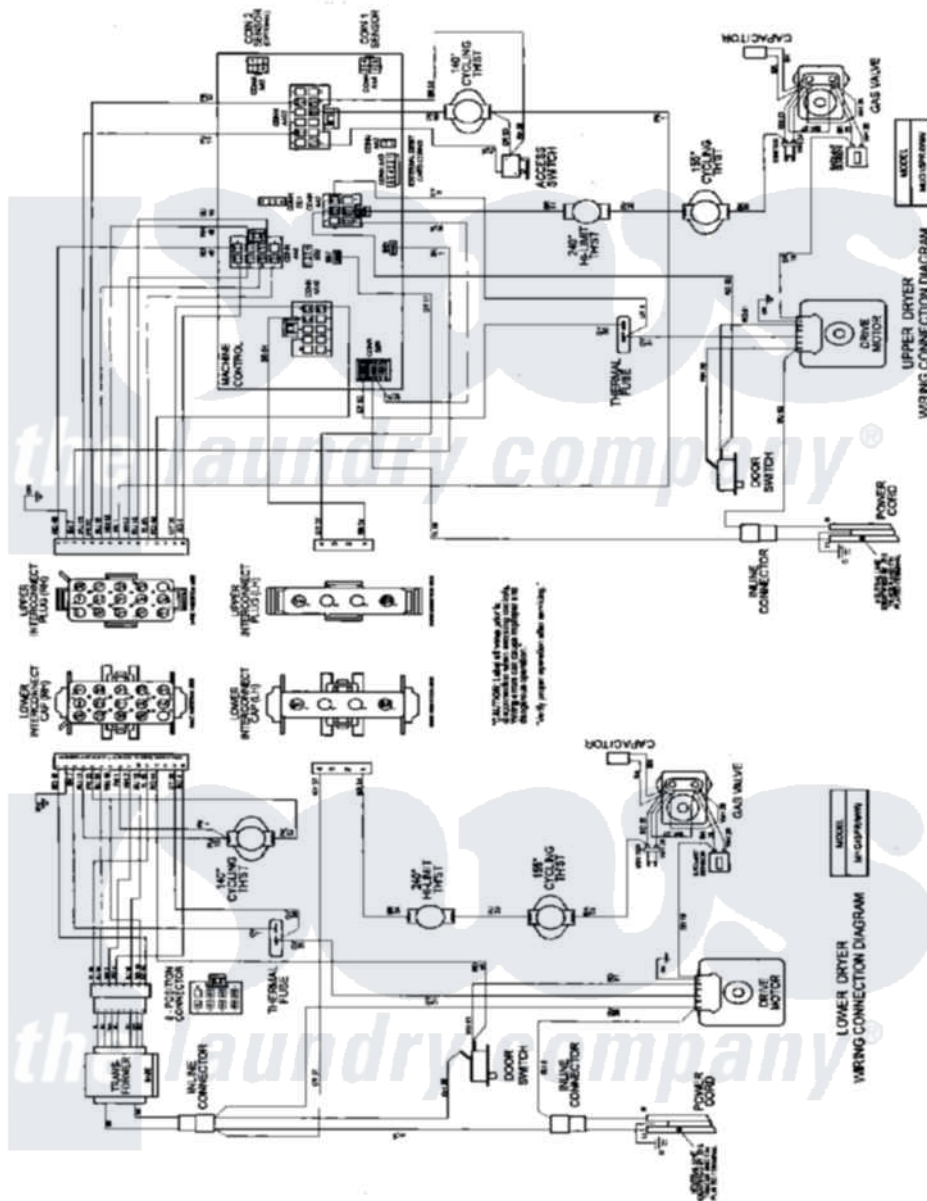

Maytag MLG15PRAWW 10 - WIRING INFORMATION (MLG15PRAW)

Maytag Residential Maytag MLG15PRAWW Dryer Parts Parts Diagram 10 - WIRING INFORMATION (MLG15PRAW)

[Click on the part number to view part](#)

Item	Original Part Number	Replaced By	Status	Part Description
001	NLA		Not Available	WIRING INFORMATION