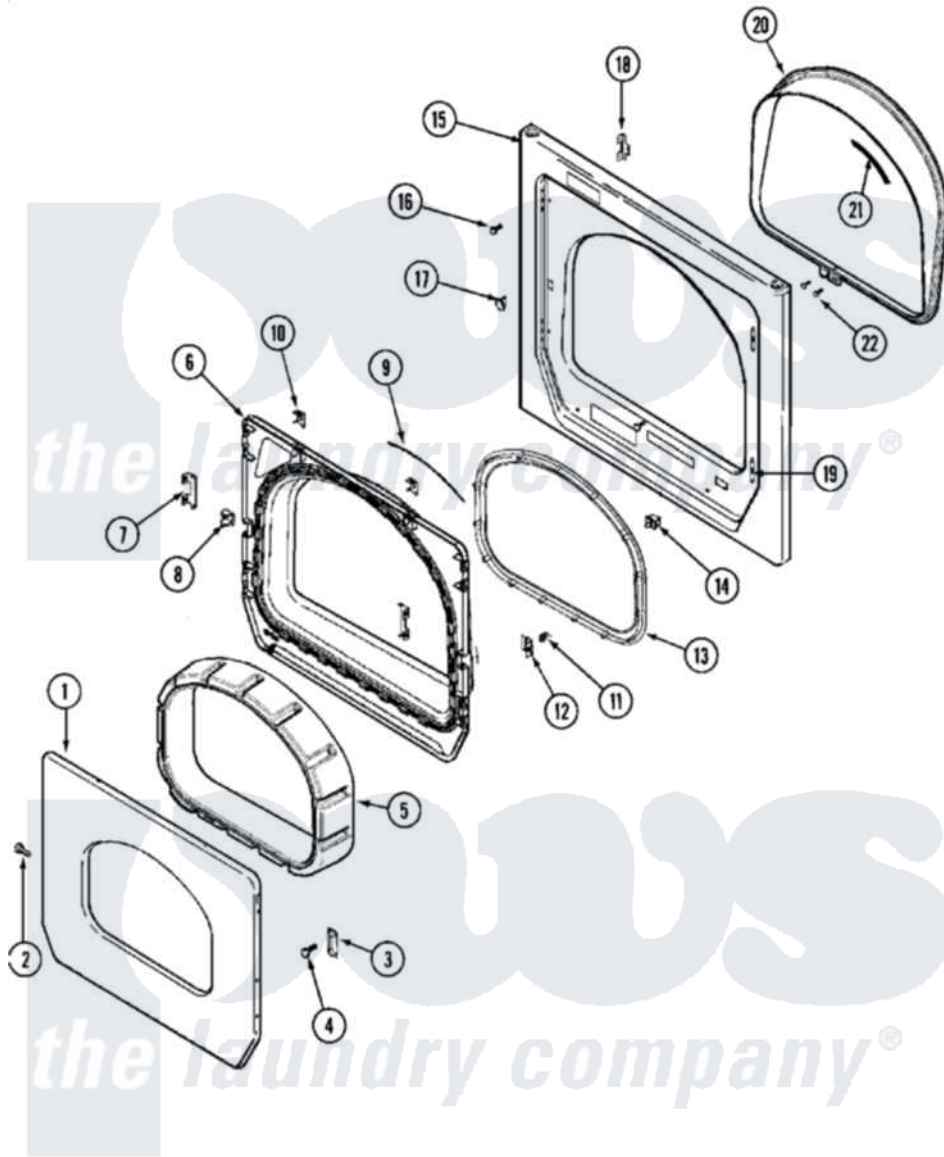

# Maytag MLG15PRAXW 04 - DOOR (UPPER)

Maytag Residential Maytag MLG15PRAXW Dryer Parts Parts Diagram 04 - DOOR (UPPER)  
 Click on the part number to view part

Item	Original Part Number	Replaced By	Status	Part Description
001	<a href="#">33002015</a>			Door, Outer
002	<a href="#">22002063</a>			Screw No.8-18AB Wafer Head
003	<a href="#">33002017</a>			Hinge, Door
004	22002062	<a href="#">98006631</a>		Screw
005	22002300	<a href="#">9740848</a>		Screw, Mixing Valve Mounting
"	33002018	<a href="#">33002780</a>		Door Tunnel W` Handle
006	<a href="#">33002020</a>			Door, Inner W/Seal
007	<a href="#">22002038</a>			Clip, Door
008	<a href="#">33001763</a>			Plug, Inner Door
009	<a href="#">33002094</a>			Seal, Door
010	<a href="#">22002039</a>			Clip, Door
011	<a href="#">33001761</a>			Strike, Door
012	<a href="#">33001793</a>			Bracket, Strike
013	33002022	<a href="#">33002607</a>		Lens, Door
"	<a href="#">33002607</a>			Lens, Door
014	33001509	<a href="#">W10169313</a>		Switch-Dor

015	33001711	<a href="#">33002936</a>	Medallion-
"	33002051	Not Available	SCREW, FRONT PANEL
"	<a href="#">33002081</a>		Panel, Front
016	33001486	<a href="#">98008544</a>	Screw
017	33001791	<a href="#">306436</a>	Door Latch Kit--W
018	<a href="#">33002025</a>		Twin Speednut
019	<a href="#">33001175</a>		Cover, Hinge Hole
020	<a href="#">33002026</a>		Extension, Tumbler Front
021	<a href="#">33001767</a>		Seal, Shroud
022	33001855	<a href="#">33002917</a>	Screw, No.10-16