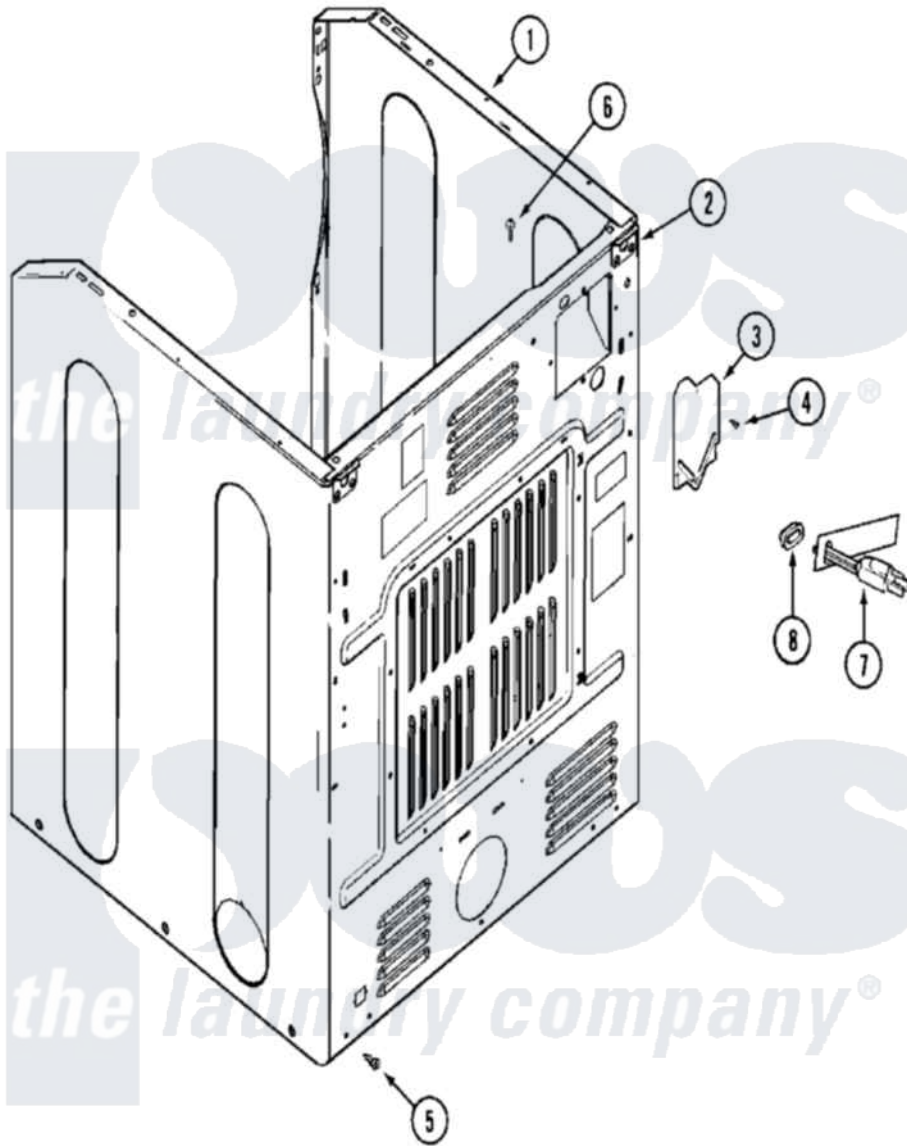

Maytag MLG15PRAXW 06 - CABINET-REAR

Maytag Residential Maytag MLG15PRAXW Dryer Parts Parts Diagram 06 - CABINET-REAR
 Click on the part number to view part

Item	Original Part Number	Replaced By	Status	Part Description
001	215950			(UPPER CABINET)
"	22001995			Screw Note: Screw, Tumbler Front And Shroud
"	22002381			V-Bracket
"	22002382			Fastener, V-Bracket
"	33002626			Cabinet, Assembly
"	NLA		Not Available	CABINET (WHT-LWR)
"	NLA		Not Available	PLUG, HOLE
"	Y310376			Clip, Door Switch Harness
002	22001995			Screw Note: Screw, Tumbler Front And Shroud
"	22003367	22004095		Hinge, Plastic
"	NLA		Not Available	BRACKET, CABINET HINGE (LWR)
003	33001795			Cover, Terminal Block
004	22001995			Screw Note: Screw, Tumbler Front And Shroud
005	22001995			Screw Note: Screw, Tumbler

003

[22001993](#)

Front And Shroud

006

210186

[3370225](#)

Screw

007

208784

[22003062](#)

Cord, Power

008

[211881](#)

Grommet, Cord Part Not Used-
Gas Models Only