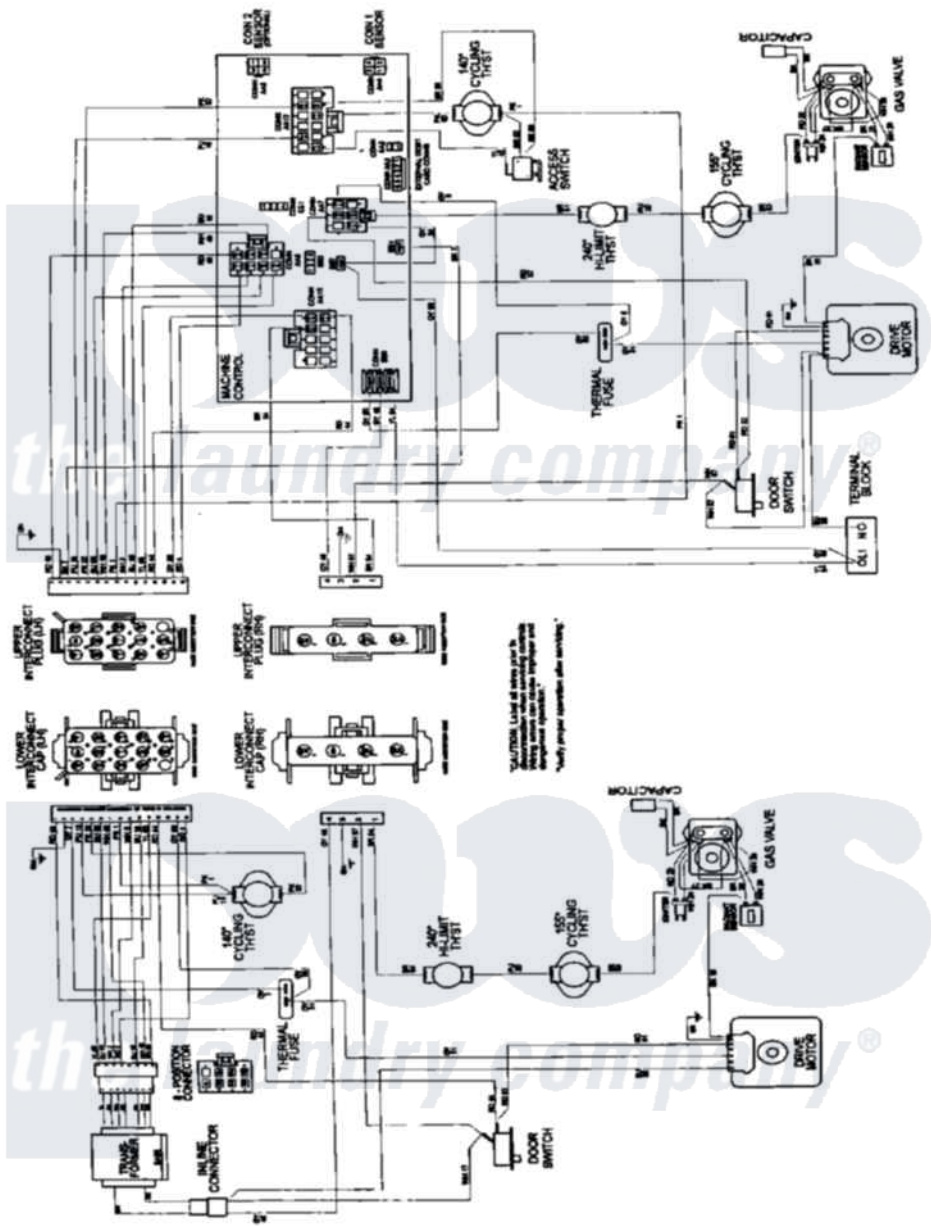

Maytag MLG15PRAXW 10 - WIRING INFORMATION (MLG15PRAX)

Maytag Residential Maytag MLG15PRAXW Dryer Parts Parts Diagram 10 - WIRING INFORMATION (MLG15PRAX)

[Click on the part number to view part](#)

Item	Original Part Number	Replaced By	Status	Part Description
001	NLA		Not Available	WIRING INFORMATION