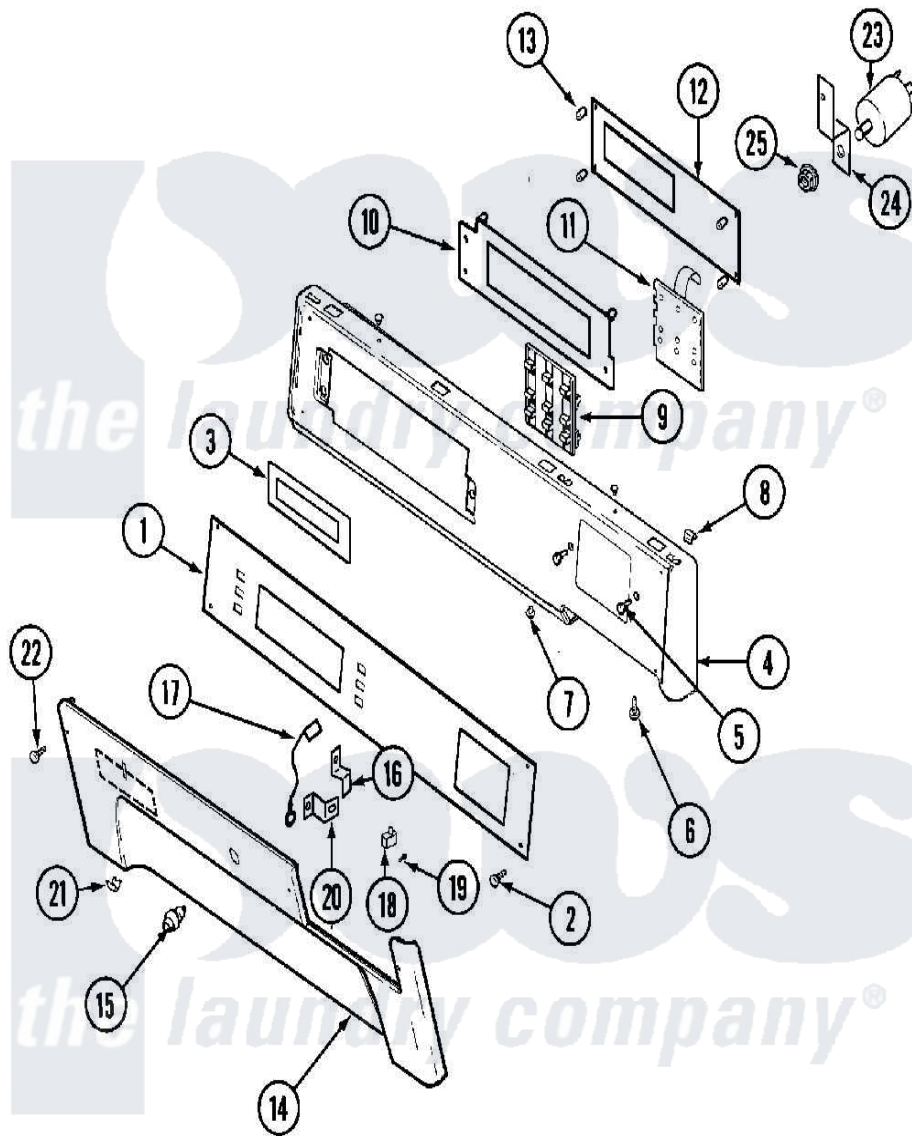

# Maytag MLG19PDAEW 01 - CONTROL PANEL (DRYER)

Maytag [Residential Maytag MLG19PDAEW Dryer Parts](#) Parts Diagram 01 - CONTROL PANEL (DRYER)  
 Click on the part number to view part

Item	Original Part Number	Replaced By	Status	Part Description
001	33002148	<a href="#">33002960</a>		Facia, Commerical W/D - PD
002	<a href="#">215506</a>			Screw, Control Panel Overlay
003	33002150	<a href="#">W10133268</a>		Cover, Display
004	<a href="#">33002003</a>			Fastener Clip, Control Panel
"	<a href="#">33002149</a>			Panel, Control
005	22002062	<a href="#">98006631</a>		Screw
"	910186	<a href="#">99002757</a>		Screw
006	<a href="#">215506</a>			Screw, Control Panel Overlay
007	33001132	<a href="#">33002342</a>		Plug, Sifht Hole
008	<a href="#">33001977</a>			Fastener, Control Panel
009	<a href="#">33002178</a>			Switch, Push Button
010	<a href="#">33002155</a>			Plate, Control Mounting
011	33002507	<a href="#">W10133278</a>		Membrane Switch Assembly
012	33002509	<a href="#">33002513</a>		Circuit Board Assembly
"	<a href="#">33002513</a>			Circuit Board Assembly
013	<a href="#">33001204</a>			Stand-Off, Ccontrol Board