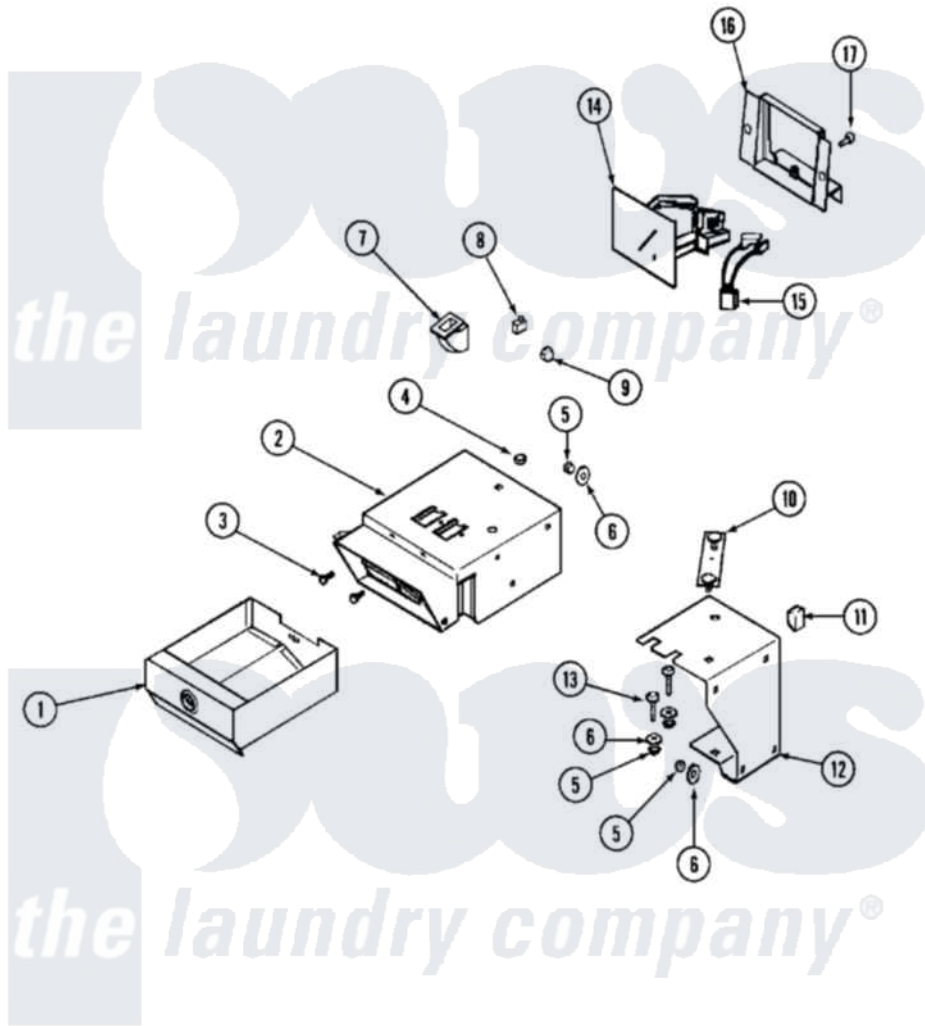

# Maytag MLG19PDAEW 02 - CONTROL CENTER (DRYER)

Maytag Residential Maytag MLG19PDAEW Dryer Parts Parts Diagram 02 - CONTROL CENTER (DRYER)  
 Click on the part number to view part

Item	Original Part Number	Replaced By	Status	Part Description
001	<a href="#">Y33001983</a>			Box, Coin
002	<a href="#">Y33001986</a>			Vault, Coin
003	33002683	<a href="#">694091</a>		Trim, Side Right Hand
004	Y052740	<a href="#">62739</a>		Nut, Lock
005	<a href="#">Y052734</a>			Nut, Carrage Bolts And Bracket
006	<a href="#">312535</a>			Washer, Vault Mounting Brk.
"	NLA		Not Available	WASHER, VAULT MOUNTING BRK.
007	<a href="#">314635</a>			Chute, Coin
008	<a href="#">22002536</a>			Switch, Sensor
"	<a href="#">33001989</a>			Retainer, Vault Switch
009	NLA		Not Available	NUT, CAGE
010	22001810		Not Available	STRAP, MOUNTING
011	<a href="#">33001989</a>			Retainer, Vault Switch
012	<a href="#">33001990</a>			Bracket, Mounting Vault
013	<a href="#">33001991</a>			Bolt, Carriage

014	<a href="#">216200</a>		Face Plate Return Button
"	22001873	<a href="#">22004112</a>	Coin Drop Greenwald Us.25
"	<a href="#">33002510</a>		Plate, Cover
015	<a href="#">22001965</a>		Optic Switch Assembly
"	<a href="#">314665</a>		Screw, Switch Assembly
016	<a href="#">33001992</a>		Bracket, Coin Drop Mount.
017	212707	<a href="#">3196385</a>	Screw
"	<a href="#">910181</a>		Lockwasher, Terminal Block