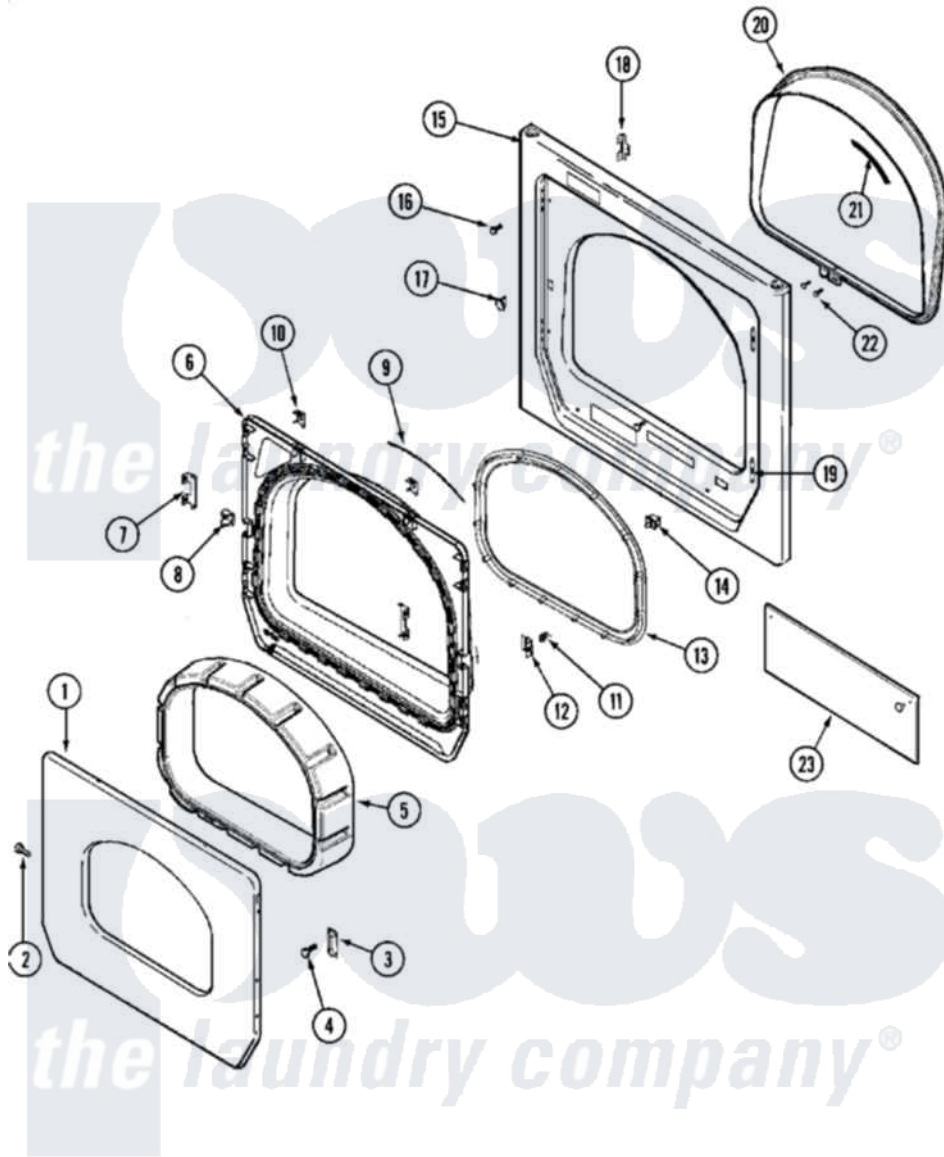

Maytag MLG19PDAEW 03 - DOOR (DRYER)

Maytag Residential Maytag MLG19PDAEW Dryer Parts Parts Diagram 03 - DOOR (DRYER)
 Click on the part number to view part

Item	Original Part Number	Replaced By	Status	Part Description
001	33002015			Door, Outer
002	22002063			Screw No.8-18AB Wafer Head
003	33002017			Hinge, Door
004	22002062	98006631		Screw
005	22002300	9740848		Screw, Mixing Valve Mounting
"	33002018	33002780		Door Tunnel W` Handle
006	33002020			Door, Inner W/Seal
007	22002038			Clip, Door
008	33002111	33001763		Plug, Inner Door
009	33002094			Seal, Door
010	22002039			Clip, Door
011	33001761			Strike, Door
012	33002110	33001793		Bracket, Strike
013	33002022	33002607		Lens, Door
"	33002607			Lens, Door
014	33002166			Switch, Door

015	33001711	33002936	Medallion-
"	33002051		Not Available
	33002130	33002081	SCREW, FRONT PANEL
"			Panel, Front
016	33001486	98008544	Screw
017	33001791	306436	Door Latch Kit--W
018	33002025		Twin Speednut
019	33001175		Cover, Hinge Hole
020	33002026		Extension, Tumbler Front
021	33001767		Seal, Shroud
022	33001855	33002917	Screw, No.10-16
023	33002048		Fastener, Push
"	33002183		Shield, Control Panel