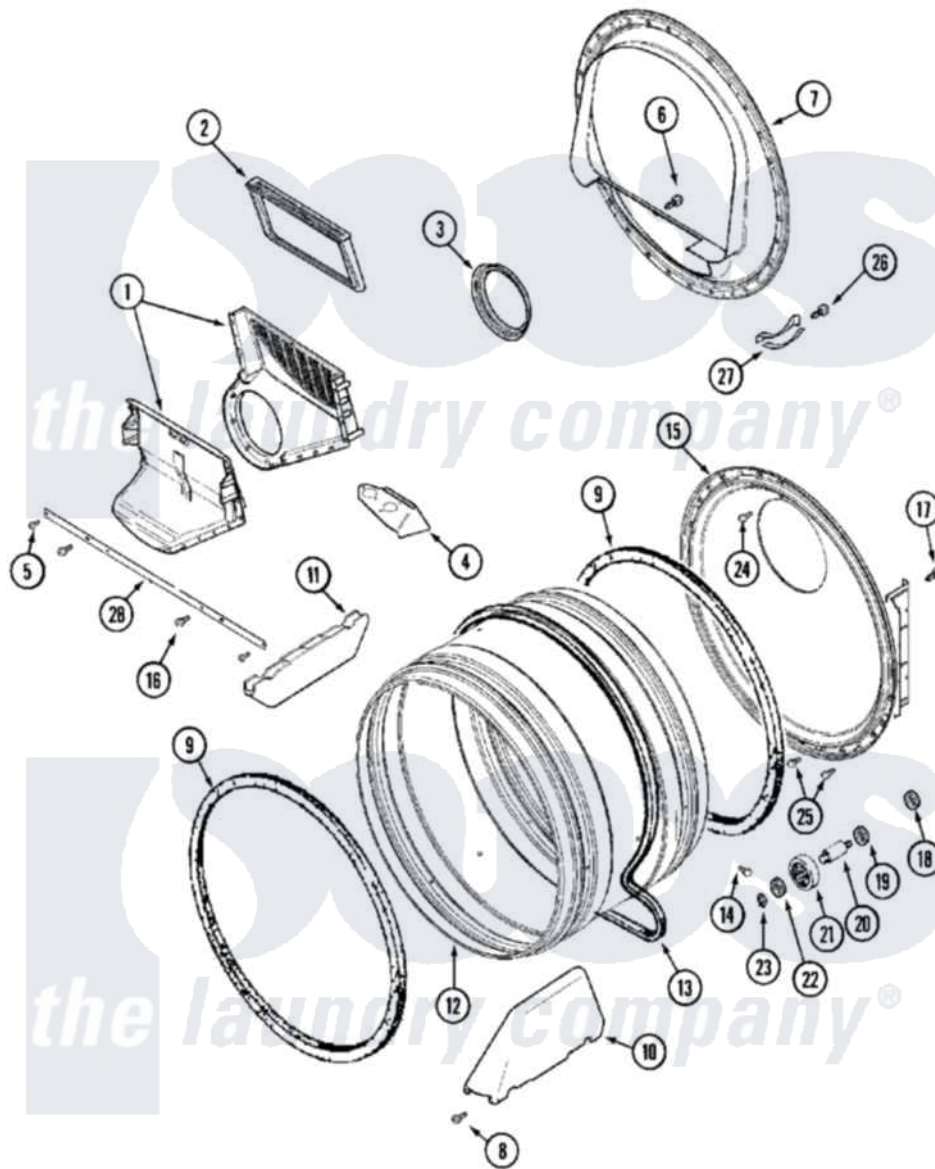

# Maytag MLG19PDAEW 04 - TUMBLER (DRYER)

Maytag Residential Maytag MLG19PDAEW Dryer Parts Parts Diagram 04 - TUMBLER (DRYER)  
 Click on the part number to view part

Item	Original Part Number	Replaced By	Status	Part Description
001	<a href="#">33001799</a>			Outlet Duct Assembly Note: Outlet Duct Assembly
002	33001804	<a href="#">33002790</a>		Lint Filter
003	33001758	<a href="#">33002560</a>		Seal, Blower
004	<a href="#">33001837</a>			Cover, Thermostat
005	<a href="#">22001995</a>			Screw Note: Screw, Tumbler Front And Shroud
006	NLA		Not Available	SCREW, OUTLET DUCT
007	<a href="#">33001802</a>			Front, Tumbler
008	33001855	<a href="#">33002917</a>		Screw, No.10-16
009	<a href="#">33001807</a>			Seal, Tumbler
010	<a href="#">33002032</a>			Baffle
011	<a href="#">33001755</a>			Baffle
012	33001794	<a href="#">33001889</a>		Tumbler
013	33001777	<a href="#">33002535</a>		V-Belt
014	33001788	<a href="#">33002973</a>		Screw, No.9-15 X 1.00 Hx WS
015	<a href="#">33001801</a>			Back, Tumbler

016	<a href="#">33001768</a>		Screw, Shroud Note: Screw, Shroud And Outlet Duct
017	<a href="#">22001995</a>		Screw Note: Screw, Tumbler Front And Shroud
018	<a href="#">33001443</a>		Nut, Hex
019	Y313347	<a href="#">312535</a>	Washer, Vault Mounting Brk.
020	Y312948	<a href="#">6-3129480</a>	Shaft- Tumbler
021	Y303373	<a href="#">12001541</a>	Drum Roller/Washer Assembly--W
022	<a href="#">312535</a>		Washer, Vault Mounting Brk.
023	410233	<a href="#">9703438</a>	Ring-Retrn
024	<a href="#">210932</a>		Screw, No.8 X 9/16 Ctsk Note: Screw, Inlet Duct
025	22001996	<a href="#">3370225</a>	Screw
026	<a href="#">210720</a>		Rivet, Bearing To Tumbler Fmt
027	<a href="#">306508</a>		Tumbler Bearing Kit ---W
028	<a href="#">33002039</a>		Brace, Tumbler Front