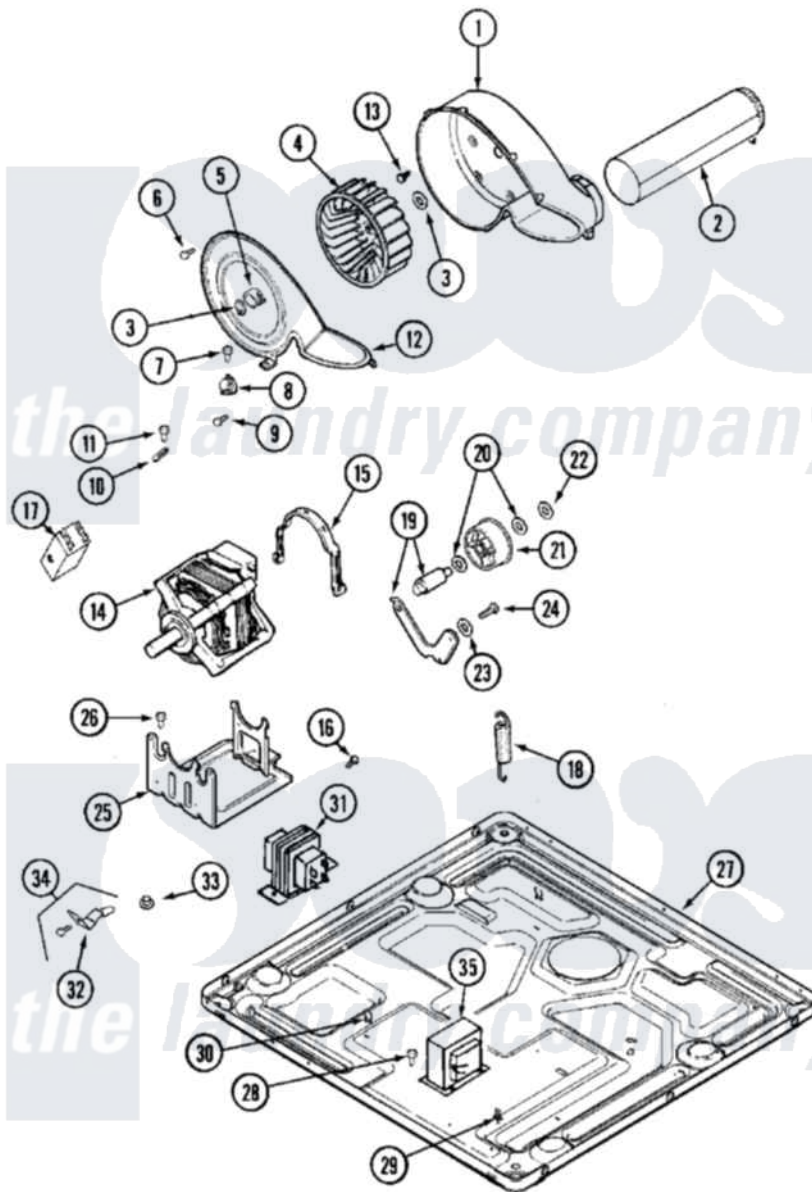

Maytag MLG19PDAEW 06 - MOTOR DRIVE (DRYER)

Maytag [Residential Maytag MLG19PDAEW Dryer Parts](#) Parts Diagram 06 - MOTOR DRIVE (DRYER)
 Click on the part number to view part

Item	Original Part Number	Replaced By	Status	Part Description
001	33001789			Housing, Blower
002	22001995			Screw Note: Screw, Tumbler Front And Shroud
"	33002185			Duct Assembly, Exhaust
003	410233	9703438		Ring-Retrn
004	33001790			Wheel, Blower
"	33002797			Wheel, Blower
005	312967			Clamp, Blower Housing
006	33001855	33002917		Screw, No.10-16
007	Y313561			Screw----NA
008	303392			Thermostat, Cycling
"	33303391			Thermostat, Cycling
009	22001996	3370225		Screw
010	33001762			Fuse, Thermal
011	22001996	3370225		Screw
012	33001796	33002711		Cover, Blower Housing
013	314818	1163839		Screw

014	33001945	W10197708	Motor-Drve
"	33002796	W10197708	Motor-Drve
015	Y015825		Clip, Motor To Motor Support
016	910343	488234	Screw 8-32 X 1/4
017	33001854	33002478	Motor
018	33001754	33002459	Assembly, Spring And Plug
019	33001840	6-3705180	Idler Arm
020	Y312527		Washer, Idler Shaft
021	33001783	6-3700340	BearIng- I
022	312958	354987	Ring, Retaining
023	315772		Sleeve, Idler Arm
024	Y014874		Screw, Idler Arm And Sleeve
025	33001752	33002817	Motor Support, Offset
026	Y313561		Screw---NA
027	314568	Y313559	Screw
"	33002041	33002467	Base
"	33002049	302797	Grommet
"	33002050		Protector, Harness
"	33002467		Base
"	33002623		Base,
028	22001078	3177991	Screw
029	315471	22003298	Retainer, Wire
030	410490		Spring, Retainer Wire Harness
031	315218		Shield, Transformer
"	33002508	W10133285	Transformer 120V To 22.5vac
032	22001995		Screw Note: Screw, Tumbler Front And Shroud
"	33002042	33002758	Bracket, LH, Base To Support
"	33002043	33002757	Bracket, RH, Base To Support
033	33002044		Guide
034	12001551		Contains RT And LT Brackets
"	NLA	Not Available	BRACKET/SCREW PACKAGE
035	22002476	22003778	Transformer