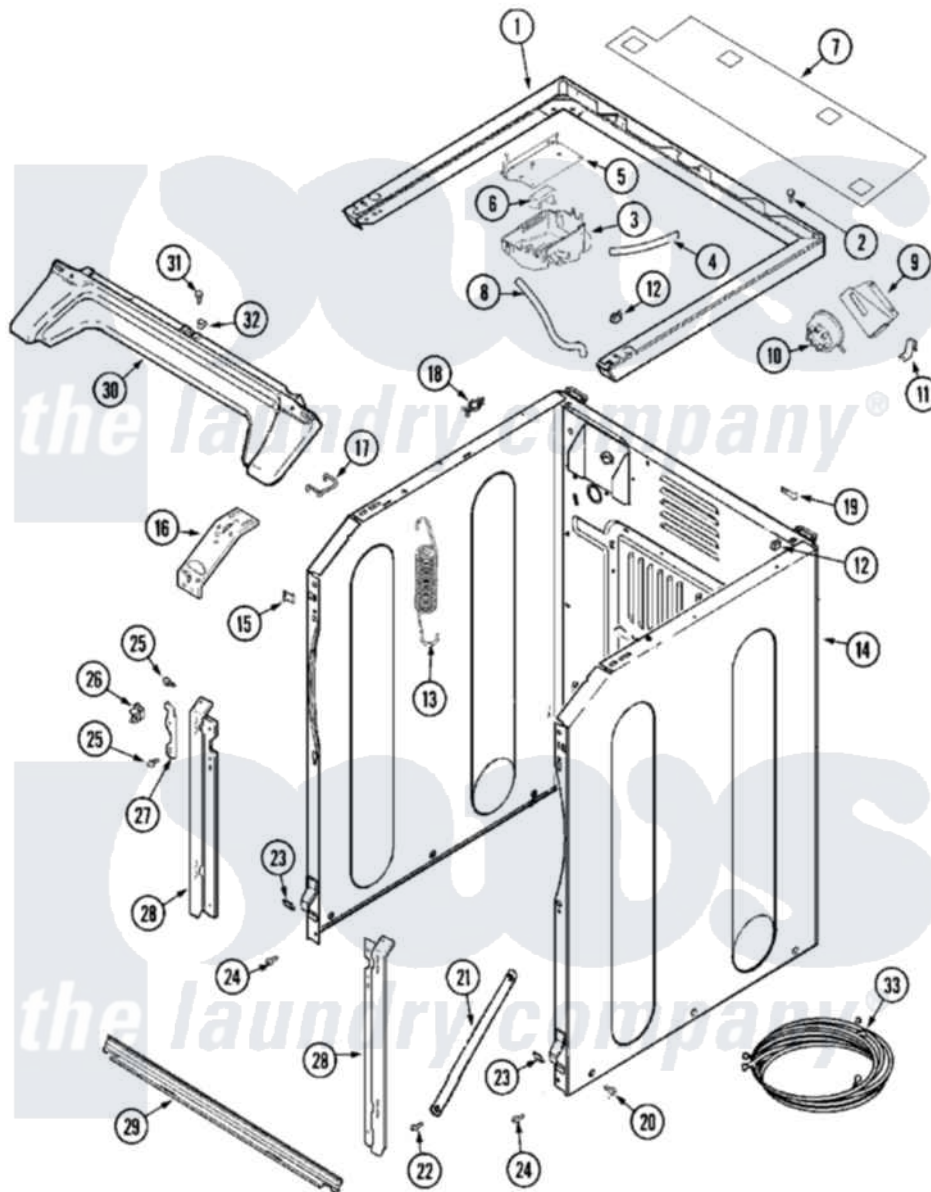

Maytag MLG19PDAEW 07 - CABINET-FRONT (WASHER)

Maytag Residential Maytag MLG19PDAEW Dryer Parts Parts Diagram 07 - CABINET-FRONT (WASHER)
 Click on the part number to view part

Item	Original Part Number	Replaced By	Status	Part Description
001	33002187	33002963		Support, Weld Assembly
002	22001883	214354		Screw, Top Cover To Cabnt.
003	22002439	33002775		Vent, Tub
"	33001855	33002917		Screw, No.10-16
004	22002464			Hose, Vent
005	33002189			Bracket, Vent Mounting
"	33002190			SCrew, C BraCe, BraCket, Cabinet
006	22002440			Deflector, Vent
007	33002191			Wire Shield
"	33002192			Clip, Shield
008	205161	489503		Clamp
"	33002193			Hose, Shower
009	33002188			Support, Pressure Switch
"	Y310376			Clip, Door Switch Harness
010	22002048	22002921		Switch- Pr
				Clip, Unbalance Switch