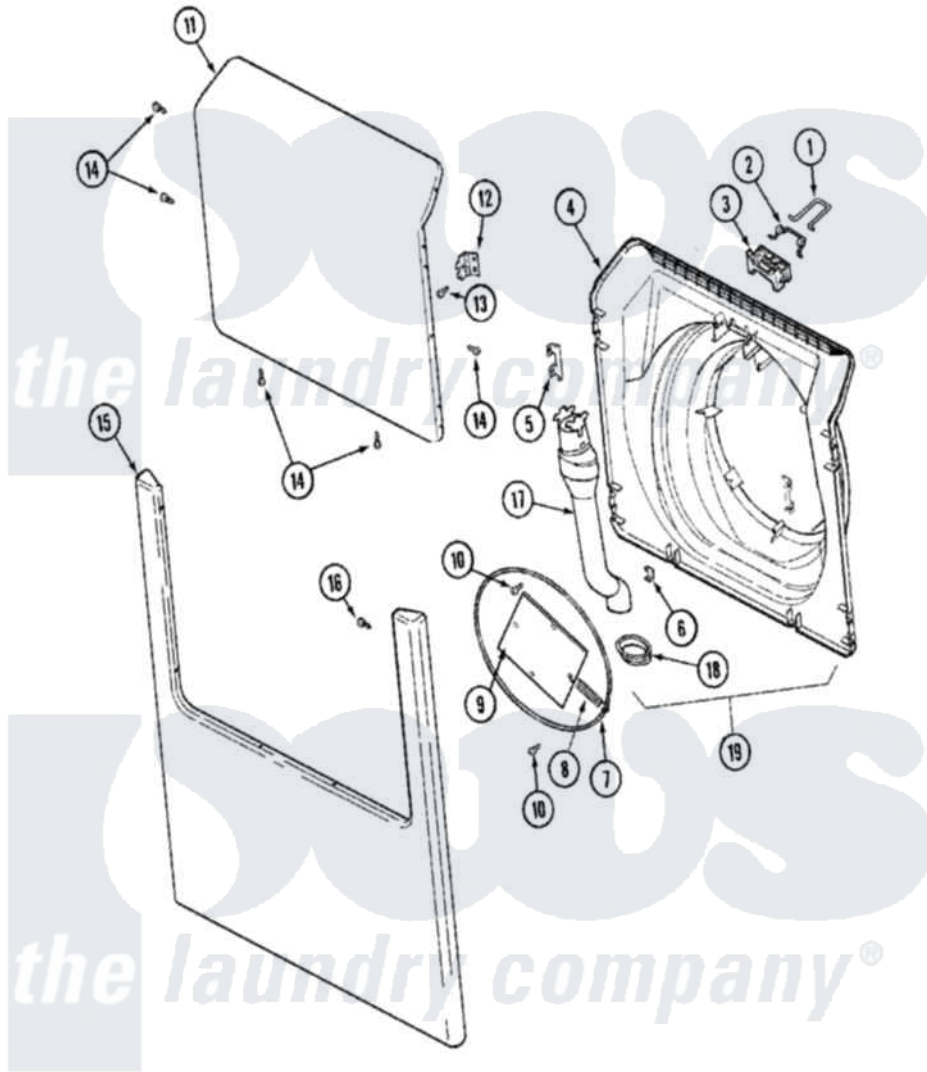

# Maytag MLG19PDAEW 09 - DOOR & FRONT PANEL (WASHER)

Maytag Residential Maytag MLG19PDAEW Dryer Parts Parts Diagram 09 - DOOR & FRONT PANEL (WASHER)  
 Click on the part number to view part

Item	Original Part Number	Replaced By	Status	Part Description
001	22002002	<a href="#">22003222</a>		Hoop, Lock
002	<a href="#">22002003</a>			Spring, Latch
003	<a href="#">22002168</a>			Support, Lock Hoop
004	22002539	<a href="#">22003083</a>		Liner, Door Assembly W/Vent
"	22003076	<a href="#">22003083</a>		Liner, Door Assembly W/Vent
"	<a href="#">22003800</a>			Inner Door/Vented
005	<a href="#">22002038</a>			Clip, Door
006	<a href="#">22002039</a>			Clip, Door
007	<a href="#">22002104</a>			Frame, Wire
"	W10124350		Not Available	NOT REQUIRED
008	<a href="#">22002356</a>			Spring, Plate
"	W10124350		Not Available	NOT REQUIRED PART OR SEE NOTE
009	<a href="#">22002094</a>			Frame, Wire
"	W10124350		Not Available	NOT REQUIRED PART OR SEE NOTE
010	<a href="#">22002007</a>			Screw, Wire Frame

"	W10124350	Not Available	NOT REQUIRED PART OR SEE NOTE
011	<a href="#">22001979</a>		Door, Outer
012	22002000	<a href="#">22002798</a>	Hinge, Door
"	NLA	Not Available	Hinge w/no offset
013	22002062	<a href="#">98006631</a>	Screw
014	<a href="#">22002063</a>		Screw No.8-18AB Wafer Head
015	22002241	<a href="#">22002836</a>	Panel, Front
016	<a href="#">22002243</a>		Screw, Front Panel And Hinge
"	<a href="#">22002244</a>		Clip, Grounding
017	22002990	<a href="#">22003850</a>	Vent Tube Assembly
018	<a href="#">22003075</a>		Grommet, Vent Tube
019	<a href="#">22003083</a>		Liner, Door Assembly W/Vent