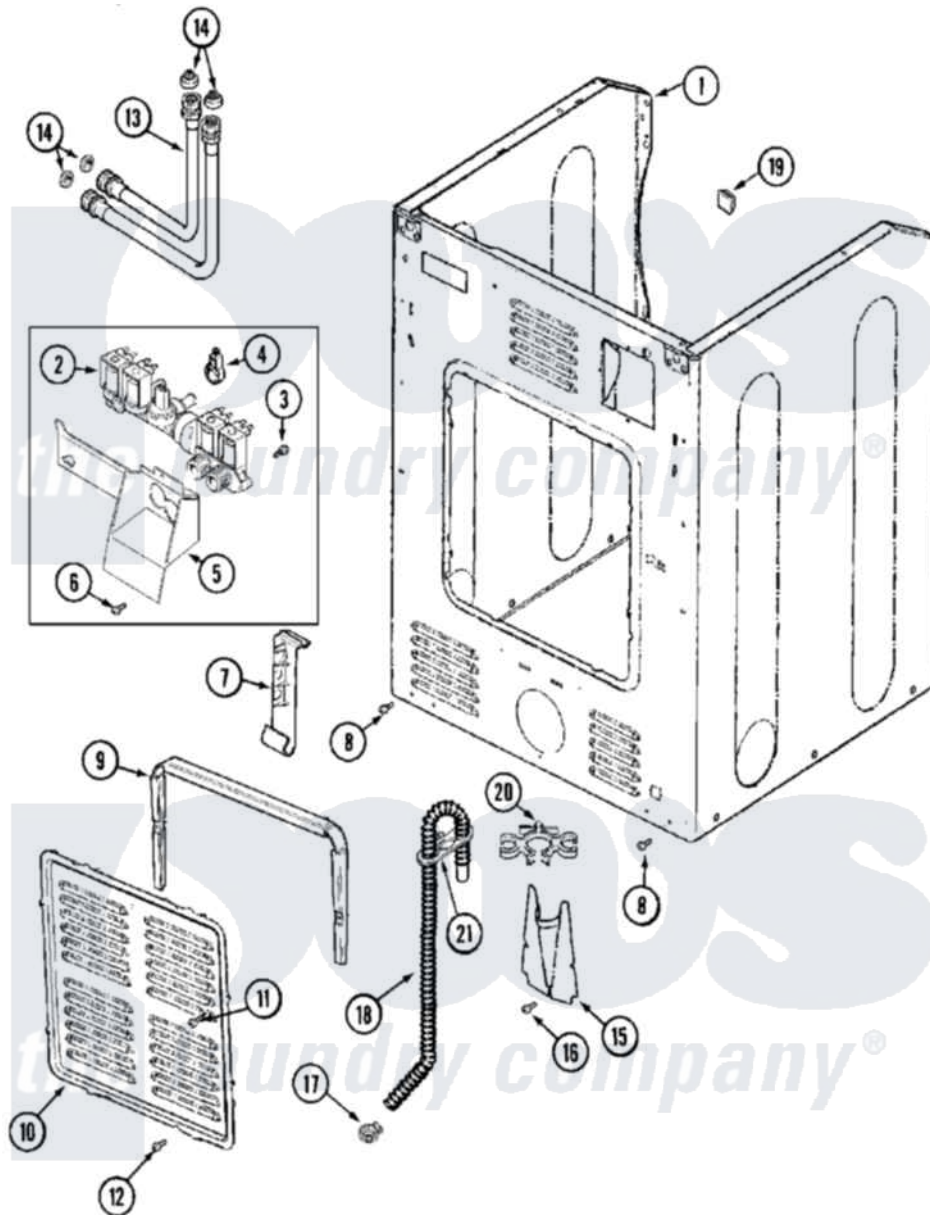

Maytag MLG19PDAEW 10 - CABINET-REAR (WASHER)

Maytag Residential Maytag MLG19PDAEW Dryer Parts Parts Diagram 10 - CABINET-REAR (WASHER)
 Click on the part number to view part

Item	Original Part Number	Replaced By	Status	Part Description
001	22001995			Screw Note: Screw, Tumbler Front And Shroud
"	22002548	22003639		Cabinet Assembly
"	22003367	22004095		Hinge, Plastic
"	NLA		Not Available	CABINET ASSY. (WHT)
002	22002903			Valve, Water
003	22002436			Screw, Water Valve Bracket
004	205161	489503		Clamp
005	33002212			Bracket, Water Valve
006	22001996	3370225		Screw
007	33002213			Rack, Hose
008	22001995			Screw Note: Screw, Tumbler Front And Shroud
009	22002022			Spacer, Access Panel
010	22002092			Panel, Access
011	22002295	67006908		Screw, Ice Rack
012	22001996	3370225		Screw

013	208100	76313	Hosefill
014	Y013783		Washer, Inlet Hose
015	22002093	22002704	Cover, Drain Hose
016	22001995		Screw Note: Screw, Tumbler Front And Shroud
017	22001984	285655	Clamp, Hose
018	12001659	12001807	Drain Hose Kit
"	22002891	12001807	Drain Hose Kit
"	22002893	8539404	Tie-Wire
019	NLA	Not Available	PLUG, HOLE
020	22002932		Clip, Drain Hose
021	22002892		Retainer, Drain Hose