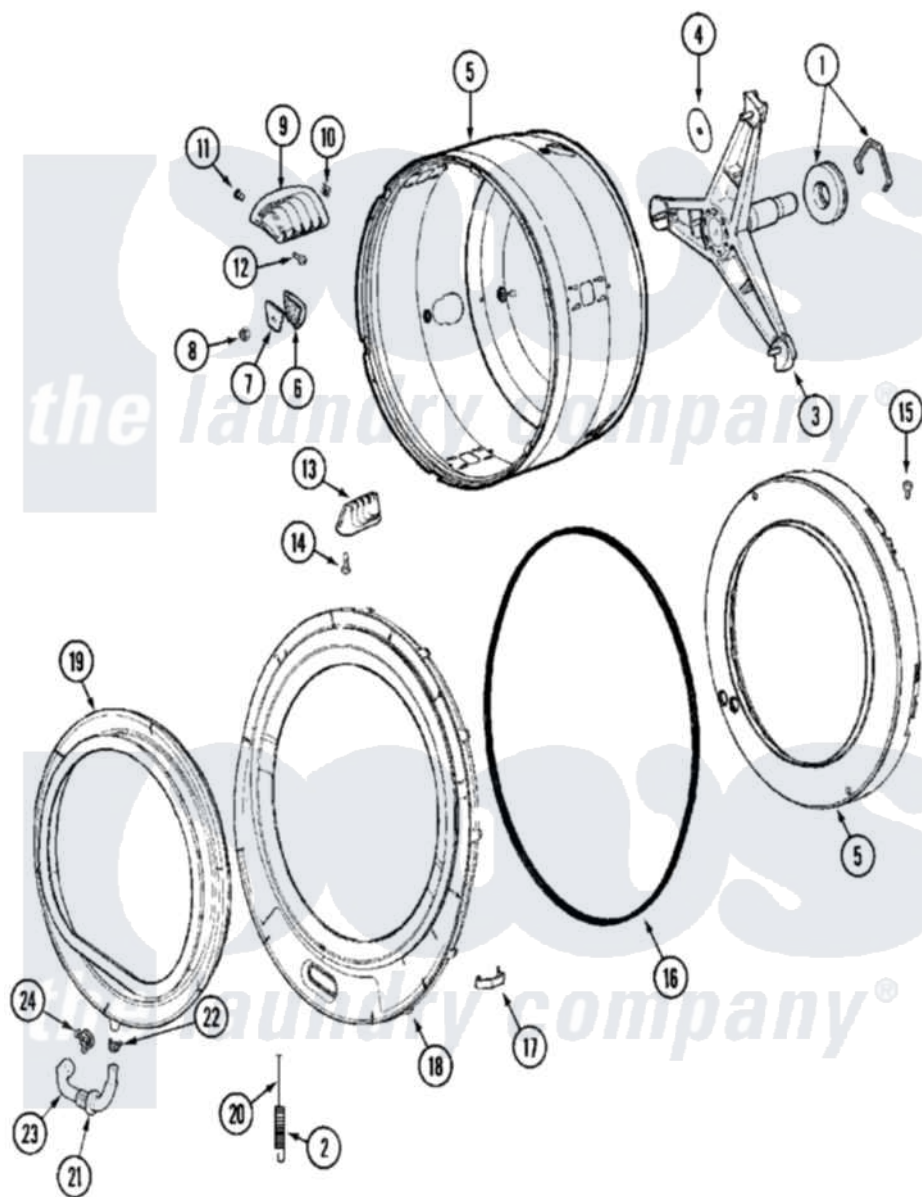

Maytag MLG19PDAEW 12 - SPINNER ASSEMBLY & OUTER TUB COVER(WASH)

Maytag Residential Maytag MLG19PDAEW Dryer Parts Parts Diagram 12 - SPINNER ASSEMBLY & OUTER TUB COVER(WASH)

[Click on the part number to view part](#)

Item	Original Part Number	Replaced By	Status	Part Description
001	12001478	12002022		Lip Seal Kit
002	22002099			Spring, Tub
003	22002123			Tube, Molykote
"	22002897	W10181639		Support
"	22003925	W10181639		Support
004	22002023			Washer, Plastic
005	22002115	6-2717080		Spinner As
006	22002021	22002482		Washer, Profile
007	22002020			Washer, Spinner Support
008	22002122	2207454		Nut, Hex
009	22001985			Baffle, Drip
010	22002009			Grommet, Baffle
011	22001999			Grommet, Baffle
012	22002325	22003556		Screw, Baffle
013	22001986			Baffle, Drip

014	22002059		Screw, Baffle
015	22002028	Not Available	PART NEVER USED IN PRODUCTION
"	NLA	Not Available	SCREW, BALANCE RING
016	22002077		Seal, Tub Cover
017	22002050		Clip, Tub To Cover
018	22002979	22003212	Cover, Tub --W
"	22003212		Cover, Tub --W
"	22003257	22003710	Sump Cap W/ Labyrinth Feature
"	22003263		Screw, Sump Cap
"	22004254		Cover, Tub W/Sealandcaps Aspks
"	33002217	22003212	Cover, Tub --W
019	12001772	12002533	Boot Kit
"	22001978	12002533	Boot Kit
020	22002327		Wire, Boot Clamp
021	22003074		Guard, Hose
022	Y22003072		CLAMP, HOSE DOUBLE WIRE
023	22003071	22004477	Drain Hose, Door Boot
024	22003073	596669	Clamp, Manifold