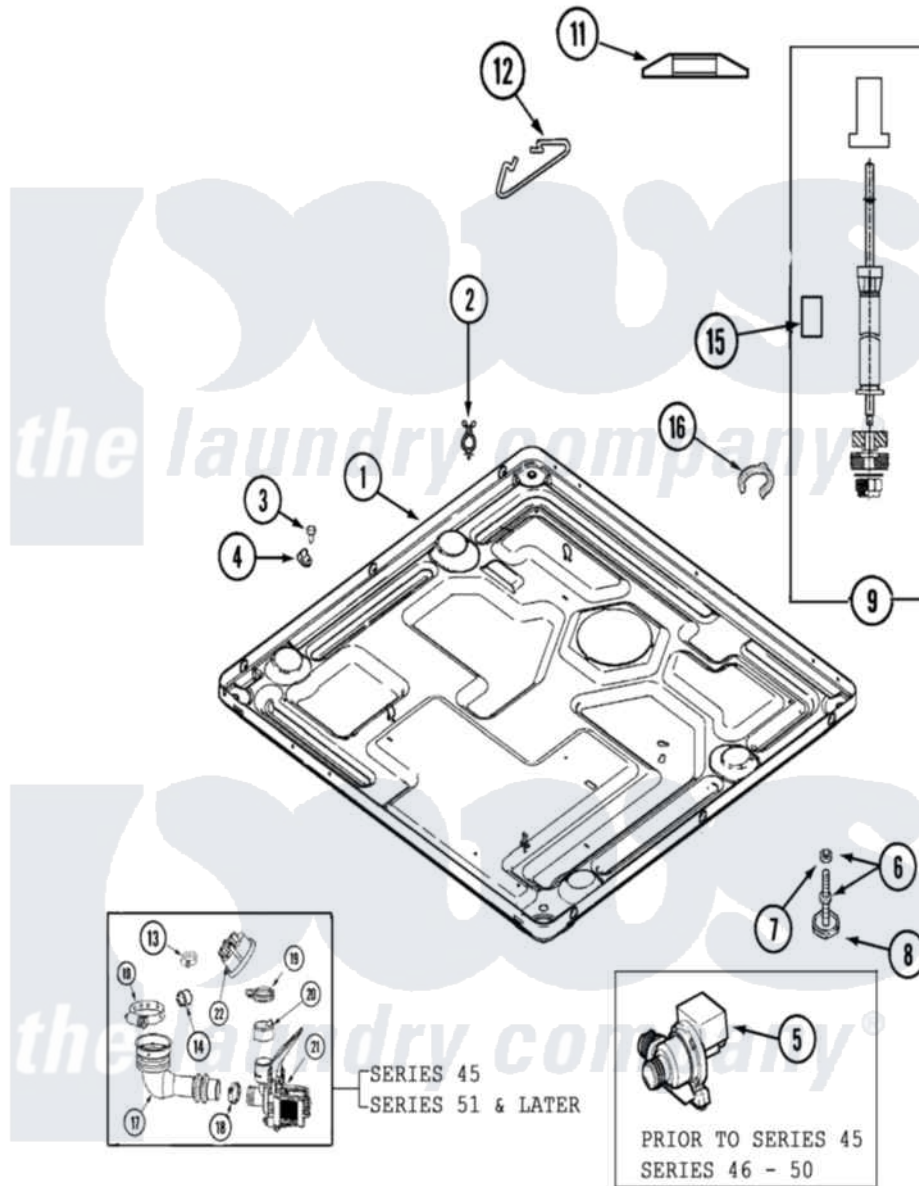

Maytag MLG19PDAEW 13 - BASE

Maytag Residential Maytag MLG19PDAEW Dryer Parts Parts Diagram 13 - BASE
 Click on the part number to view part

Item	Original Part Number	Replaced By	Status	Part Description
001	213007			Xfor Cabinet See Cabinet, Back
"	22002240	22003435		Base, Assembly
"	22003580			Base, Assembly
"	22003605			Base Weld Assembly
002	315471	22003298		Retainer, Wire
"	33001989			Retainer, Vault Switch
003	Y313561			Screw---NA
004	22002014			Clip, Harness To Support
005	22002809	22003635		Pump, High Torque
"	22003709			Pump, Drain
006	22001915	22003544		Adjustable Leg W/Foot And Nut
007	Y052740	62739		Nut, Lock
008	210684			Foot, Adjustable Leg
009	22001988			Strut Assembly-Rear
010	22002053	696392		Hose Clamp

011	33002222		Deflector, Water
013	22003295	285655	Clamp, Hose
014	22003261		Plug, Outer Tub
015	33002224		Sleeving, Braided
016	22002853	285655	Clamp, Hose
017	22003262		Hose, Tub To Pump Outlet
018	22001984	285655	Clamp, Hose
019	22002853	285655	Clamp, Hose
020	22003268		Cap, Rubber
021	22003709		Pump, Drain
"	NLA	Not Available	BAG, PLASTIC W/DRAWSTRING
022	22003728		Switch, Pressure Items 22-30 Listed As Series