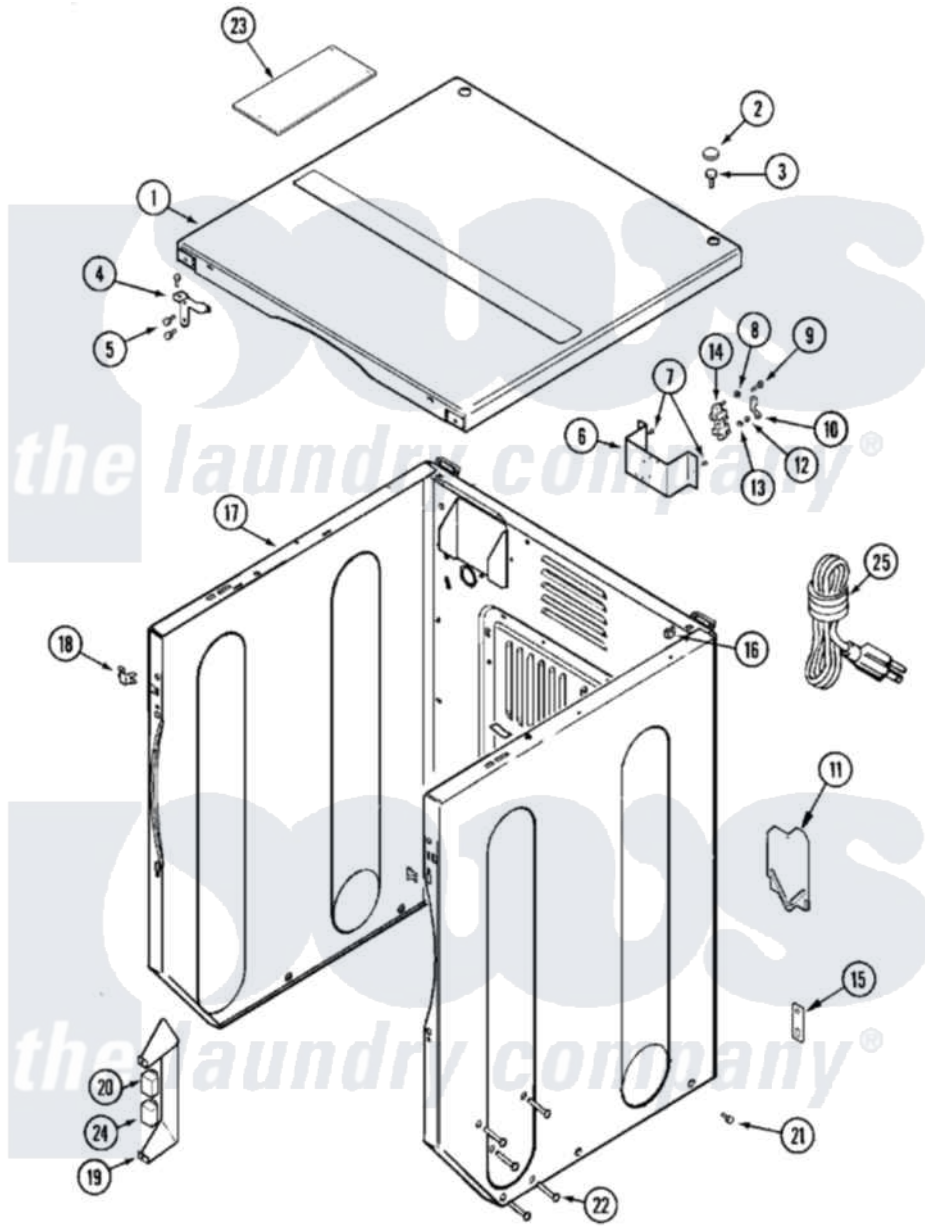

# Maytag MLG19PDAEW 14 - CABINET-FRONT (DRYER)

Maytag Residential Maytag MLG19PDAEW Dryer Parts Parts Diagram 14 - CABINET-FRONT (DRYER)  
 Click on the part number to view part

Item	Original Part Number	Replaced By	Status	Part Description
001	33001995	<a href="#">33002124</a>		Cover, Top
002	<a href="#">33001997</a>			Plug, Hole
003	22001883	<a href="#">214354</a>		Screw, Top Cover To Cabnt.
004	<a href="#">33001998</a>			Bracket, Top Cover
"	<a href="#">33001999</a>			Bracket, Top Cover
005	<a href="#">22001995</a>			Screw Note: Screw, Tumbler Front And Shroud
006	NLA		Not Available	BRACKET, TERMINAL BLOCK---NA
007	<a href="#">22001995</a>			Screw Note: Screw, Tumbler Front And Shroud
008	<a href="#">Y311270</a>			Washer, Terminal Block
009	Y312209	<a href="#">W10001200</a>		Screw
010	<a href="#">Y312184</a>			Strap, Grounding
011	<a href="#">33001795</a>			Cover, Terminal Block
012	311484	<a href="#">112432</a>		Nut
013	<a href="#">311093</a>			Washer, Terminal Connection

014	<a href="#">33001244</a>		Block, Terminal
015	<a href="#">33002060</a>		Bracket, Security
016	<a href="#">22001502</a>		Fastener, U-NUT
017	<a href="#">22003646</a>		Cabinet Assembly-Upr
"	<a href="#">33002811</a>		Cabinet Upper As Pack--NA
"	NLA	Not Available	CABINET (WHT)
018	<a href="#">33001980</a>		Fastener, Access Panel
019	<a href="#">314627</a>		Bracket, Relays
"	Y251119	<a href="#">3177991</a>	Screw
020	<a href="#">306398</a>		Relay, Heater
"	Y251119	<a href="#">3177991</a>	Screw
021	<a href="#">213007</a>		Xfor Cabinet See Cabinet, Back
022	<a href="#">33001991</a>		Bolt, Carriage
023	<a href="#">22001995</a>		Screw Note: Screw, Tumbler Front And Shroud
"	<a href="#">Y314174</a>		Terminal Cover - Canada
024	206824	<a href="#">W10133335</a>	Relay, Motor
025	<a href="#">216183</a>		Grommet, Cord Export
"	22002532	<a href="#">216183</a>	Grommet, Cord Export
"	33002511	Not Available	CORD, POWER
"	33002514	Not Available	CORD, POWER
"	33002515	Not Available	CORD, POWER