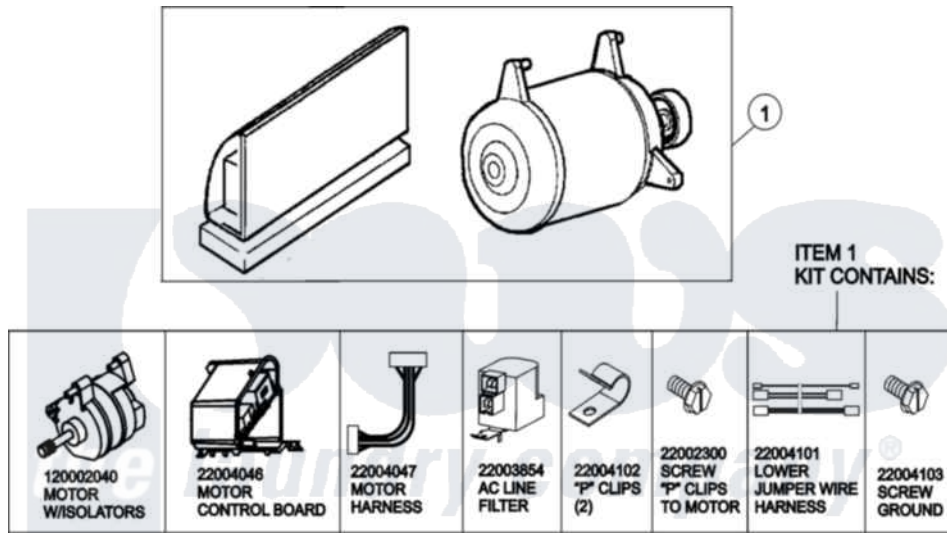

Maytag MLG19PDAEW 16 - MOTOR & MOTOR CONTROL

(SEE TEXT FOR ITEMS 2, 3, 4 AND 8)

Maytag Residential Maytag MLG19PDAEW Dryer Parts Parts Diagram 16 - MOTOR & MOTOR CONTROL
 Click on the part number to view part

Item	Original Part Number	Replaced By	Status	Part Description
001	12002039			Neptune Motor Conversion Kit
002	22004046			Control Assembly, Motor
003	22003856			Motor, Variable Speed
004	22004047	22004212		Motor Harness
005	33002190			SCrew, C BraCe, BraCket, Cabinet
006	22004102			P Clips
007	22002300	9740848		Screw, Mixing Valve Mounting
008	22003854	22003858		EMI Suppression Filter, 16a
009	22004101			Repair Jumper Harness
010	22003329			Isolator, Motor
011	22003686			Bolt, Motor
012	22002320			Washer, Belt Tension Bolt
013	22004103			Screw