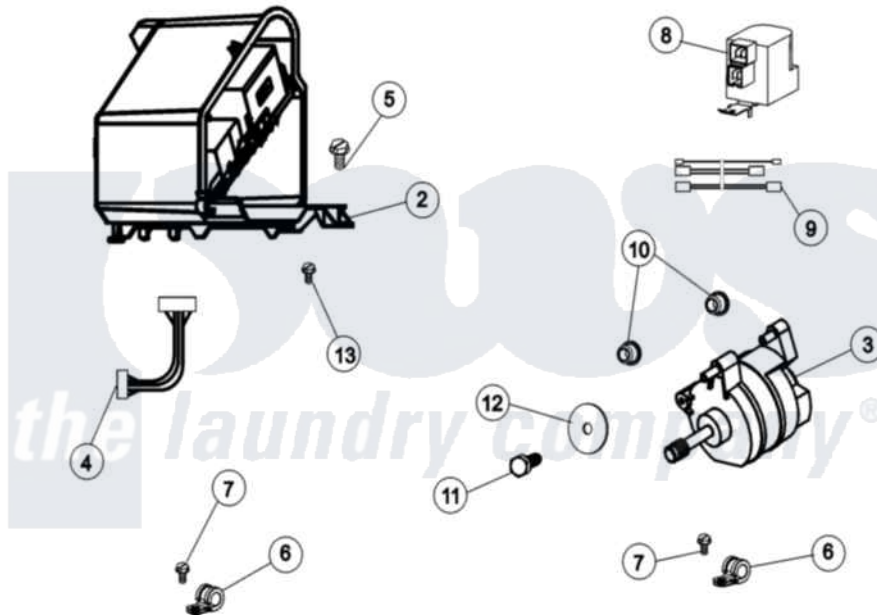

Maytag MLG19PDAEW 16 - MOTOR & MOTOR CONTROL

(SEE TEXT FOR ITEMS 2, 3, 4 AND 8)

Maytag Residential Maytag MLG19PDAEW Dryer Parts Parts Diagram 16 - MOTOR & MOTOR CONTROL
 Click on the part number to view part

Item	Original Part Number	Replaced By	Status	Part Description
001	12002039			Neptune Motor Conversion Kit
002	22004046			Control Assembly, Motor
003	22003856			Motor, Variable Speed
004	22004047	22004212		Motor Harness
005	33002190			SCrew, C BraCe, BraCket, Cabinet
006	22004102			P Clips
007	22002300	9740848		Screw, Mixing Valve Mounting
008	22003854	22003858		EMI Suppression Filter, 16a
009	22004101			Repair Jumper Harness
010	22003329			Isolator, Motor
011	22003686			Bolt, Motor
012	22002320			Washer, Belt Tension Bolt
013	22004103			Screw