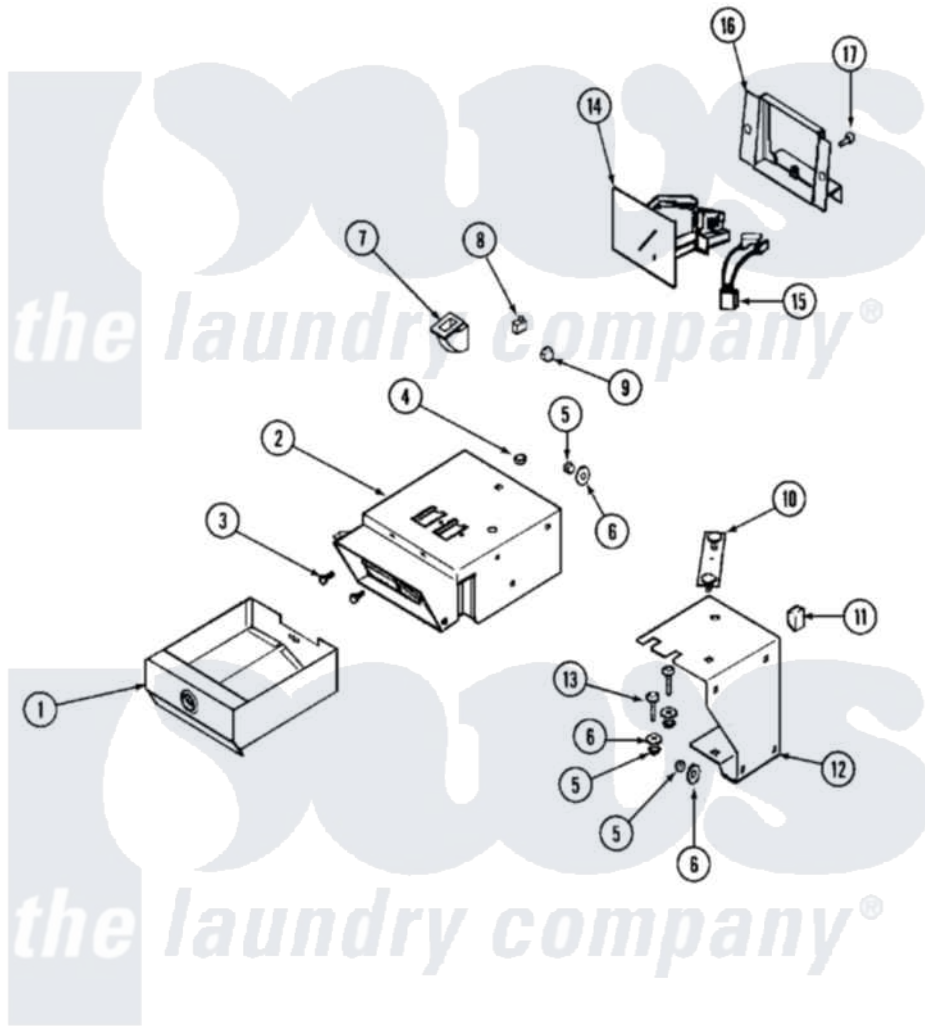

Maytag MLG19PDAGW 02 - CONTROL CENTER (DRYER)

Maytag Residential Maytag MLG19PDAGW Dryer Parts Parts Diagram 02 - CONTROL CENTER (DRYER)
 Click on the part number to view part

Item	Original Part Number	Replaced By	Status	Part Description
001	Y33001983			Box, Coin
002	Y33001986			Vault, Coin
003	33002683	694091		Trim, Side Right Hand
004	Y052740	62739		Nut, Lock
005	Y052734			Nut, Carrage Bolts And Bracket
006	312535			Washer, Vault Mounting Brk.
"	NLA		Not Available	WASHER, VAULT MOUNTING BRK.
007	314635			Chute, Coin
008	22002536			Switch, Sensor
"	33001989			Retainer, Vault Switch
009	NLA		Not Available	NUT, CAGE
010	22001810		Not Available	STRAP, MOUNTING
011	33001989			Retainer, Vault Switch
012	33001990			Bracket, Mounting Vault
013	33001991			Bolt, Carriage

014	216200		Face Plate Return Button
"	22001873	22004112	Coin Drop Greenwald Us.25
"	33002510		Plate, Cover
015	22001965		Optic Switch Assembly
"	314665		Screw, Switch Assembly
016	33001992		Bracket, Coin Drop Mount.
017	212707	3196385	Screw
"	910181		Lockwasher, Terminal Block