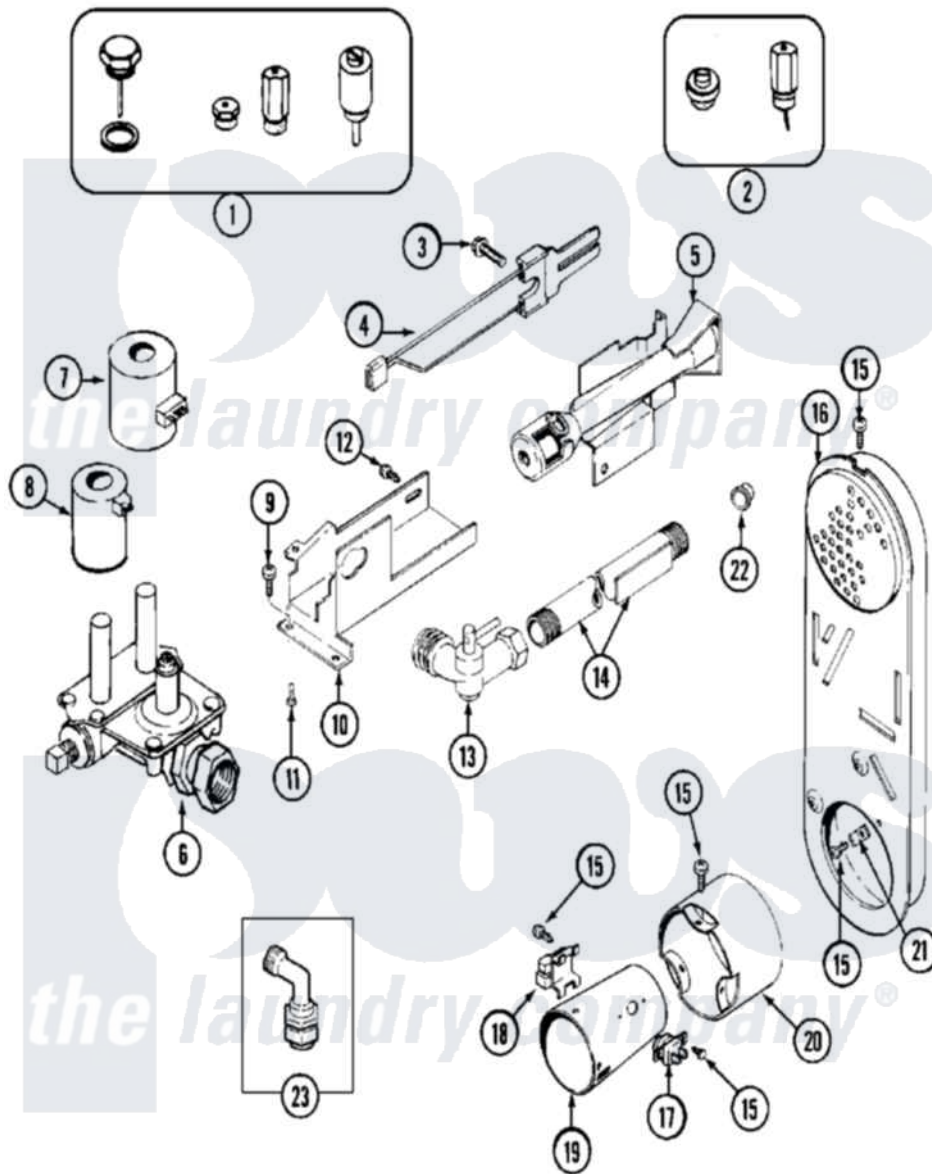

# Maytag MLG19PDAGW 05 - GAS VALVE (DRYER)

Maytag Residential Maytag MLG19PDAGW Dryer Parts Parts Diagram 05 - GAS VALVE (DRYER)  
 Click on the part number to view part

Item	Original Part Number	Replaced By	Status	Part Description
001	Y306195	<a href="#">MAL9000AXX</a>		LP Gas Con
002	306204	<a href="#">33002924</a>		Gas Conv K
003	<a href="#">304971</a>			Screw Note: Screw, Igniter
004	304970	<a href="#">4391996</a>		Ignitor
005	33001247	<a href="#">33002793</a>		Burner Assembly
006	<a href="#">307927</a>			Valve, Gas
"	33002056		Not Available	PLUG, HOLE (UPR)
007	<a href="#">306106</a>			Coil, Holding And Booster--W
008	306105	<a href="#">694540</a>		Coil, 60 Hz
009	<a href="#">Y313561</a>			Screw----NA
010	NLA		Not Available	BRACKET, GAS VALVE----NA
011	314082	<a href="#">90767</a>		Screw, 8A X 3/8 HeX Washer Head Tapping
012	<a href="#">22001995</a>			Screw Note: Screw, Tumbler Front And Shroud
013	<a href="#">306086</a>			Angle Shut Off For Gas Valve Pipe And Bracket Assembly

014	<a href="#">33001735</a>		Series 18 Not Needed Use Vavle
015	211294	<a href="#">90767</a>	Screw, 8A X 3/8 HeX Washer Head Tapping
016	33001810	Not Available	DUCT ASSY., INLET (GAS) NOTE: INLET DUCT ASSEMBLY
017	<a href="#">305169</a>		Thermostat, Hi-Limit Gas
018	Y303377	<a href="#">338906</a>	Radiant, Sensor
019	<a href="#">33001946</a>		Cone Assembly, Combustion
020	NLA	Not Available	EXTENSION F/COMBUSTION CONE
021	<a href="#">Y312890</a>		Retainer, Heater Chamber
022	<a href="#">33001693</a>		Cap, Gas Pipe
023	<a href="#">33002236</a>		Angle Connector Assembly