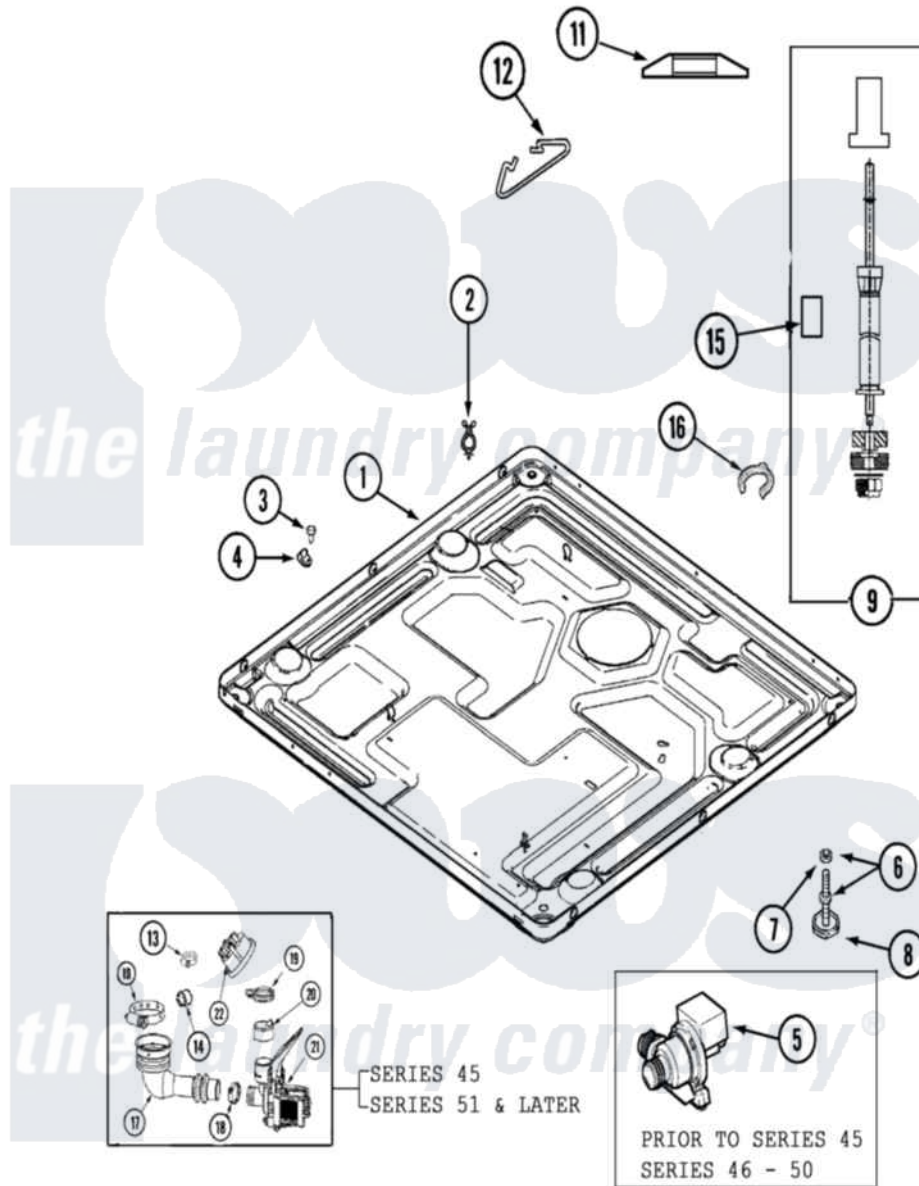

Maytag MLG19PDAGW 13 - BASE

Maytag [Residential Maytag MLG19PDAGW Dryer Parts](#) Parts Diagram 13 - BASE
 Click on the part number to view part

Item	Original Part Number	Replaced By	Status	Part Description
001	213007			Xfor Cabinet See Cabinet, Back
"	22002240	22003435		Base, Assembly
"	22003580			Base, Assembly
"	22003605			Base Weld Assembly
002	315471	22003298		Retainer, Wire
"	33001989			Retainer, Vault Switch
003	Y313561			Screw---NA
004	22002014			Clip, Harness To Support
005	22002809	22003635		Pump, High Torque
"	22003709			Pump, Drain
006	22001915	22003544		Adjustable Leg W/Foot And Nut
007	Y052740	62739		Nut, Lock
008	210684			Foot, Adjustable Leg
009	22001988			Strut Assembly-Rear
010	22002053	696392		Hose Clamp

011	33002222		Deflector, Water
013	22003295	285655	Clamp, Hose
014	22003261		Plug, Outer Tub
015	33002224		Sleeving, Braided
016	22002853	285655	Clamp, Hose
017	22003262		Hose, Tub To Pump Outlet
018	22001984	285655	Clamp, Hose
019	22002853	285655	Clamp, Hose
020	22003268		Cap, Rubber
021	22003709		Pump, Drain
"	NLA	Not Available	BAG, PLASTIC W/DRAWSTRING
022	22003728		Switch, Pressure Items 22-30 Listed As Series