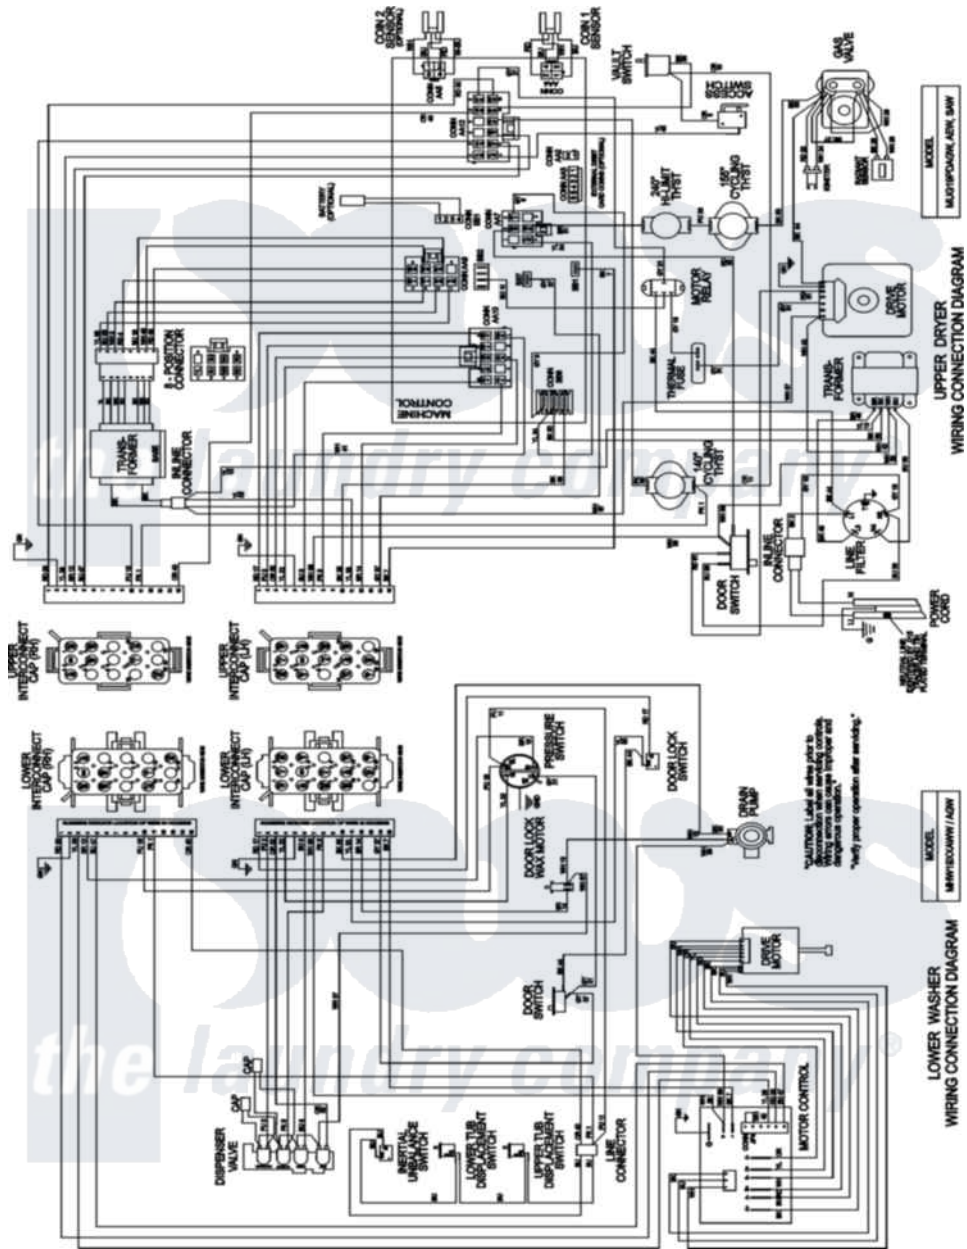

# Maytag MLG19PDAGW 15 - WIRING INFORMATION

Maytag Residential Maytag MLG19PDAGW Dryer Parts Parts Diagram 15 - WIRING INFORMATION  
 Click on the part number to view part

| Item | Original Part Number | Replaced By | Status        | Part Description   |
|------|----------------------|-------------|---------------|--------------------|
| 001  | NLA                  |             | Not Available | WIRING INFORMATION |