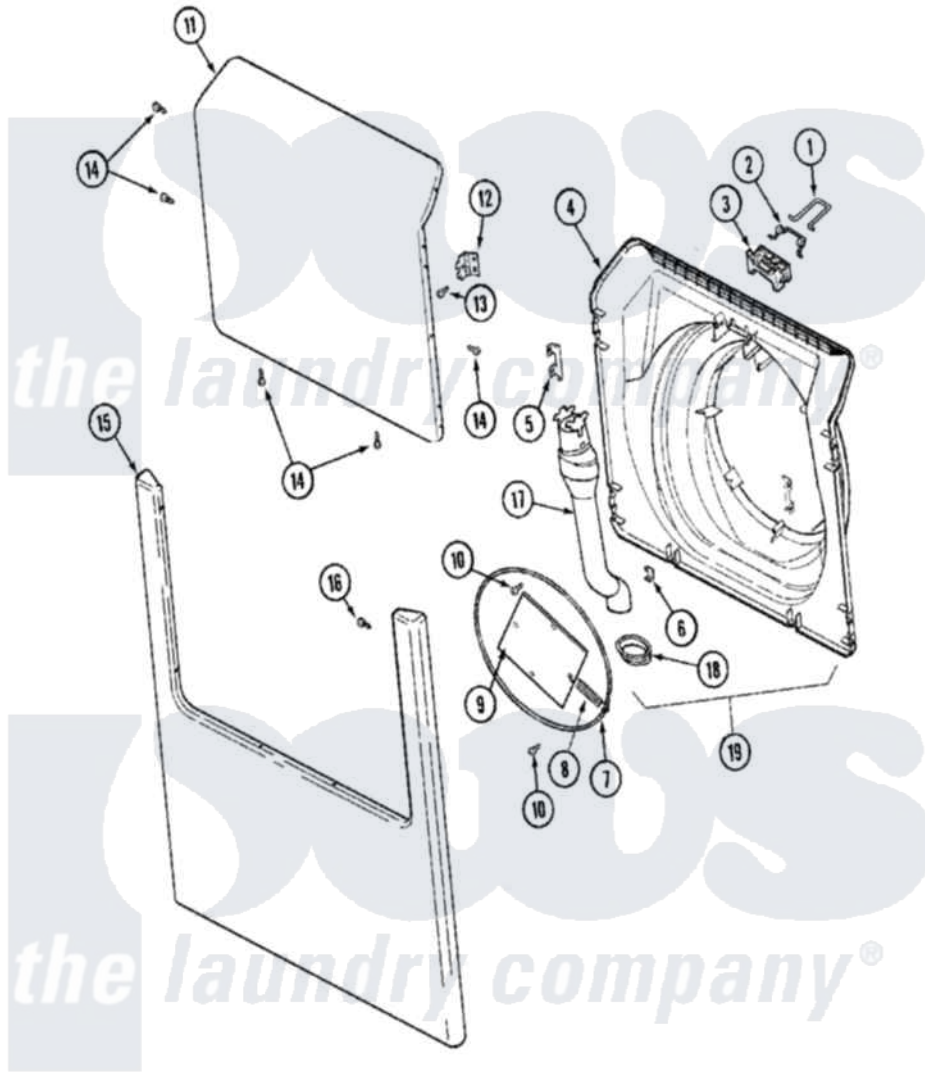

Maytag MLG19PDAWW 01 - DOOR & FRONT PANEL (WASHER)

Maytag Residential Maytag MLG19PDAWW Dryer Parts Parts Diagram 01 - DOOR & FRONT PANEL (WASHER)
 Click on the part number to view part

Item	Original Part Number	Replaced By	Status	Part Description
001	22002002	22003222		Hoop, Lock
002	22002003			Spring, Latch
003	22002168			Support, Lock Hoop
004	22002539	22003083		Liner, Door Assembly W/Vent
"	22003076	22003083		Liner, Door Assembly W/Vent
"	22003800			Inner Door/Vented
005	22002038			Clip, Door
006	22002039			Clip, Door
007	22002104			Frame, Wire
"	W10124350		Not Available	NOT REQUIRED PART OR SEE NOTE
008	22002356			Spring, Plate
"	W10124350		Not Available	NOT REQUIRED PART OR SEE NOTE
009	22002094			Frame, Wire
"	W10124350		Not Available	NOT REQUIRED PART OR SEE NOTE

010	22002007		Screw, Wire Frame
"	W10124350	Not Available	NOT REQUIRED PART OR SEE NOTE
011	22001979		Door, Outer
012	NLA	Not Available	Hinge w/no offset
013	22002062	98006631	Screw
014	22002063		Screw No.8-18AB Wafer Head
015	22002241	22002836	Panel, Front
016	22002243		Screw, Front Panel And Hinge
"	22002244		Clip, Grounding
017	22002990	22003850	Vent Tube Assembly
018	22003075		Grommet, Vent Tube
019	22003083		Liner, Door Assembly W/Vent