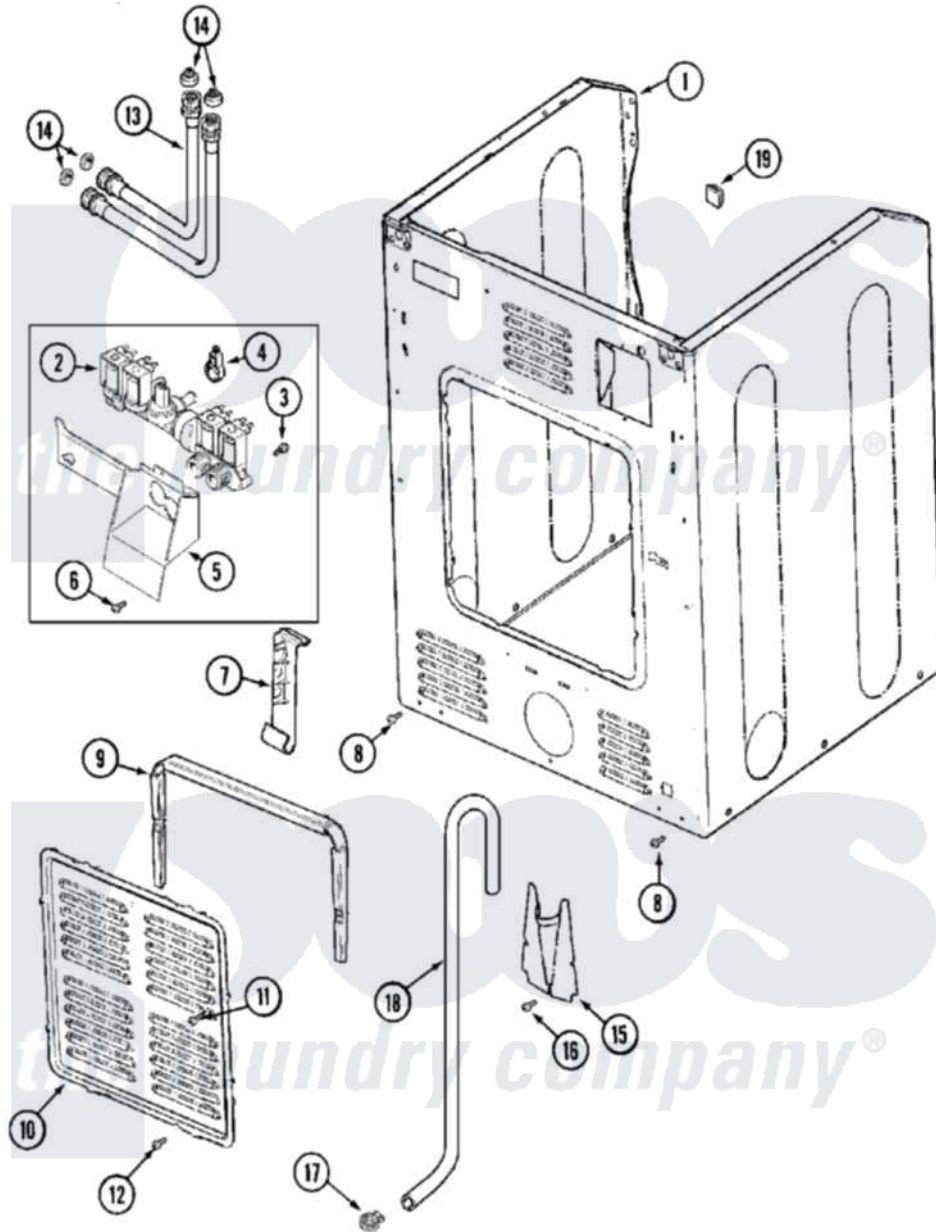

# Maytag MLG19PDAWW 02 - CABINET-REAR (WASHER)

Maytag [Residential Maytag MLG19PDAWW Dryer Parts](#) Parts Diagram 02 - CABINET-REAR (WASHER)  
 Click on the part number to view part

Item	Original Part Number	Replaced By	Status	Part Description
001	<a href="#">213007</a>			Xfor Cabinet See Cabinet, Back
"	22002548	<a href="#">22003639</a>		Cabinet Assembly
"	NLA		Not Available	CABINET ASSY. (WHT)
002	<a href="#">33002211</a>			Valve, Water
003	<a href="#">22002436</a>			Screw, Water Valve Bracket
004	205161	<a href="#">489503</a>		Clamp
005	<a href="#">33002212</a>			Bracket, Water Valve
006	22001996	<a href="#">3370225</a>		Screw
007	<a href="#">33002213</a>			Rack, Hose
008	<a href="#">22001995</a>			Screw Note: Screw, Tumbler Front And Shroud
009	<a href="#">22002022</a>			Spacer, Access Panel
010	<a href="#">22002092</a>			Panel, Access
011	22002295	<a href="#">67006908</a>		Screw, Ice Rack
012	22001996	<a href="#">3370225</a>		Screw
013	33002214	<a href="#">202860</a>		Inlet Hose Assembly

014	<a href="#">Y013783</a>		Washer, Inlet Hose
015	22002093	<a href="#">22002704</a>	Cover, Drain Hose
016	<a href="#">22001995</a>		Screw Note: Screw, Tumbler Front And Shroud
017	22001984	<a href="#">285655</a>	Clamp, Hose
018	12001659	<a href="#">12001807</a>	Drain Hose Kit
"	22002891	<a href="#">12001807</a>	Drain Hose Kit
"	<a href="#">22002892</a>		Retainer, Drain Hose
"	22002893	<a href="#">8539404</a>	Tie-Wire
019	NLA	Not Available	PLUG, HOLE