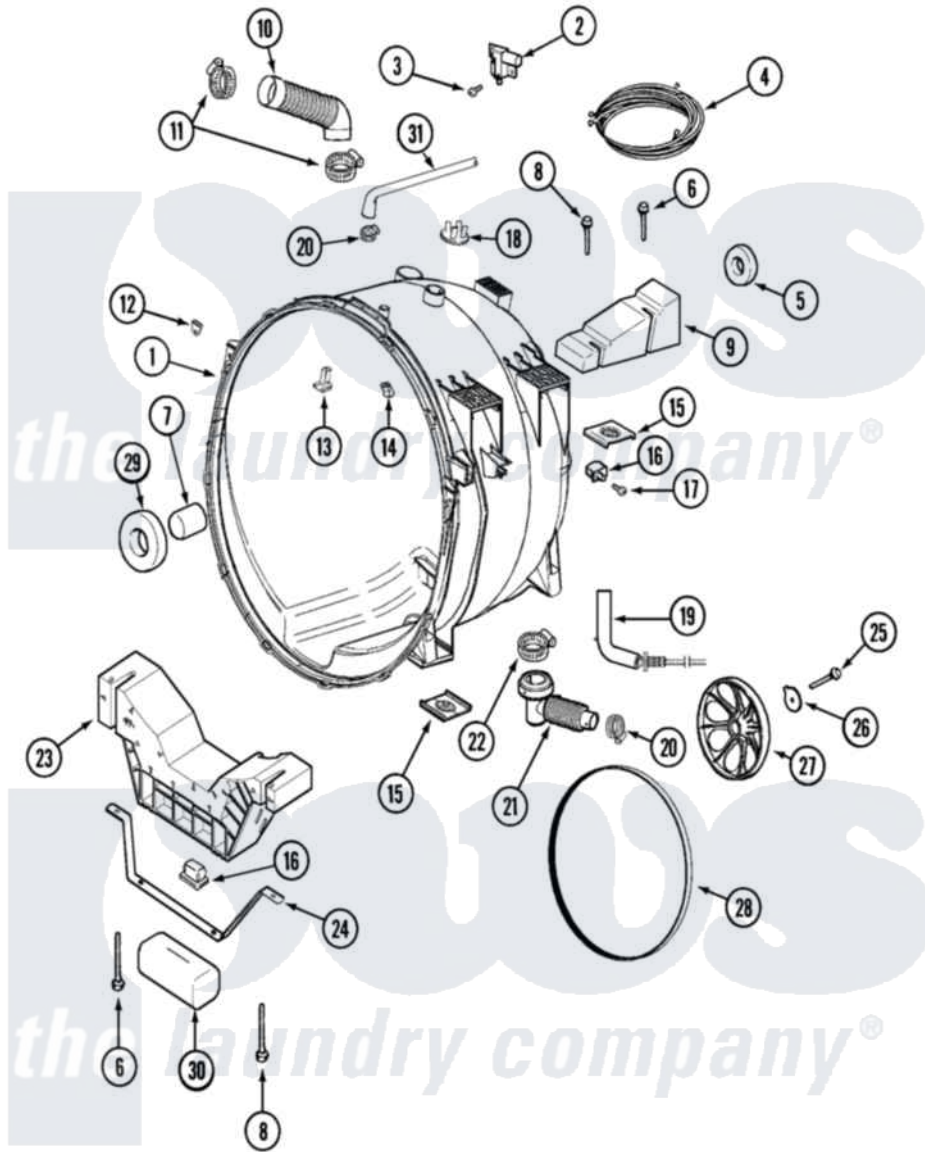

Maytag MLG19PDAWW 03 - OUTER TUB (WASHER)

Maytag [Residential Maytag MLG19PDAWW Dryer Parts](#) Parts Diagram 03 - OUTER TUB (WASHER)

[Click on the part number to view part](#)

Item	Original Part Number	Replaced By	Status	Part Description
001	22002006			Clip, Unbalance Switch Harness
"	22002154	22004465		Outer Tub Assembly, As Pack
"	22003257	22003710		Sump Cap W/ Labyrinth Feature
"	22003263			Screw, Sump Cap
002	22002045	22003302		Switch, Internal Unbalance
"	22003302			Switch, Internal Unbalance
003	22002300	9740848		Screw, Mixing Valve Mounting
004	22004047	22004212		Motor Harness
"	33002216	12001798		Kit-Harnes
005	22003441			Bearing, Rear
"	Y200720	22003441		Bearing, Rear
006	22003615			Bolt, Double Sems 5-3/8
007	22002935			Spacer, Bearing
008	22003616			Bolt, Double Sems 3-3/8
009	22002102			Weight, Counter Balance

010	22002083		Hose, Injector
011	22002052	616099	Clamp
012	22002103		Clip, U
013	22002004	22004310	Water Deflector
014	22002006		Clip, Unbalance Switch Harness
"	22002061	910187	Screw
015	22002065		Nut, Counter Balance
016	22002044		Switch, Tub Displacement
"	22002044		Switch, Tub Displacement
017	22002061	910187	Screw
018	202515	596669	Clamp, Manifold
019	22002483		Hose, Air Dome
020	22001984	285655	Clamp, Hose
021	22002081	22003262	Hose, Tub To Pump Outlet
022	22002053	696392	Hose Clamp
023	22002006		Clip, Unbalance Switch Harness
"	22002302	Not Available	WEIGHT ASSEMBLY (FRT)
024	22002008		Strap
025	22002057	22003937	Screw, Retaining Bolt
026	22002055	22003936	Washer
"	22003936		Washer
027	22001998	22002315	Pulley, Spinner
028	12001435	12001788	Kit, Belt And Isolator-W
029	22002934		Bearing, Front
030	22002011	Not Available	CUSHION