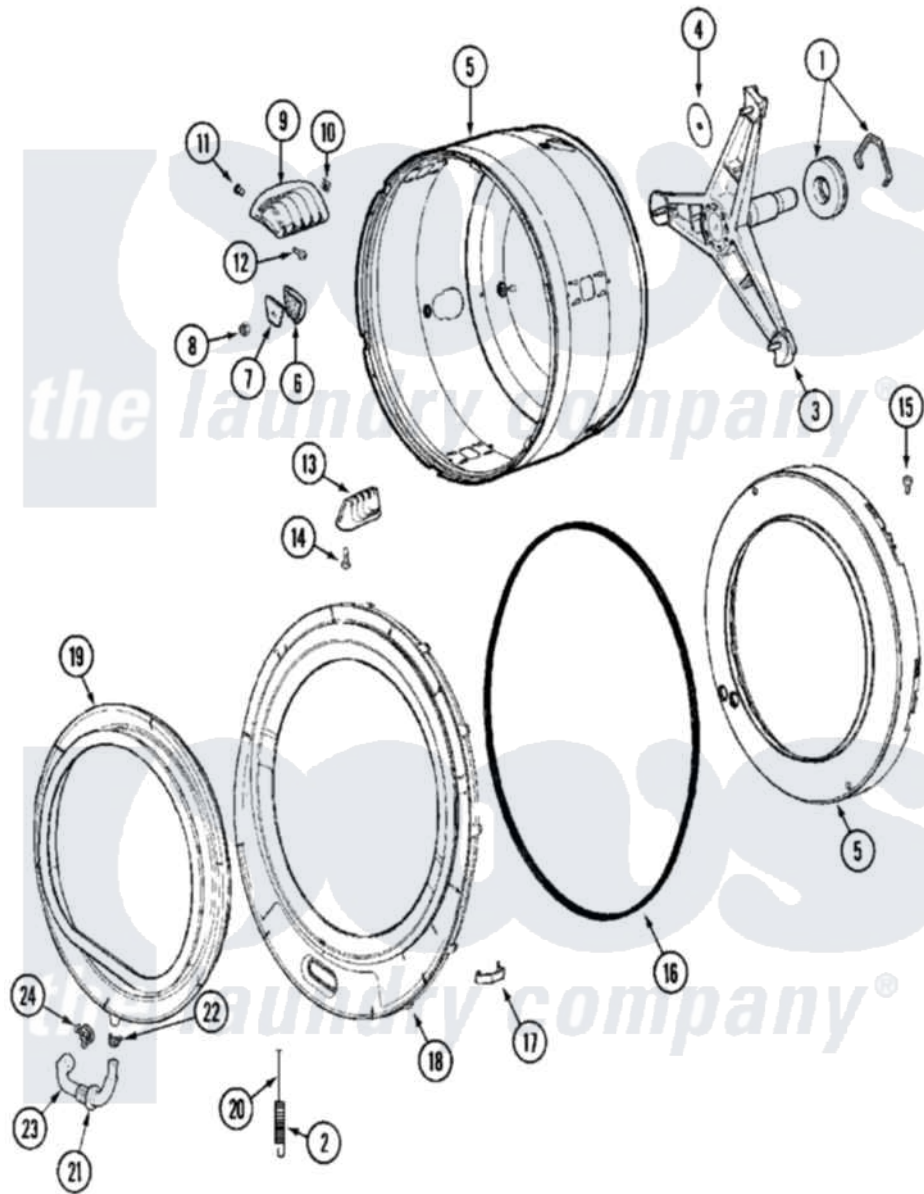

Maytag MLG19PDAWW 04 - SPINNER ASSEMBLY & OUTER TUB COVER(WASH)

Maytag Residential Maytag MLG19PDAWW Dryer Parts Parts Diagram 04 - SPINNER ASSEMBLY & OUTER TUB COVER(WASH)

Click on the part number to view part

Item	Original Part Number	Replaced By	Status	Part Description
001	12001478	12002022		Lip Seal Kit
002	22002099			Spring, Tub
003	22001994	W10181639		Support
"	22002123			Tube, Molykote
"	22003925	W10181639		Support
004	22002023			Washer, Plastic
005	22002115	6-2717080		Spinner As
006	22002021	22002482		Washer, Profile
007	22002020			Washer, Spinner Support
008	22002122	2207454		Nut, Hex
009	22001985			Baffle, Drip
010	22002009			Grommet, Baffle
011	22001999			Grommet, Baffle
012	22002325	22003556		Screw, Baffle
013	22001986			Baffle, Drip

014	22002059		Screw, Baffle
015	22002028	Not Available	PART NEVER USED IN PRODUCTION
"	NLA	Not Available	SCREW, BALANCE RING
016	22002077		Seal, Tub Cover
017	22002050		Clip, Tub To Cover
018	22003212		Cover, Tub --W
"	22004254		Cover, Tub W/Sealandcaps AspK
019	12001772	12002533	Boot Kit
"	22001978	12002533	Boot Kit
020	22002327		Wire, Boot Clamp
021	22003074		Guard, Hose
022	Y22003072		CLAMP, HOSE DOUBLE WIRE
023	22003071	22004477	Drain Hose, Door Boot
024	22003073	596669	Clamp, Manifold