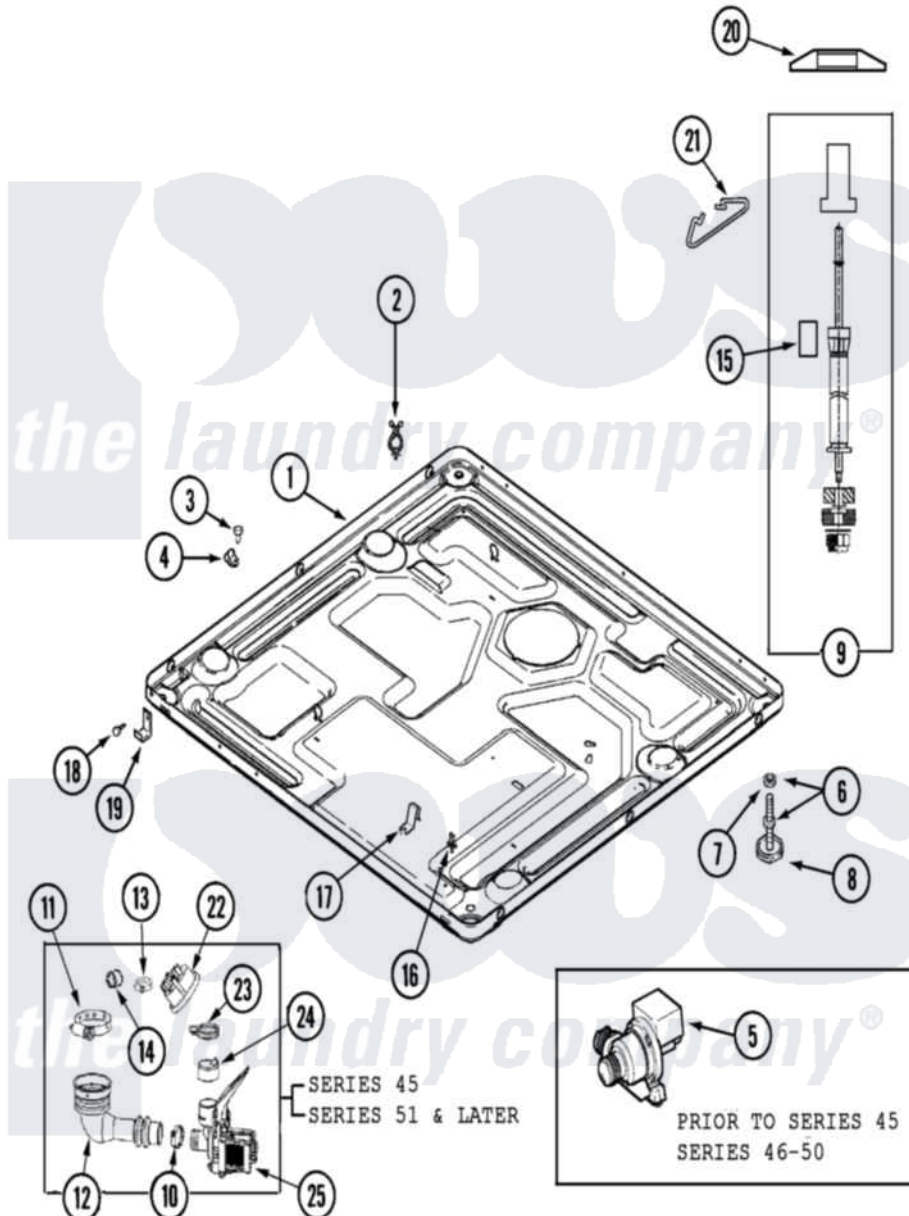

Maytag MLG19PDAWW 05 - BASE (WASHER)

Maytag [Residential Maytag MLG19PDAWW Dryer Parts](#) Parts Diagram 05 - BASE (WASHER)
Click on the part number to view part

Item	Original Part Number	Replaced By	Status	Part Description
001	22002240	22003435		Base, Assembly
"	22003580			Base, Assembly
002	315471	22003298		Retainer, Wire
"	33001989			Retainer, Vault Switch
003	Y313561			Screw---NA
004	22002014			Clip, Harness To Support
005	22002939	22003059		Pump, Drain
006	22001915	22003544		Adjustable Leg W/Foot And Nut
007	Y052740	62739		Nut, Lock
008	210684			Foot, Adjustable Leg
009	22001988			Strut Assembly-Rear
011	22002053	696392		Hose Clamp
012	22001984	285655		Clamp, Hose
"	22003262			Hose, Tub To Pump Outlet
013	22003295	285655		Clamp, Hose
014	22003261			Plug, Outer Tub

015	33002224		Sleeving, Braided
016	Y313262	W10116752	Retainer-
017	22002244		Clip, Grounding
018	33002190		SCrew, C BraCe, BraCket, Cabinet
019	22002239		Clip, Front Panel
020	33002222		Deflector, Water
021	33002223		Restrainer, Tube
022	22003728		Switch, Pressure Items 22-30 Listed As Series
"	NLA	Not Available	BAG, PLASTIC W/DRAWSTRING
023	22002853	285655	Clamp, Hose
024	22003268		Cap, Rubber
025	22003244	25001052	Pump Assembly