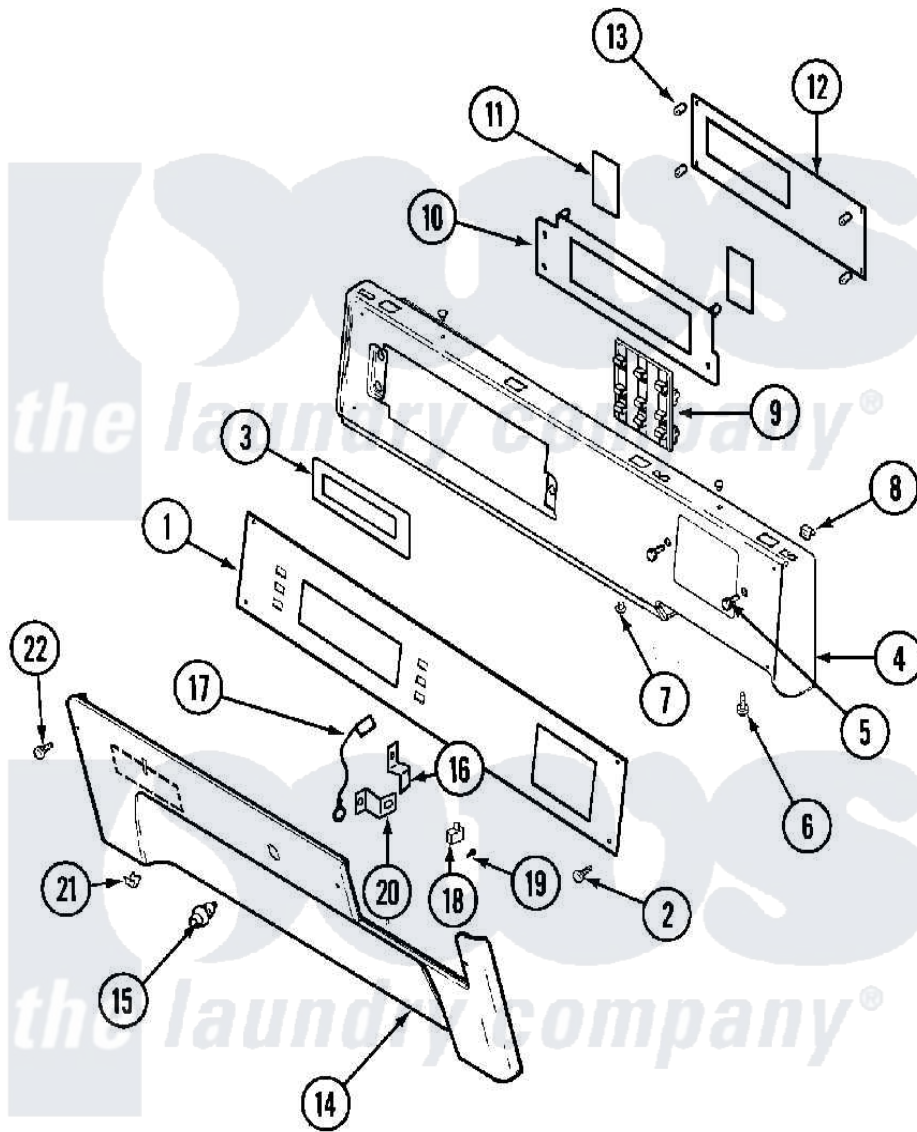

Maytag MLG19PDAWW 06 - CONTROL PANEL (DRYER)

Maytag [Residential Maytag MLG19PDAWW Dryer Parts](#) Parts Diagram 06 - CONTROL PANEL (DRYER)
 Click on the part number to view part

Item	Original Part Number	Replaced By	Status	Part Description
001	33002148	33002960		Facia, Commerical W/D - PD
002	215506			Screw, Control Panel Overlay
003	33002150	W10133268		Cover, Display
004	33002003			Fastener Clip, Control Panel
"	33002149			Panel, Control
005	22002062	98006631		Screw
"	910186	99002757		Screw
006	215506			Screw, Control Panel Overlay
007	33001132	33002342		Plug, Sifht Hole
008	33001977			Fastener, Control Panel
009	33002178			Switch, Push Button
010	33002155			Plate, Control Mounting
011	33002152	W10133277		Membrane Switch Assembly
012	33002154	33003006		Control BO
013	33001204			Stand-Off, Ccontrol Board
"	912077			Locknut, Reader Harness

014	33001978		Panel, Access
015	Y206081	W10116737	Lock
016	213750	W10133266	Cam-Lock
017	33001981		Wire, Ground
018	33002117	208042	Switch, Sensor
019	912012	3400409	Screw
020	33001982		Bracket, Switch Mounting
021	33001980		Fastener, Access Panel
"	33002004		Clip, Fastener
022	215506		Screw, Control Panel Overlay
023	22001995		Screw Note: Screw, Tumbler Front And Shroud
"	33002060		Bracket, Security
"	NLA	Not Available	NUT, SECURITY
024	22002782		Pad, Foam
"	22003819		Wire Harness, Lower Commercial
"	22003858		EMI Suppression Filter, 16a
"	33002153		Wire Harness, Main
"	33002164		Wire Harness, Main
"	33002180		Wire Harness, Main
"	33002181		(UPR)
"	33002873		Harness, Wire Upper Gas
"	33002876		Harness, Wire Upper Elec