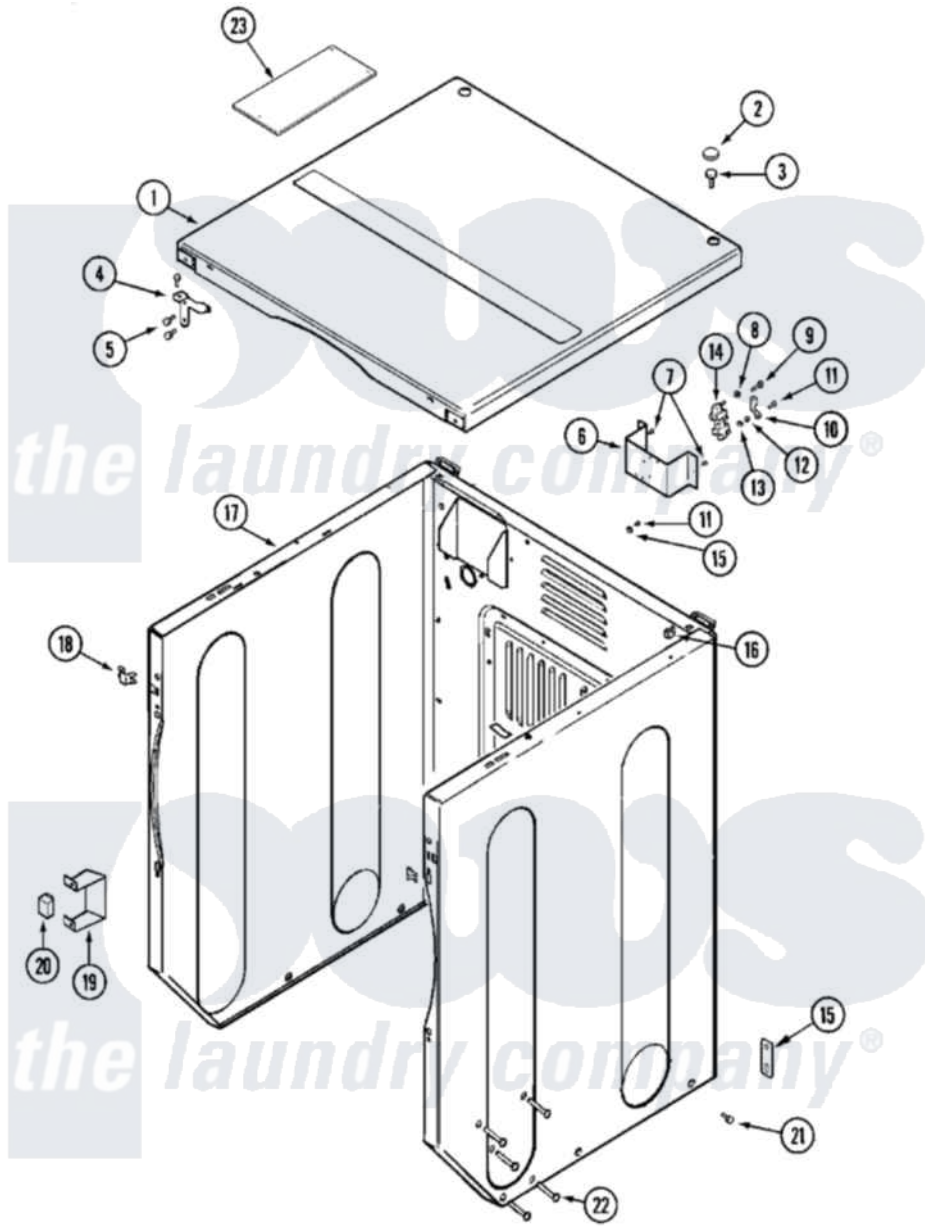

Maytag MLG19PDAWW 08 - CABINET-FRONT (DRYER)

Maytag Residential Maytag MLG19PDAWW Dryer Parts Parts Diagram 08 - CABINET-FRONT (DRYER)
 Click on the part number to view part

Item	Original Part Number	Replaced By	Status	Part Description
001	33001995	33002124		Cover, Top
"	33002058		Not Available	COVER, TOP (WHT)
002	33001997			Plug, Hole
003	22001883	214354		Screw, Top Cover To Cabnt.
004	33001998			Bracket, Top Cover
"	33001999			Bracket, Top Cover
005	22001995			Screw Note: Screw, Tumbler Front And Shroud
006	33002059			Bracket, Terminal Block
"	NLA		Not Available	BRACKET, TERMINAL BLOCK---NA
007	22001995			Screw Note: Screw, Tumbler Front And Shroud
008	Y311270			Washer, Terminal Block
009	Y312209	W10001200		Screw
010	Y312184			Strap, Grounding
011	NLA		Not Available	SCREW, GROUND STRAP

012	311484	112432	Nut
013	311093		Washer, Terminal Connection
014	315471	22003298	Retainer, Wire
"	33001244		Block, Terminal
"	33002182		Bracket, Terminal Block
"	NLA	Not Available	SCREW, TERMINAL BLOCK
015	NLA	Not Available	WASHER, GROUND LUG
016	22001502		Fastener, U-NUt
017	22003646		Cabinet Assembly-Upr
"	33002811		Cabinet Upper As Pack--NA
"	NLA	Not Available	CABINET (WHT)
018	33001980		Fastener, Access Panel
019	Y313561		Screw---NA
"	33002002		Bracket, Switch
020	306398		Relay, Heater
"	Y251119	3177991	Screw
021	213007		Xfor Cabinet See Cabinet, Back
"	22003409	213007	Xfor Cabinet See Cabinet, Back
022	33001991		Bolt, Carriage
023	22001995		Screw Note: Screw, Tumbler Front And Shroud
"	22001996	3370225	Screw
"	Y314174		Terminal Cover - Canada